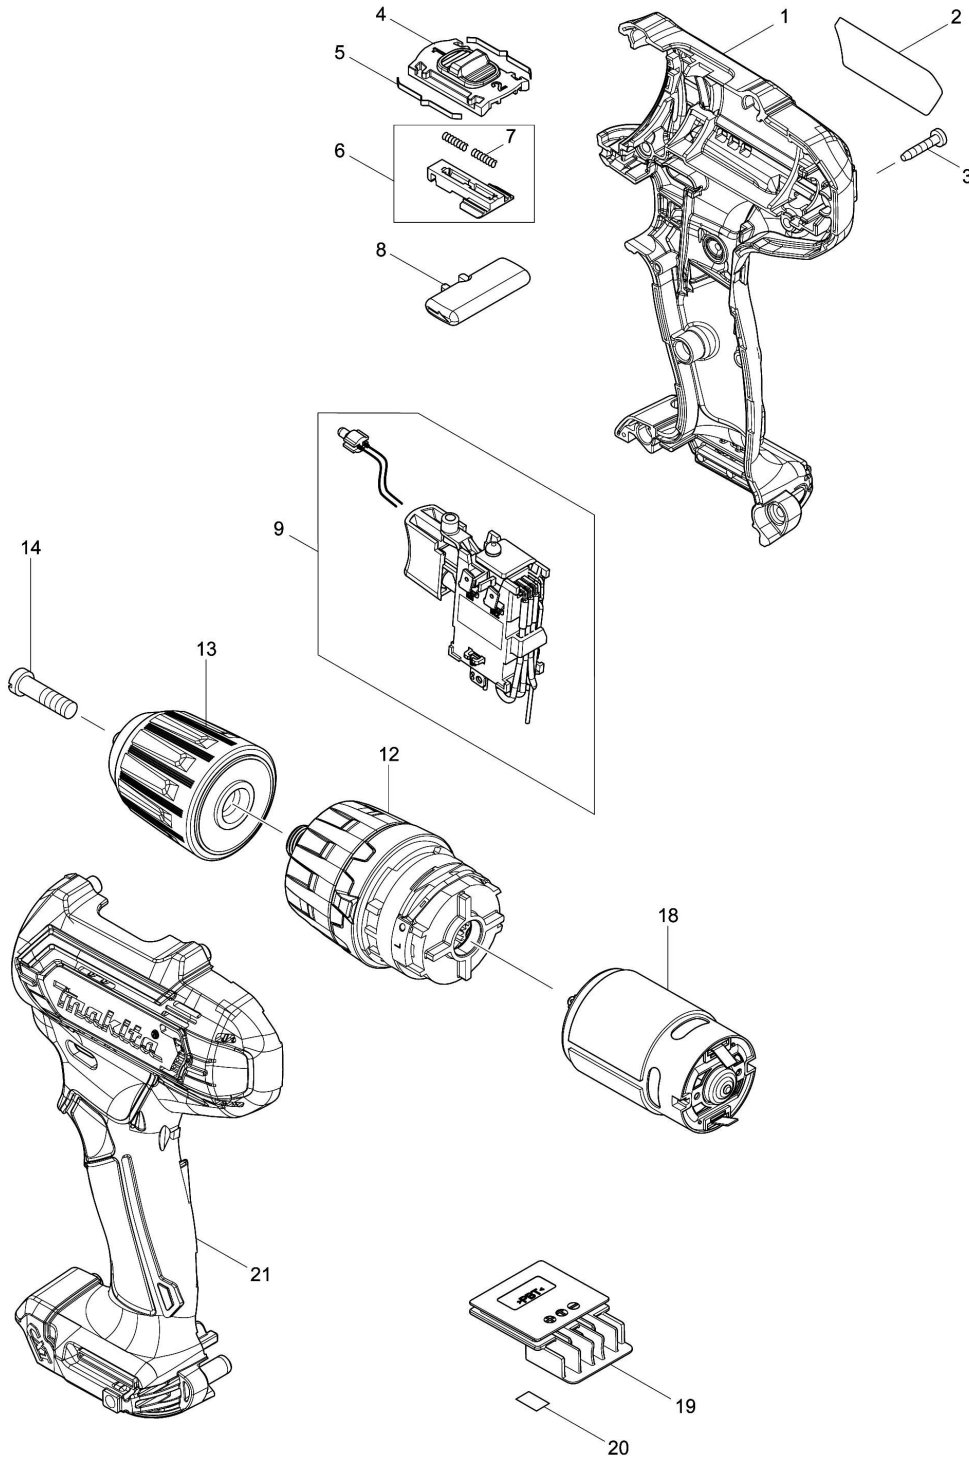

### Model No.HP333D CORDLESS HAMMER DRIVER DRILL

## Model No.HP333D CORDLESS HAMMER DRIVER DRILL

Položka	Číslo dílu	Popis	Změna	Množství	New/Old	Možnost 1	Možnost 2	Poznámka
001	183K90-5	HOUSING SET		1				
C10	252126-6	HEX. LOCKING NUT M4-7		2				
D10		INC. 21						
002	855E12-6	HP333D NAME PLATE		1				
003	266429-2	TAPPING SCREW 3X16		9				
004	459026-3	SPEED CHANGE LEVER		1				
005	232493-5	LEAF SPRING		2				
006	127127-2	CHANGE LEVER ASSEMBLY		1				
D10		INC. 7						
007	233025-1	COMPRESSION SPRING 2		2				
008	456039-5	F/R CHANGE LEVER		1				
009	632J76-5	SWITCH UNIT		1				
C10	620625-0	LED CIRCUIT		1				
C20	688161-2	LINE FILTER		1				
012	127124-8	GEAR ASSEMBLY		1				
013	763238-5	KEYLESS DRILL CHUCK 10		1				
014	251468-5	- FLAT HEAD SCREW M6X22		1				
018	629395-8	DC MOTOR		1				
019	644813-5	TERMINAL		1				
020	855E19-2	HP333D SERIAL NO. LABEL		1				
021	183K90-5	HOUSING SET		1				
C10	252126-6	HEX. LOCKING NUT M4-7		2				
D10		INC. 1						
A01	251314-2	+ SCREW M4X12		1				
A02	346909-5	HOOK		1				
A03	784244-7	+ BIT 2-50		1				
A04B	821661-1	PLASTIC CARRYING CASE		1				
C10	417724-5	LATCH		2				
A04C	821661-1	PLASTIC CARRYING CASE		1				
C10	417724-5	LATCH		2				
A04D	821661-1	PLASTIC CARRYING CASE		1				
C10	417724-5	LATCH		2				
A05B	818P52-1	HP333DSAE MODEL NO. LABEL		1				
A05C	818P56-3	HP333DSME MODEL NO. LABEL		1				
A05D	818P58-9	HP333DWME MODEL NO. LABEL		1				
A08B	456128-6	BATTERY COVER		1				
A08C	456128-6	BATTERY COVER		1				
A08D	456128-6	BATTERY COVER		1				
A09B	***DC10SB	DC10SB BATTERY CHARGER		1				
D10		COMPO-PARTS						
A09C	***DC10SB	DC10SB BATTERY CHARGER		1				
D10		COMPO-PARTS						
A09D	***DC10WD	DC10WD BATTERY CHARGER		1				
D10		COMPO-PARTS						