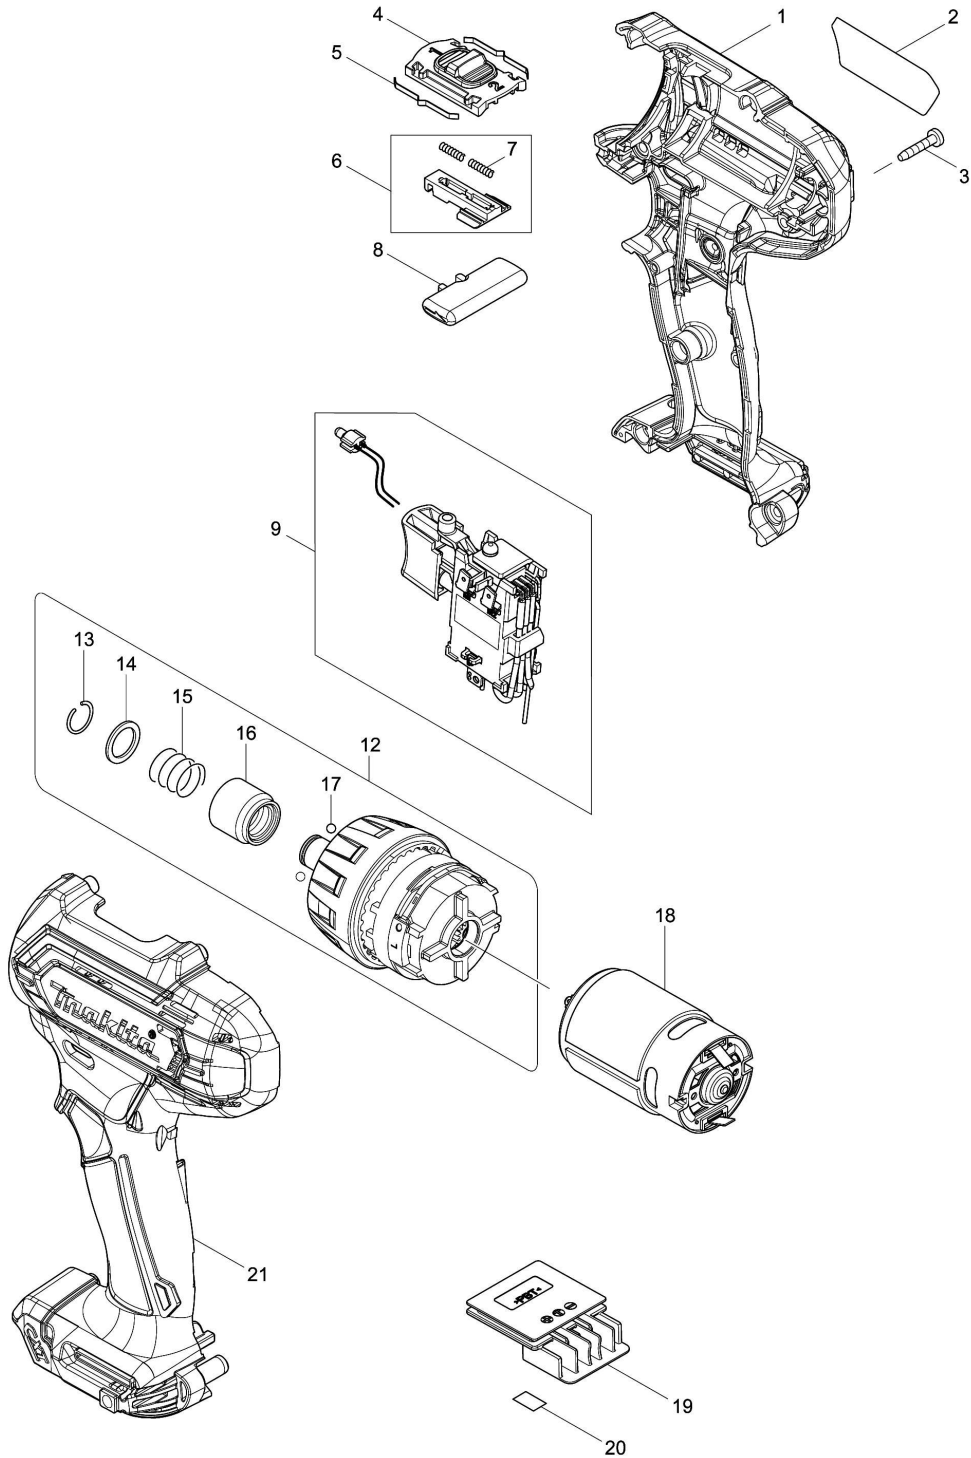

Model No.DF033D CORDLESS DRIVER DRILL

Model No.DF033D CORDLESS DRIVER DRILL

Položka	Číslo dílu	Popis	Změna	Množství	New/Old	Možnost 1	Možnost 2	Poznámka
001	183K90-5	HOUSING SET		1				
C10	252126-6	HEX. LOCKING NUT M4-7		2				
D10		INC. 21						
002	855E57-4	DF033D NAME PLATE		1				
003	266429-2	TAPPING SCREW 3X16		9				
004	459026-3	SPEED CHANGE LEVER		1				
005	232493-5	LEAF SPRING		2				
006	127127-2	CHANGE LEVER ASSEMBLY		1				
D10		INC. 7						
007	233025-1	COMPRESSION SPRING 2		2				
008	456039-5	F/R CHANGE LEVER		1				
009	632J76-5	SWITCH UNIT		1				
C10	620625-0	LED CIRCUIT		1				
C20	688161-2	LINE FILTER		1				
012	127126-4	GEAR ASSEMBLY		1				
D10		INC. 13-17						
013	231965-7	RING SPRING 10		1				
014	347004-4	BIT WASHER		1				
015	233005-7	COMPRESSION SPRING 13		1				
016	326677-6	BIT SLEEVE		1				
017	216019-1	STEEL BALL 3		2				
018	629395-8	DC MOTOR		1				
019	644813-5	TERMINAL		1				
020	855E64-7	DF033D SERIAL NO. LABEL		1				
021	183K90-5	HOUSING SET		1				
C10	252126-6	HEX. LOCKING NUT M4-7		2				
D10		INC. 1						
A01	251314-2	+ SCREW M4X12		1				
A02	346909-5	HOOK		1				
A03	784244-7	+ BIT 2-50		1				
A04B	821661-1	PLASTIC CARRYING CASE		1				
C10	417724-5	LATCH		2				
A05B	818P08-4	DF033DSAE MODEL NO. LABEL		1				
A08B	456128-6	BATTERY COVER		1				
A09B	***DC10SB	DC10SB BATTERY CHARGER		1				
D10		COMPO-PARTS						
A10B	197396-9	BATTERY BL1021B SET		2	*			
A10-1B	197396-9	BATTERY BL1021B SET	O	2				
E01	632N11-7	LINE FILTER UNIT		1				

Please order the parts with part number.

Print Date 8/3/2019