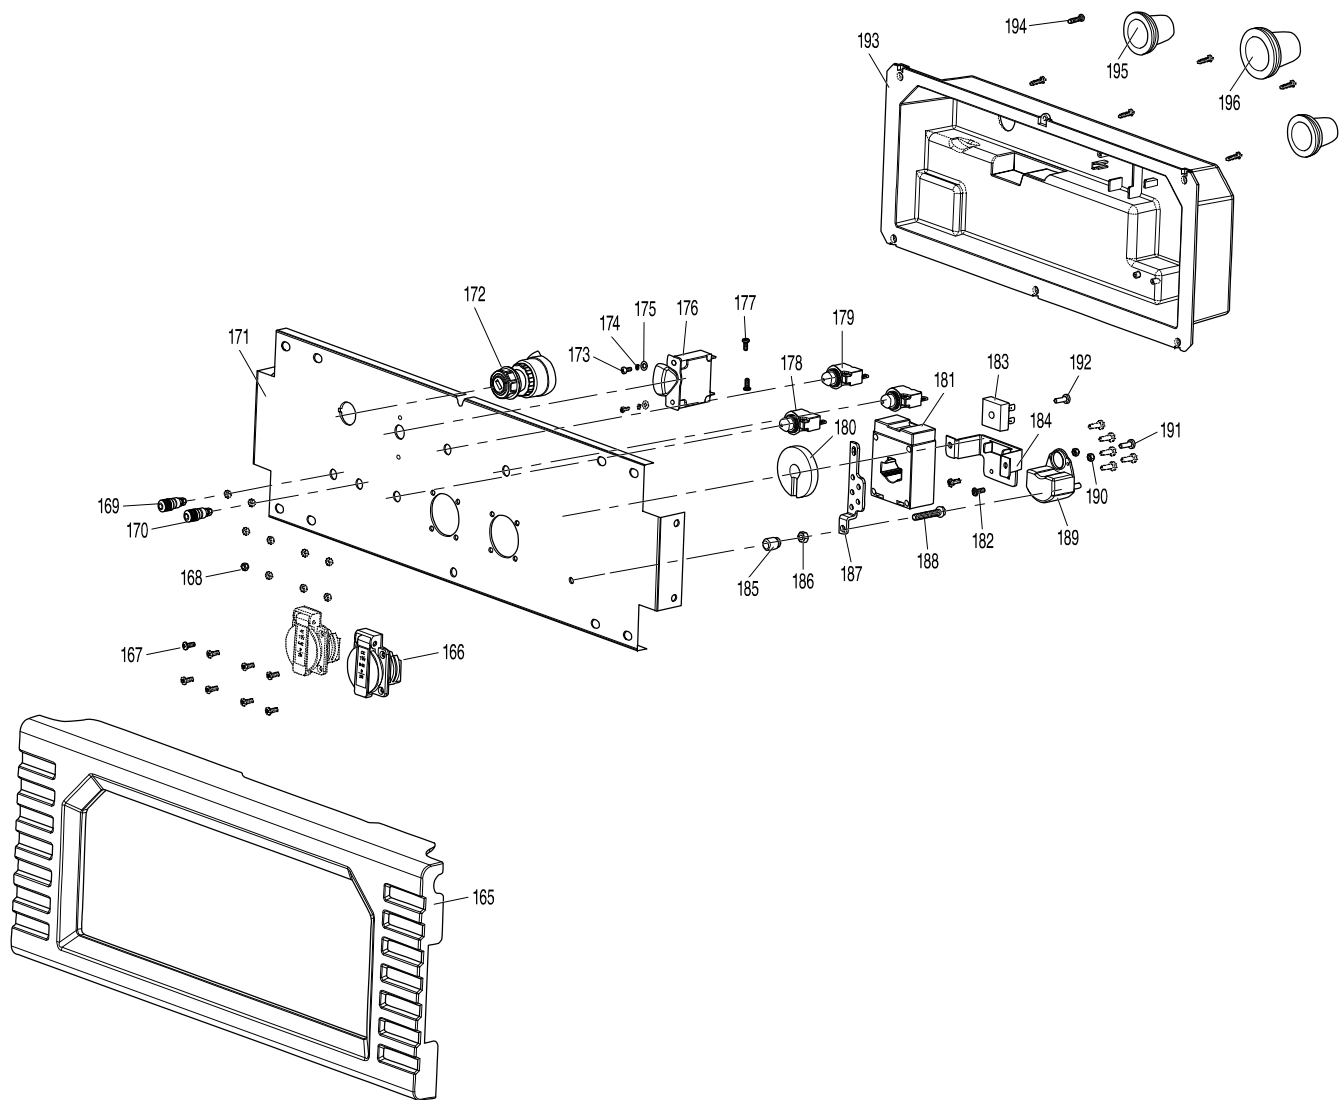

Číslo typu EG6050A PETROL GENERATOR

Číslo typu EG6050A PETROL GENERATOR

Číslo typu EG6050A PETROL GENERATOR

Číslo typu EG6050A PETROL GENERATOR

Číslo typu EG6050A PETROL GENERATOR

Strana 1 / 6

Položka	Číslo dílu	Popis	Změn	Množst	N/O	Možnost 1	Možnost 2	Poznámka
001	YA00000066	COVER SUBASSEMBLY, CYLINDER		1				
002	YA00000043	GASKET, CYLINDER HEAD COVER		1				
003	YA00000044	BOLT, CYLINDER HEAD		1				
004	YA00000045	GASKET		1				
005	YA00000129	TUBE, BREATHER		1				
006	YA00000583	HEAD SUBASSEMBLY, CYLINDER		1				
007	YA00000169	STUD		2				
008	YA00000167	STUD		2				
009	YA00000147	PLUG, SPARK		1				
010	YA00000041	BOLT, CYLINDER HEAD		4				
011	YA00000098	NUT, VALVE LOCK		2				
012	YA00000100	NUT, VALVE ADJUSTING		2				
013	YA00000097	ROCKER, VALVE		2				
014	YA00000099	BOLT, ROCKER SHAFT		2				
015	YA00000093	PLATE SUBASSEMBLY, LIFTER		1				
016	YA00000058	SEAT, VALVE SPRING		1				
017	YA00000049	SPRING, VALVE		2				
018	YA00000047	GUIDE, SEAL		1				
019	YA00000051	ROTATOR, VALVE		1				
020	YA00000054	RETAINER, EXHAUST VALVE		1				
021	YA00000052	RETAINER, VALVE SPRING		1				
022	YA00000056	VALVE, INTAKE		1				
023	YA00000060	VALVE, EXHAUST		1				
024	YA00000088	LIFTER SUBASSEMBLY, VALVE		2				
025	YA00000091	TAPPET, VALVE		2				
026	YA00000061	GASKET, CYLINDER HEAD		1				
027	YA00000181	PIN		2				
028	YA00000076	RING, THE FIRST		1				
029	YA00000078	RING, THE SECOND		1				
030	YA00000080	RING SET, OIL		1				
031	YA00000070	PISTON		1				
032	YA00000072	PIN, PISTON		1				
033	YA00000074	CLIP, PISTON PIN		2				
034	YA00000067	ROD, CONNECTING		1				
037	YA00000036	CRANKCASE SUBASSEMBLY.		1				
038	YA00000038	COVER, CRANKCASE		1				
039	YA00000186	SEAL, OIL		1				
040	YA00000166	BOLT		7				
041	YA00000184	BEARIN, DEEP GROOVE BALL		1				
042	YA00000182	BEARIN, DEEP GROOVE BALL		1				
043	YA00000102	DIPSTICK SUBASSEMBLY, OIL		1				
044	YA00000121	GEAR ASSY, GOVERNOR		1				
045	YA00000032	GASKET, CRANKCASE		1				
046	YA00000178	PIN		2				
047	YA00000094	CAMSHAFT ASSY.		1				
048	YA00000081	CRANKSHAFT ASSY.		1				
049	YA00000083	BALANCING SHAFT		1				
050	YA00000182	BEARIN, DEEP GROOVE BALL		1				