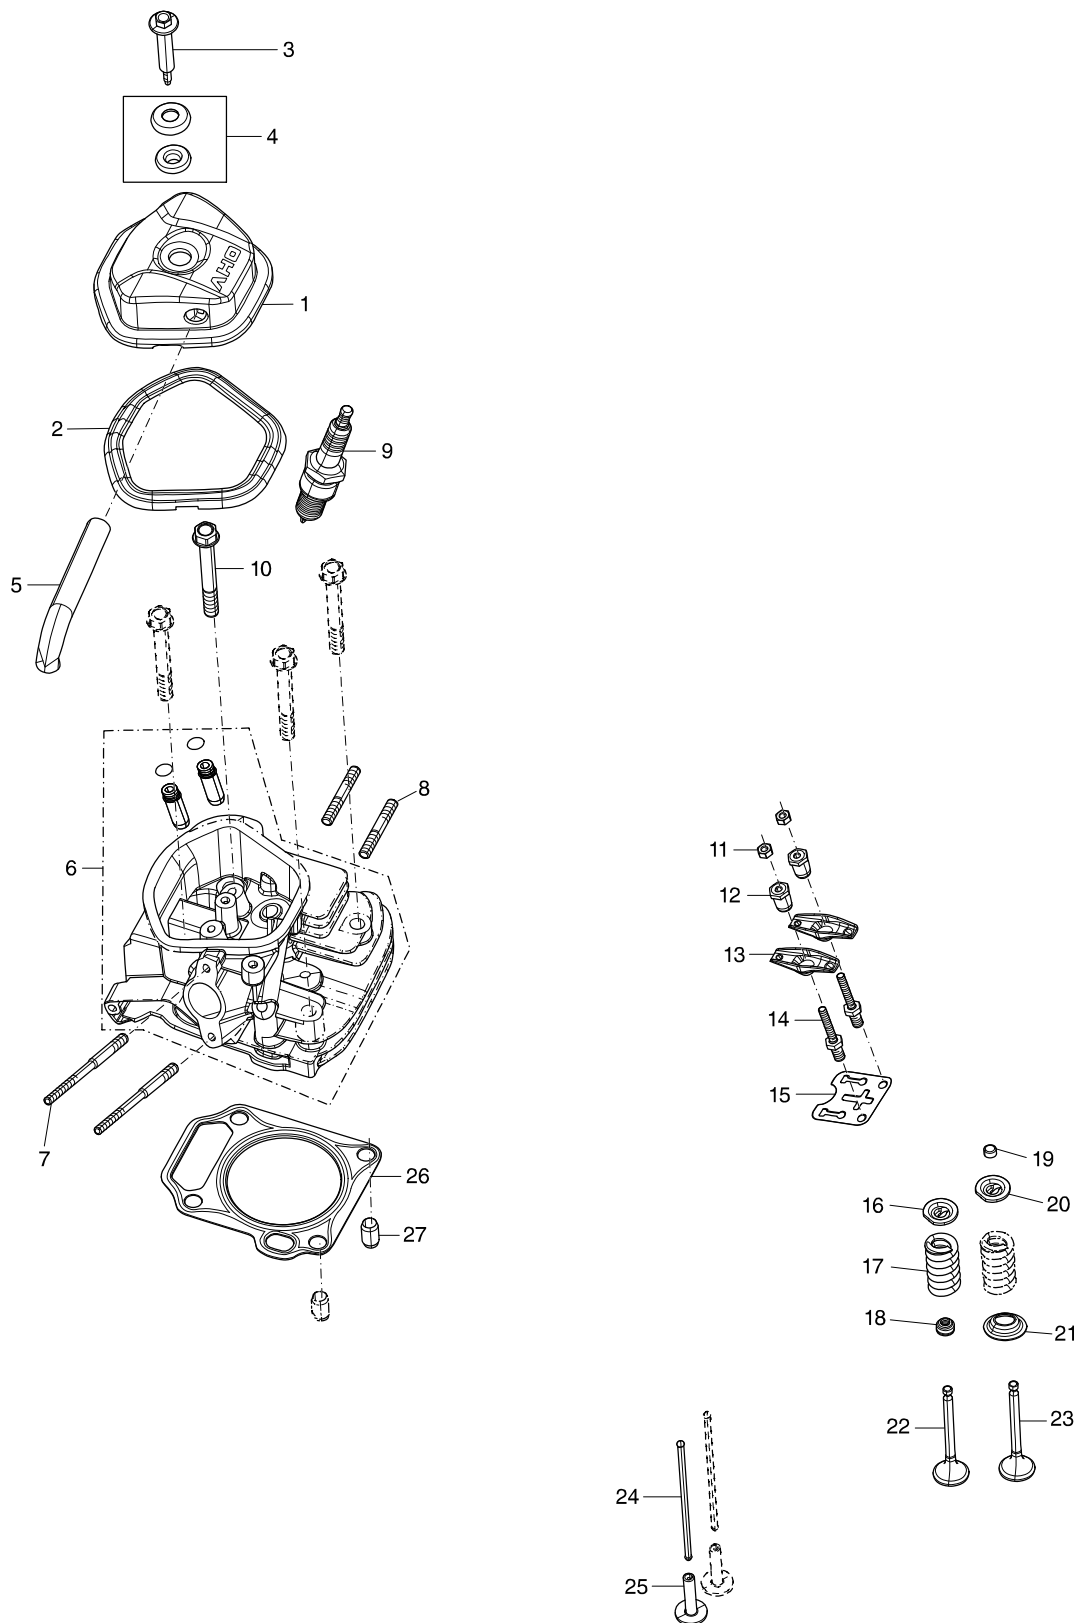

Číslo typu EG6050A PETROL GENERATOR