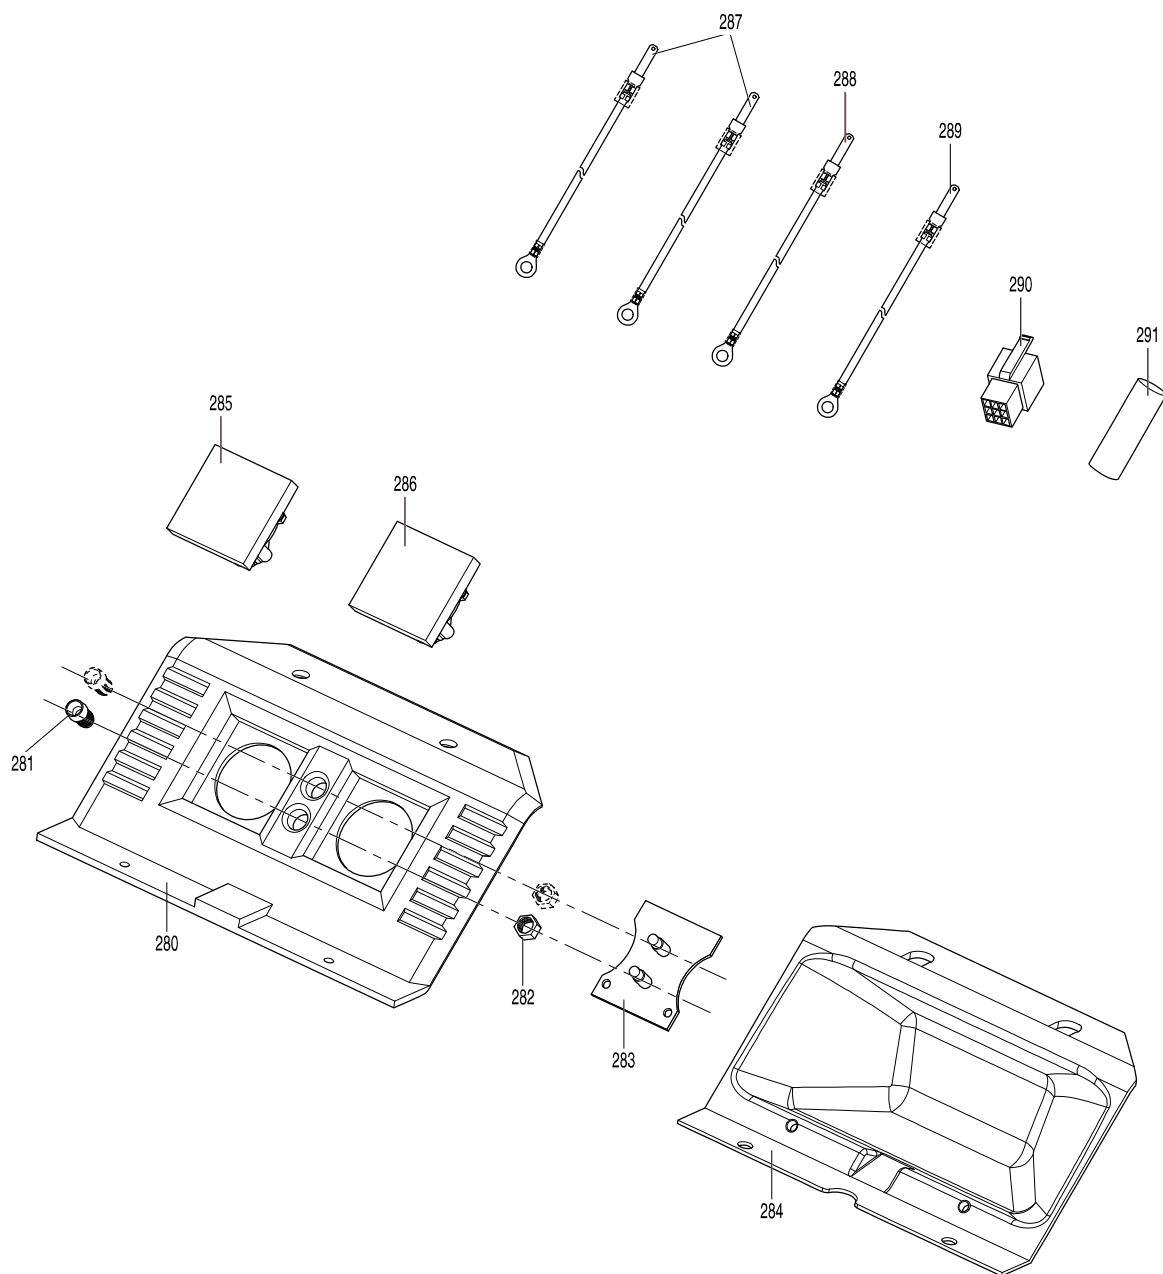

Číslo typu EG6050A PETROL GENERATOR

Číslo typu EG6050A PETROL GENERATOR

Číslo typu EG6050A PETROL GENERATOR

Číslo typu EG6050A PETROL GENERATOR

Číslo typu EG6050A PETROL GENERATOR

Strana 1 / 6

Položka	Číslo dílu	Popis	Změn	Množst	N/O	Možnost 1	Možnost 2	Poznámka
001	YA00000066	COVER SUBASSEMBLY, CYLINDER		1				
002	YA00000043	GASKET, CYLINDER HEAD COVER		1				
003	YA00000044	BOLT, CYLINDER HEAD		1				
004	YA00000045	GASKET		1				
005	YA00000129	TUBE, BREATHER		1				
006	YA00000583	HEAD SUBASSEMBLY, CYLINDER		1				
007	YA00000169	STUD		2				
008	YA00000167	STUD		2				
009	YA00000147	PLUG, SPARK		1				
010	YA00000041	BOLT, CYLINDER HEAD		4				
011	YA00000098	NUT, VALVE LOCK		2				
012	YA00000100	NUT, VALVE ADJUSTING		2				
013	YA00000097	ROCKER, VALVE		2				
014	YA00000099	BOLT, ROCKER SHAFT		2				
015	YA00000093	PLATE SUBASSEMBLY, LIFTER		1				
016	YA00000058	SEAT, VALVE SPRING		1				
017	YA00000049	SPRING, VALVE		2				
018	YA00000047	GUIDE, SEAL		1				
019	YA00000051	ROTATOR, VALVE		1				
020	YA00000054	RETAINER, EXHAUST VALVE		1				
021	YA00000052	RETAINER, VALVE SPRING		1				
022	YA00000056	VALVE, INTAKE		1				
023	YA00000060	VALVE, EXHAUST		1				
024	YA00000088	LIFTER SUBASSEMBLY, VALVE		2				
025	YA00000091	TAPPET, VALVE		2				
026	YA00000061	GASKET, CYLINDER HEAD		1				
027	YA00000181	PIN		2				
028	YA00000076	RING, THE FIRST		1				
029	YA00000078	RING, THE SECOND		1				
030	YA00000080	RING SET, OIL		1				
031	YA00000070	PISTON		1				
032	YA00000072	PIN, PISTON		1				
033	YA00000074	CLIP, PISTON PIN		2				
034	YA00000067	ROD, CONNECTING		1				
037	YA00000036	CRANKCASE SUBASSEMBLY.		1				
038	YA00000038	COVER, CRANKCASE		1				
039	YA00000186	SEAL, OIL		1				
040	YA00000166	BOLT		7				
041	YA00000184	BEARIN, DEEP GROOVE BALL		1				
042	YA00000182	BEARIN, DEEP GROOVE BALL		1				
043	YA00000102	DIPSTICK SUBASSEMBLY, OIL		1				
044	YA00000121	GEAR ASSY, GOVERNOR		1				
045	YA00000032	GASKET, CRANKCASE		1				
046	YA00000178	PIN		2				
047	YA00000094	CAMSHAFT ASSY.		1				
048	YA00000081	CRANKSHAFT ASSY.		1				
049	YA00000083	BALANCING SHAFT		1				
050	YA00000182	BEARIN, DEEP GROOVE BALL		1				