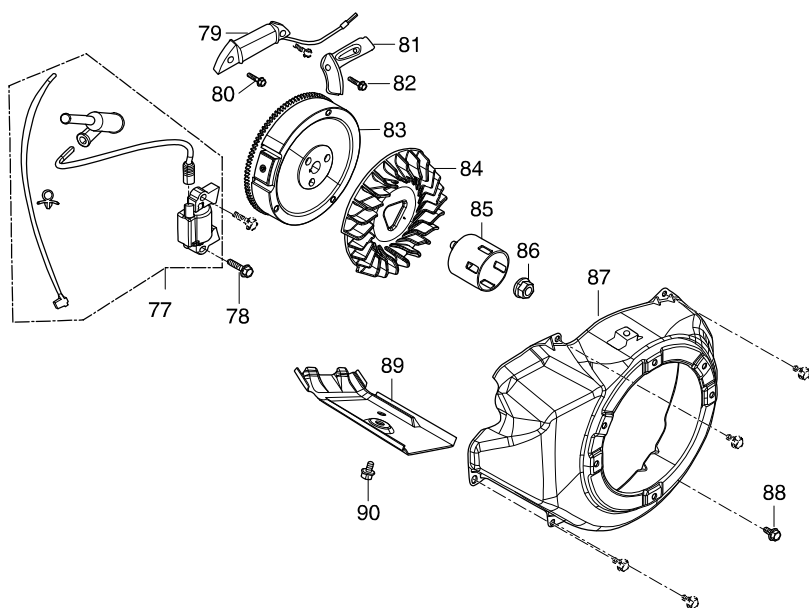

Číslo typu EG6050A PETROL GENERATOR