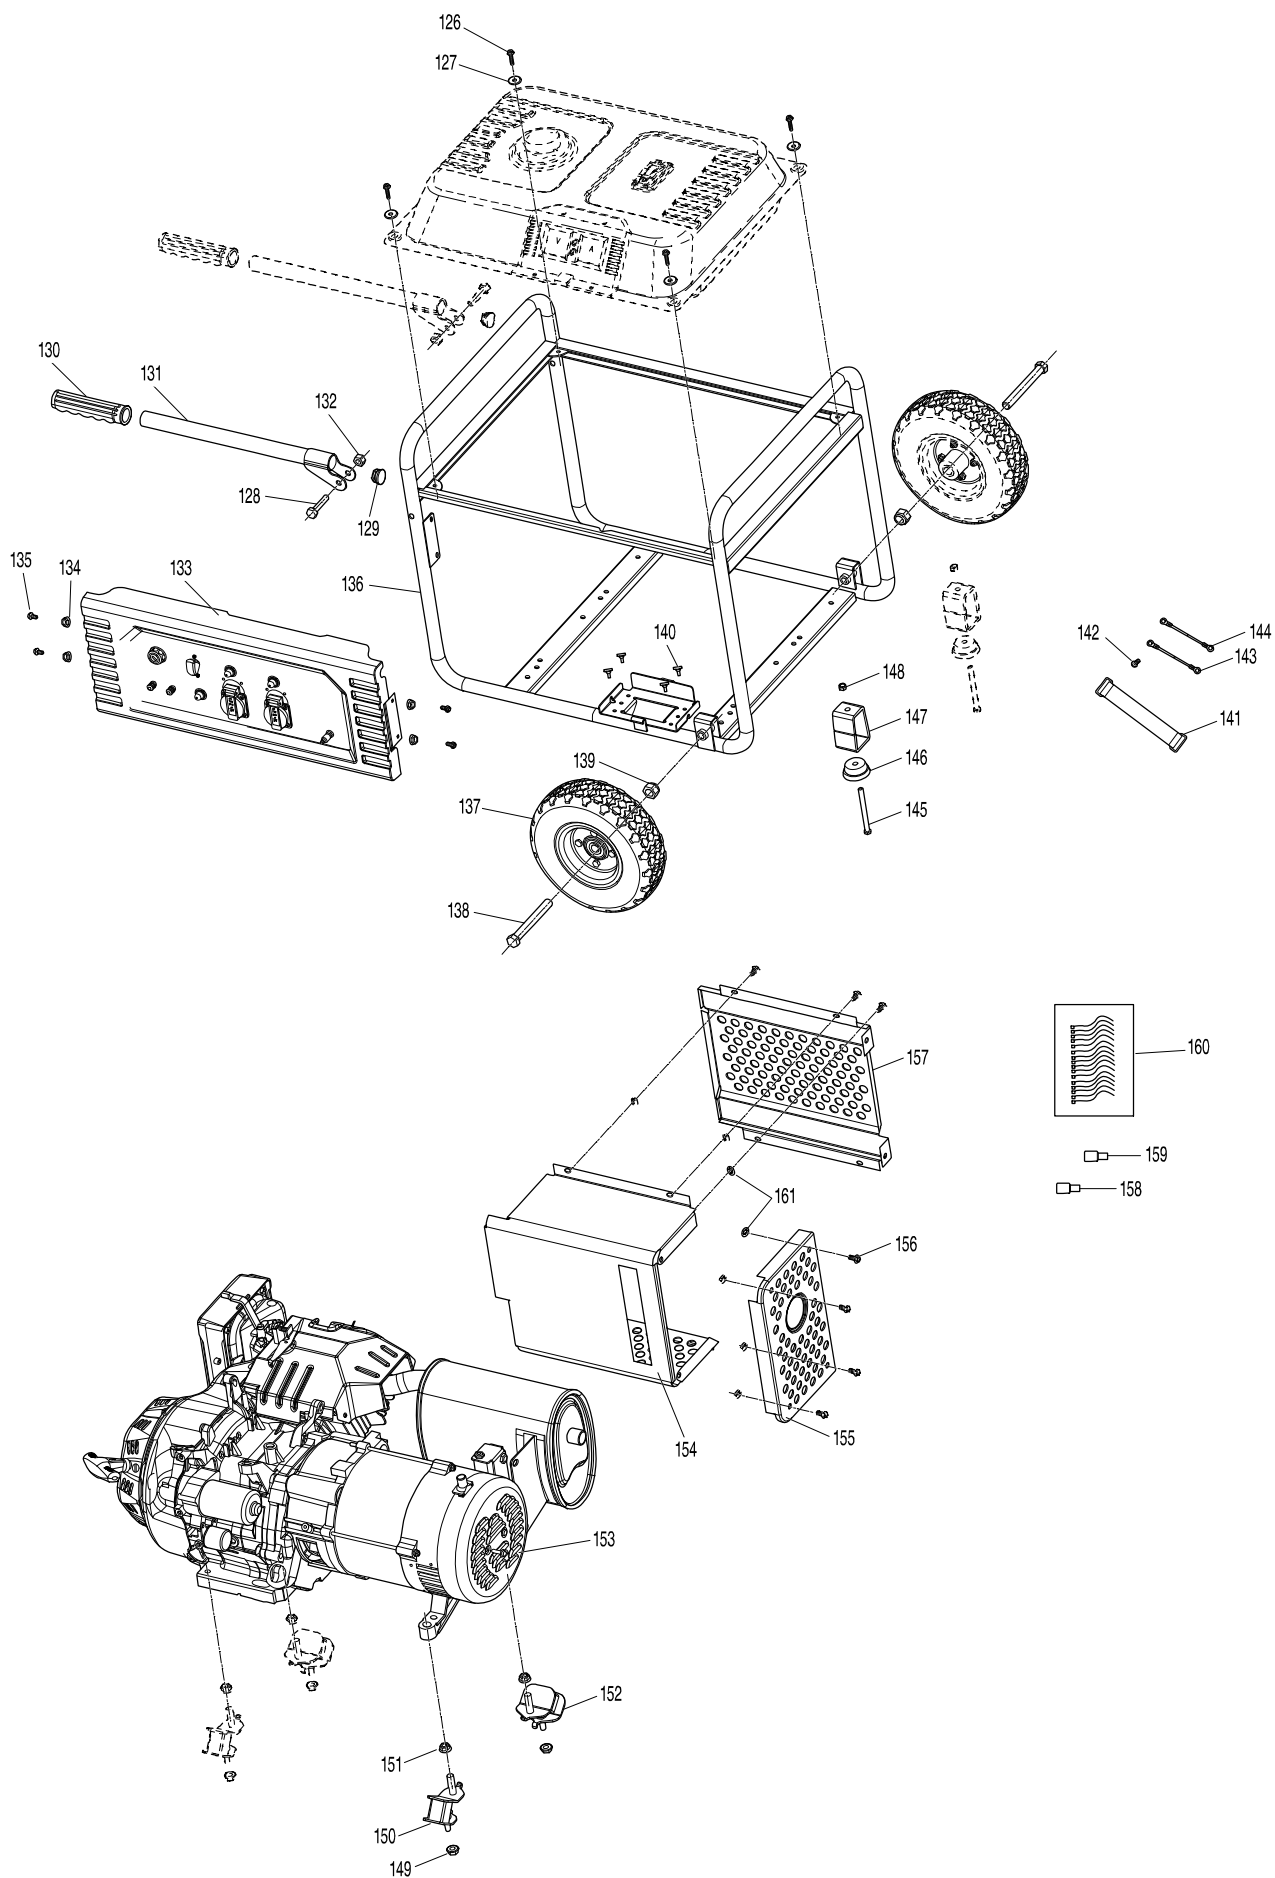

Číslo typu EG6050A PETROL GENERATOR

Číslo typu EG6050A PETROL GENERATOR

Číslo typu EG6050A PETROL GENERATOR

Číslo typu EG6050A PETROL GENERATOR

Číslo typu EG6050A PETROL GENERATOR

Strana 1 / 6

Položka	Číslo dílu	Popis	Změn	Množst	N/O	Možnost 1	Možnost 2	Poznámka
001	YA00000066	COVER SUBASSEMBLY, CYLINDER		1				
002	YA00000043	GASKET, CYLINDER HEAD COVER		1				
003	YA00000044	BOLT, CYLINDER HEAD		1				
004	YA00000045	GASKET		1				
005	YA00000129	TUBE, BREATHER		1				
006	YA00000583	HEAD SUBASSEMBLY, CYLINDER		1				
007	YA00000169	STUD		2				
008	YA00000167	STUD		2				
009	YA00000147	PLUG, SPARK		1				
010	YA00000041	BOLT, CYLINDER HEAD		4				
011	YA00000098	NUT, VALVE LOCK		2				
012	YA00000100	NUT, VALVE ADJUSTING		2				
013	YA00000097	ROCKER, VALVE		2				
014	YA00000099	BOLT, ROCKER SHAFT		2				
015	YA00000093	PLATE SUBASSEMBLY, LIFTER		1				
016	YA00000058	SEAT, VALVE SPRING		1				
017	YA00000049	SPRING, VALVE		2				
018	YA00000047	GUIDE, SEAL		1				
019	YA00000051	ROTATOR, VALVE		1				
020	YA00000054	RETAINER, EXHAUST VALVE		1				
021	YA00000052	RETAINER, VALVE SPRING		1				
022	YA00000056	VALVE, INTAKE		1				
023	YA00000060	VALVE, EXHAUST		1				
024	YA00000088	LIFTER SUBASSEMBLY, VALVE		2				
025	YA00000091	TAPPET, VALVE		2				
026	YA00000061	GASKET, CYLINDER HEAD		1				
027	YA00000181	PIN		2				
028	YA00000076	RING, THE FIRST		1				
029	YA00000078	RING, THE SECOND		1				
030	YA00000080	RING SET, OIL		1				
031	YA00000070	PISTON		1				
032	YA00000072	PIN, PISTON		1				
033	YA00000074	CLIP, PISTON PIN		2				
034	YA00000067	ROD, CONNECTING		1				
037	YA00000036	CRANKCASE SUBASSEMBLY.		1				
038	YA00000038	COVER, CRANKCASE		1				
039	YA00000186	SEAL, OIL		1				
040	YA00000166	BOLT		7				
041	YA00000184	BEARIN, DEEP GROOVE BALL		1				
042	YA00000182	BEARIN, DEEP GROOVE BALL		1				
043	YA00000102	DIPSTICK SUBASSEMBLY, OIL		1				
044	YA00000121	GEAR ASSY, GOVERNOR		1				
045	YA00000032	GASKET, CRANKCASE		1				
046	YA00000178	PIN		2				
047	YA00000094	CAMSHAFT ASSY.		1				
048	YA00000081	CRANKSHAFT ASSY.		1				
049	YA00000083	BALANCING SHAFT		1				
050	YA00000182	BEARIN, DEEP GROOVE BALL		1				