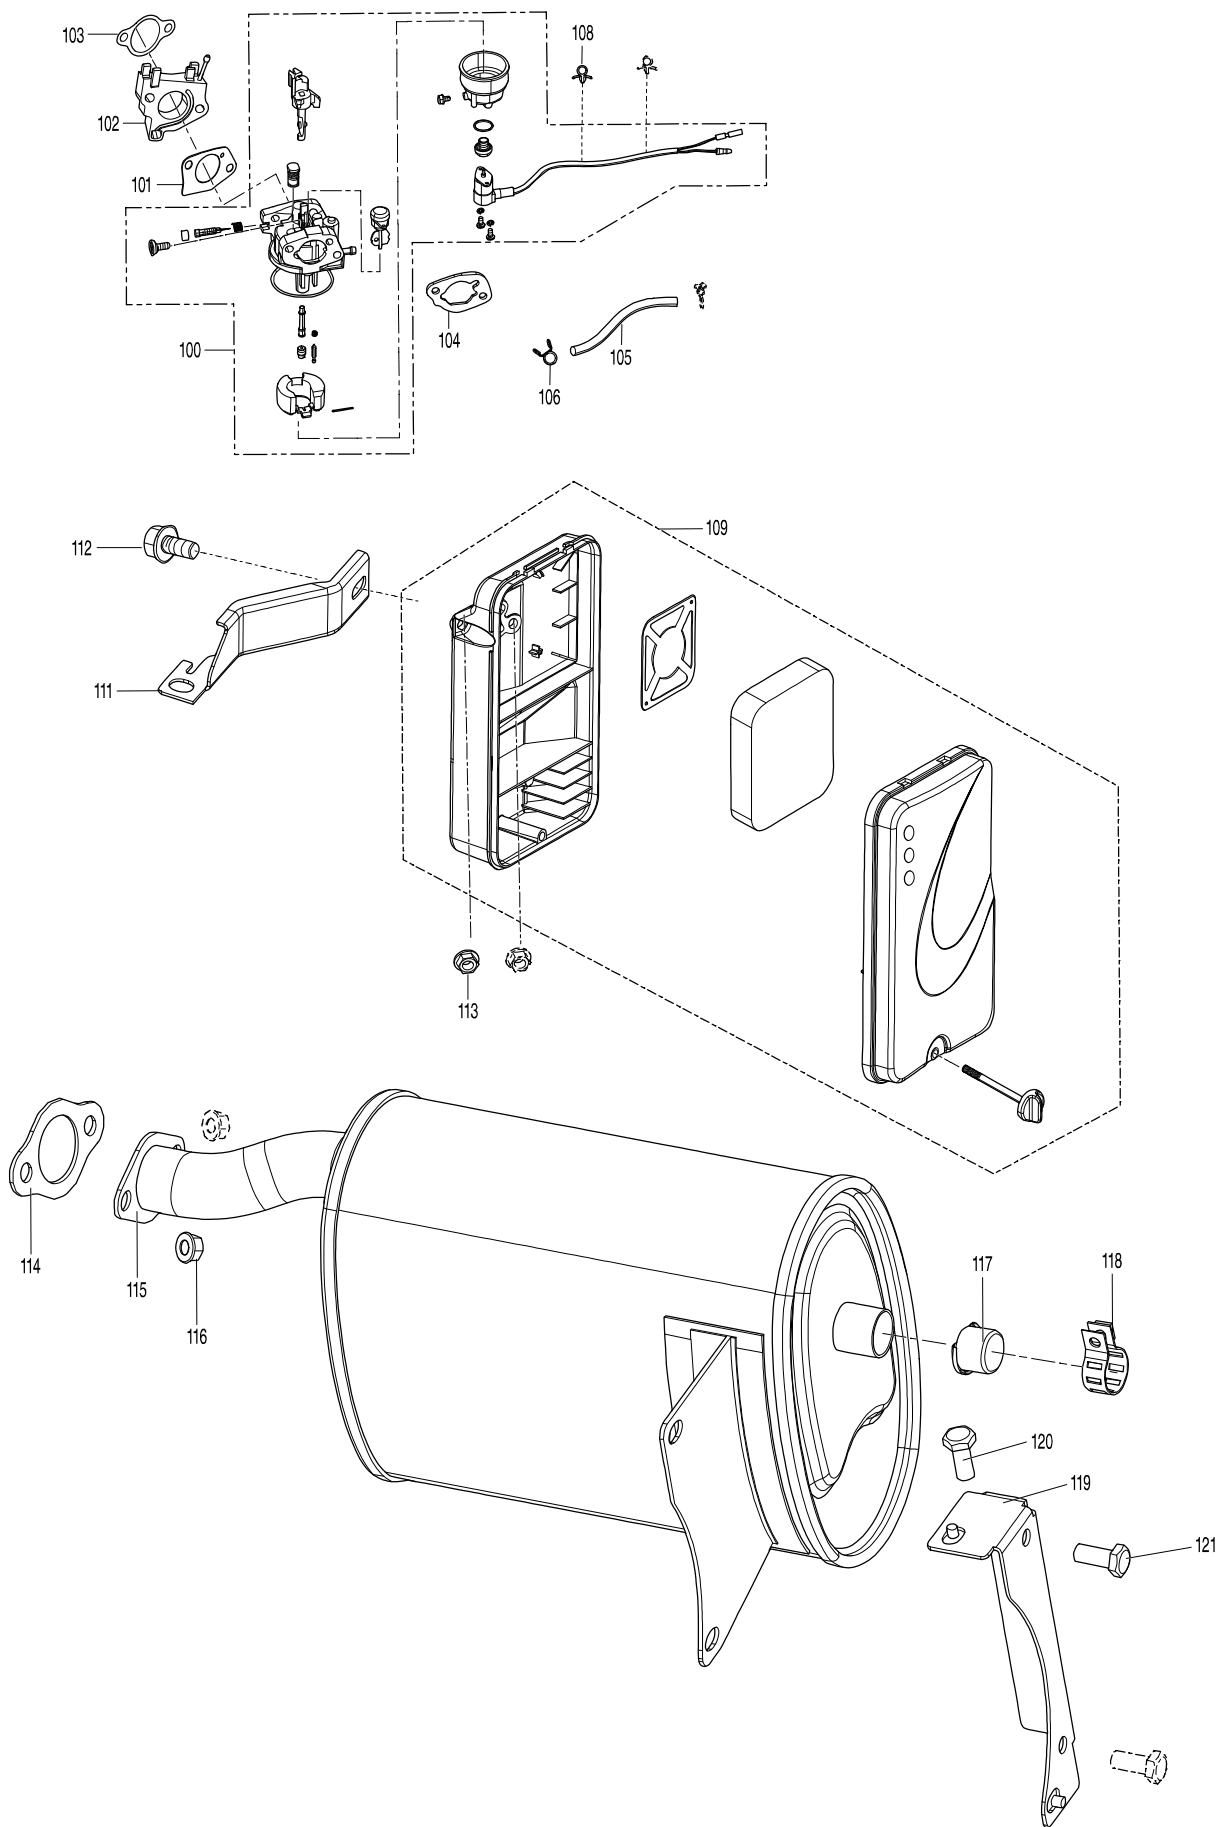

Číslo typu EG6050A PETROL GENERATOR