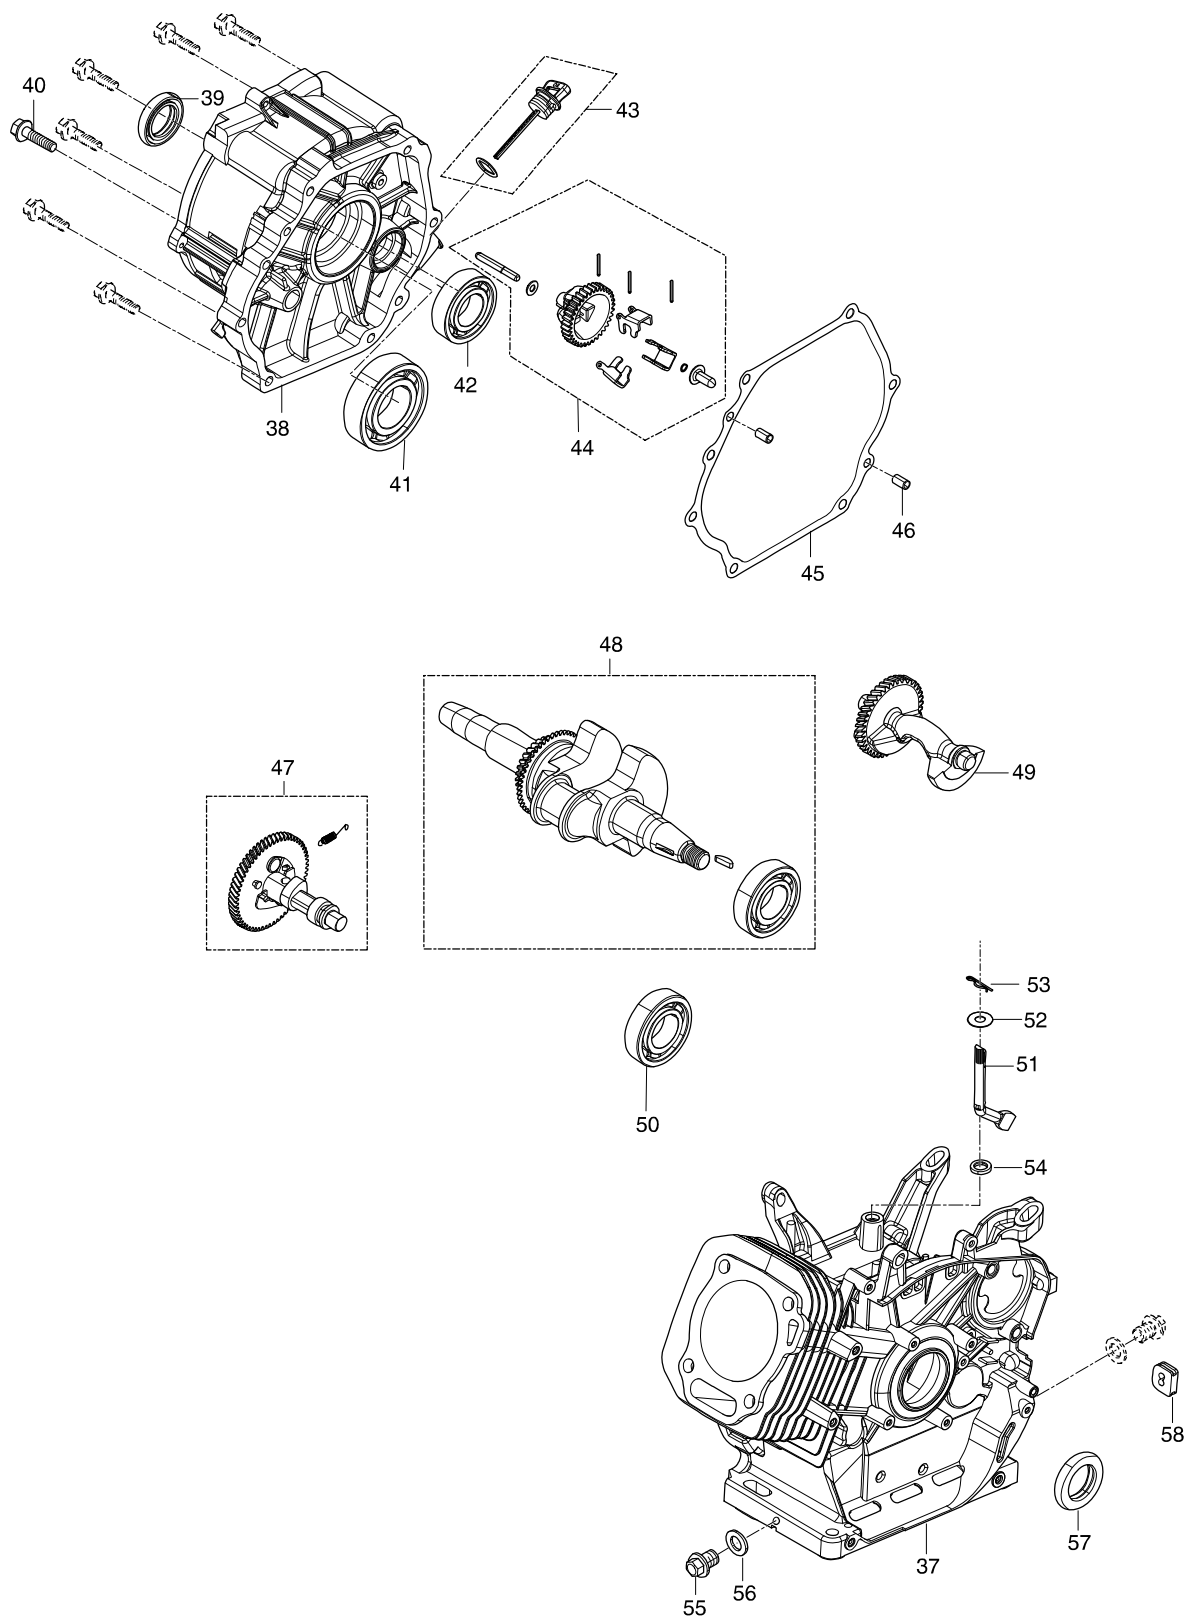

Číslo typu EG6050A PETROL GENERATOR