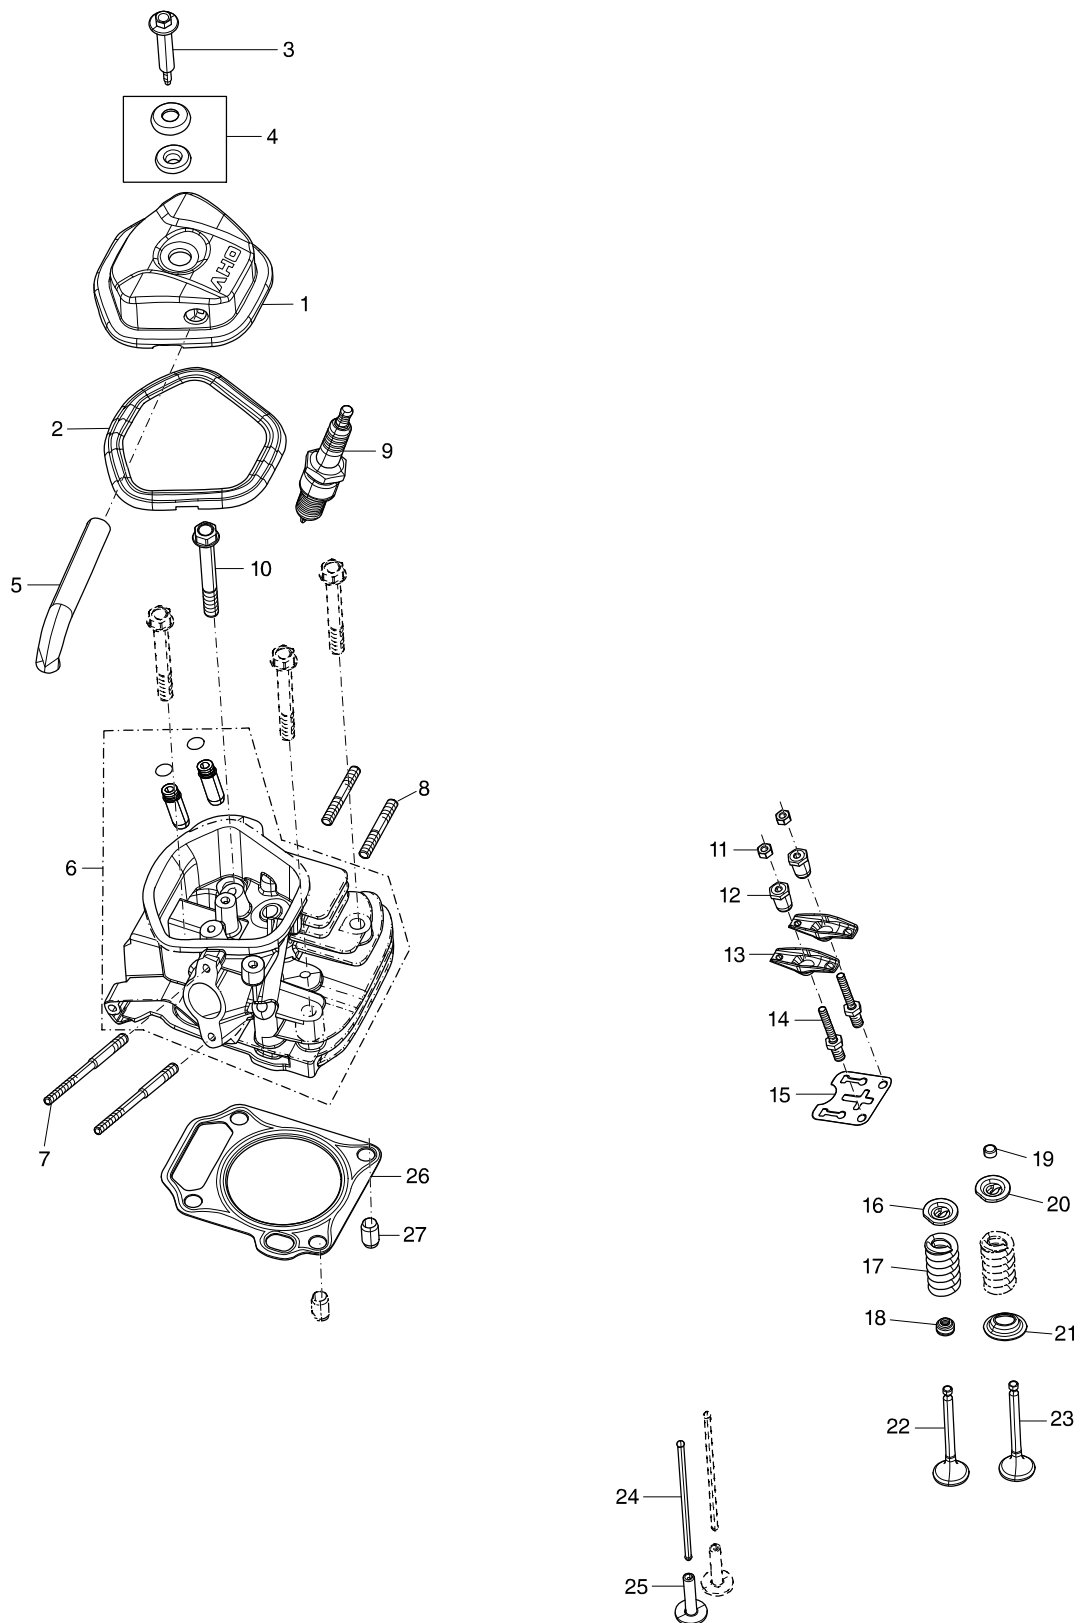

Číslo typu EG4550A PETROL GENERATOR