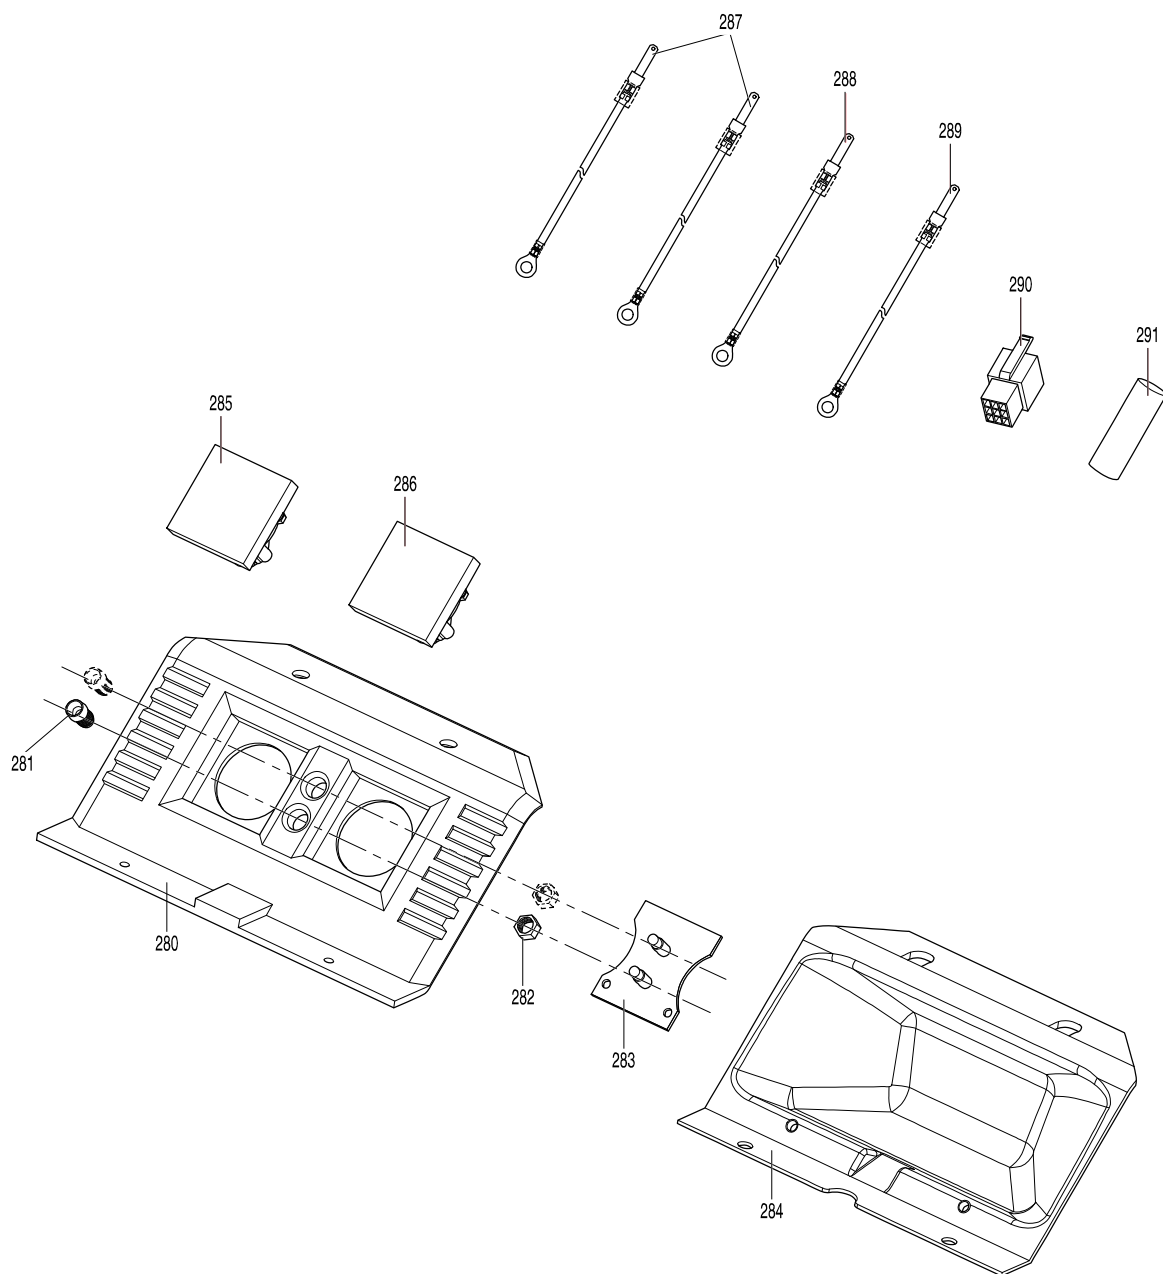

Číslo typu EG4550A PETROL GENERATOR

Číslo typu EG4550A PETROL GENERATOR

Číslo typu EG4550A PETROL GENERATOR

Číslo typu EG4550A PETROL GENERATOR

Položka	Číslo dílu	Popis	Změn	Množst	N/O	Možnost 1	Možnost 2	Poznámka
001	YA00000066	COVER SUBASSEMBLY, CYLINDER		1				
002	YA00000043	GASKET, CYLINDER HEAD COVER		1				
003	YA00000044	BOLT, CYLINDER HEAD		1				
004	YA00000045	GASKET		1				
005	YA00000129	TUBE, BREATHER		1				
006	YA00000583	HEAD SUBASSEMBLY, CYLINDER		1				
007	YA00000169	STUD		2				
008	YA00000167	STUD		2				
009	YA00000147	PLUG, SPARK		1				
010	YA00000041	BOLT, CYLINDER HEAD		4				
011	YA00000098	NUT, VALVE LOCK		2				
012	YA00000100	NUT, VALVE ADJUSTING		2				
013	YA00000097	ROCKER, VALVE		2				
014	YA00000099	BOLT, ROCKER SHAFT		2				
015	YA00000093	PLATE SUBASSEMBLY, LIFTER		1				
016	YA00000058	SEAT, VALVE SPRING		1				
017	YA00000049	SPRING, VALVE		2				
018	YA00000047	GUIDE, SEAL		1				
019	YA00000051	ROTATOR, VALVE		1				
020	YA00000054	RETAINER, EXHAUST VALVE		1				
021	YA00000052	RETAINER, VALVE SPRING		1				
022	YA00000056	VALVE, INTAKE		1				
023	YA00000060	VALVE, EXHAUST		1				
024	YA00000088	LIFTER SUBASSEMBLY, VALVE		2				
025	YA00000091	TAPPET, VALVE		2				
026	YA00000061	GASKET, CYLINDER HEAD		1				
027	YA00000181	PIN		2				
028	YA00000076	RING, THE FIRST		1				
029	YA00000078	RING, THE SECOND		1				
030	YA00000080	RING SET, OIL		1				
031	YA00000070	PISTON		1				
032	YA00000072	PIN, PISTON		1				
033	YA00000074	CLIP, PISTON PIN		2				
034	YA00000067	ROD, CONNECTING		1				
037	YA00000036	CRANKCASE SUBASSEMBLY.		1				
038	YA00000038	COVER, CRANKCASE		1				
039	YA00000186	SEAL, OIL		1				
040	YA00000166	BOLT		7				
041	YA00000184	BEARIN, DEEP GROOVE BALL		1				
042	YA00000182	BEARIN, DEEP GROOVE BALL		1				
043	YA00000102	DIPSTICK SUBASSEMBLY, OIL		1				
044	YA00000121	GEAR ASSY, GOVERNOR		1				
045	YA00000032	GASKET, CRANKCASE		1				
046	YA00000178	PIN		2				
047	YA00000094	CAMSHAFT ASSY.		1				
048	YA00000081	CRANKSHAFT ASSY.		1				
049	YA00000083	BALANCING SHAFT		1				
050	YA00000182	BEARIN, DEEP GROOVE BALL		1				