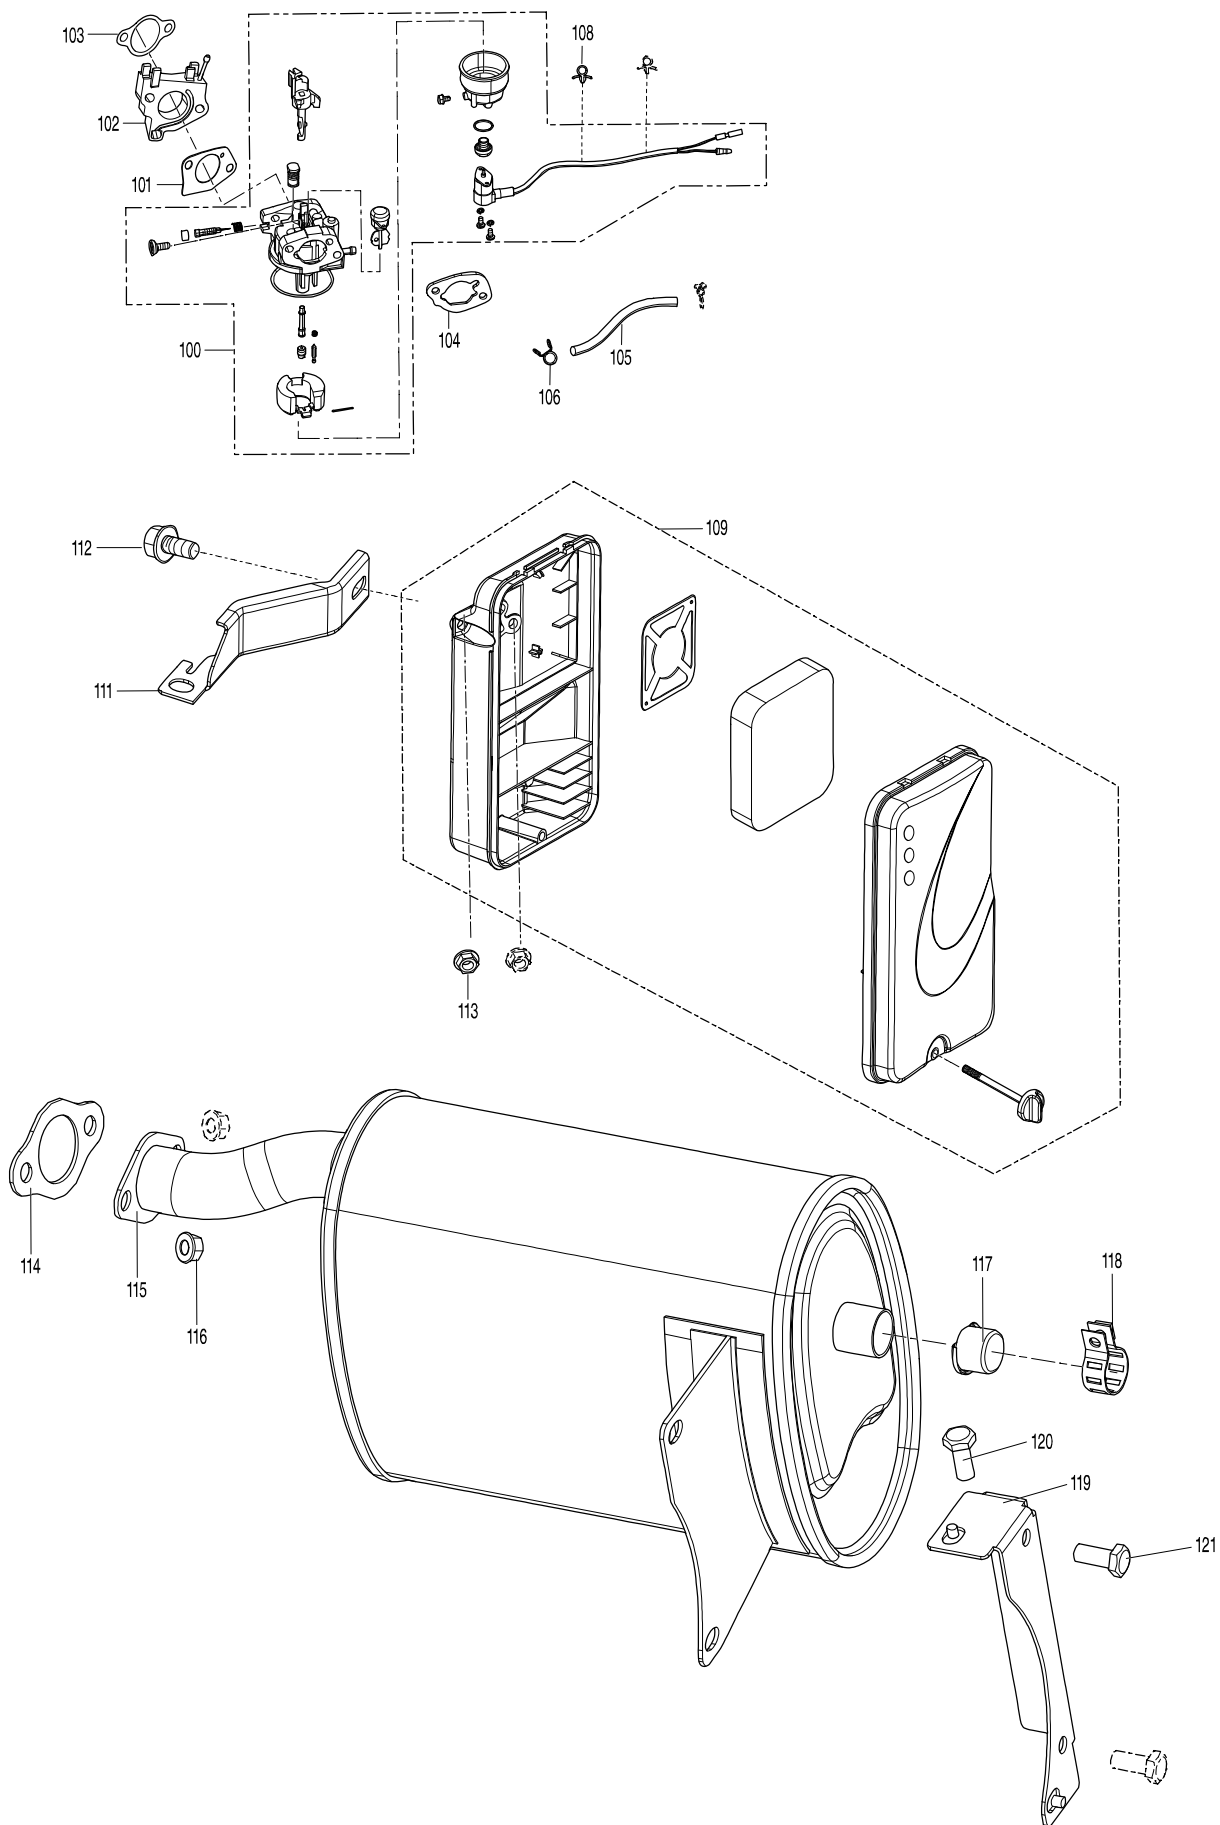

Číslo typu EG4550A PETROL GENERATOR