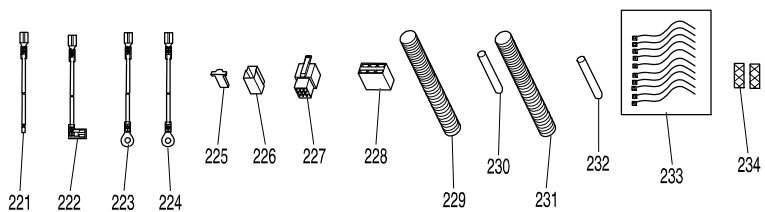

Číslo typu EG4550A PETROL GENERATOR

Číslo typu EG4550A PETROL GENERATOR

Číslo typu EG4550A PETROL GENERATOR

Číslo typu EG4550A PETROL GENERATOR

Položka	Číslo dílu	Popis	Změn	Množst	N/O	Možnost 1	Možnost 2	Poznámka
001	YA00000066	COVER SUBASSEMBLY, CYLINDER		1				
002	YA00000043	GASKET, CYLINDER HEAD COVER		1				
003	YA00000044	BOLT, CYLINDER HEAD		1				
004	YA00000045	GASKET		1				
005	YA00000129	TUBE, BREATHER		1				
006	YA00000583	HEAD SUBASSEMBLY, CYLINDER		1				
007	YA00000169	STUD		2				
008	YA00000167	STUD		2				
009	YA00000147	PLUG, SPARK		1				
010	YA00000041	BOLT, CYLINDER HEAD		4				
011	YA00000098	NUT, VALVE LOCK		2				
012	YA00000100	NUT, VALVE ADJUSTING		2				
013	YA00000097	ROCKER, VALVE		2				
014	YA00000099	BOLT, ROCKER SHAFT		2				
015	YA00000093	PLATE SUBASSEMBLY, LIFTER		1				
016	YA00000058	SEAT, VALVE SPRING		1				
017	YA00000049	SPRING, VALVE		2				
018	YA00000047	GUIDE, SEAL		1				
019	YA00000051	ROTATOR, VALVE		1				
020	YA00000054	RETAINER, EXHAUST VALVE		1				
021	YA00000052	RETAINER, VALVE SPRING		1				
022	YA00000056	VALVE, INTAKE		1				
023	YA00000060	VALVE, EXHAUST		1				
024	YA00000088	LIFTER SUBASSEMBLY, VALVE		2				
025	YA00000091	TAPPET, VALVE		2				
026	YA00000061	GASKET, CYLINDER HEAD		1				
027	YA00000181	PIN		2				
028	YA00000076	RING, THE FIRST		1				
029	YA00000078	RING, THE SECOND		1				
030	YA00000080	RING SET, OIL		1				
031	YA00000070	PISTON		1				
032	YA00000072	PIN, PISTON		1				
033	YA00000074	CLIP, PISTON PIN		2				
034	YA00000067	ROD, CONNECTING		1				
037	YA00000036	CRANKCASE SUBASSEMBLY.		1				
038	YA00000038	COVER, CRANKCASE		1				
039	YA00000186	SEAL, OIL		1				
040	YA00000166	BOLT		7				
041	YA00000184	BEARIN, DEEP GROOVE BALL		1				
042	YA00000182	BEARIN, DEEP GROOVE BALL		1				
043	YA00000102	DIPSTICK SUBASSEMBLY, OIL		1				
044	YA00000121	GEAR ASSY, GOVERNOR		1				
045	YA00000032	GASKET, CRANKCASE		1				
046	YA00000178	PIN		2				
047	YA00000094	CAMSHAFT ASSY.		1				
048	YA00000081	CRANKSHAFT ASSY.		1				
049	YA00000083	BALANCING SHAFT		1				
050	YA00000182	BEARIN, DEEP GROOVE BALL		1				