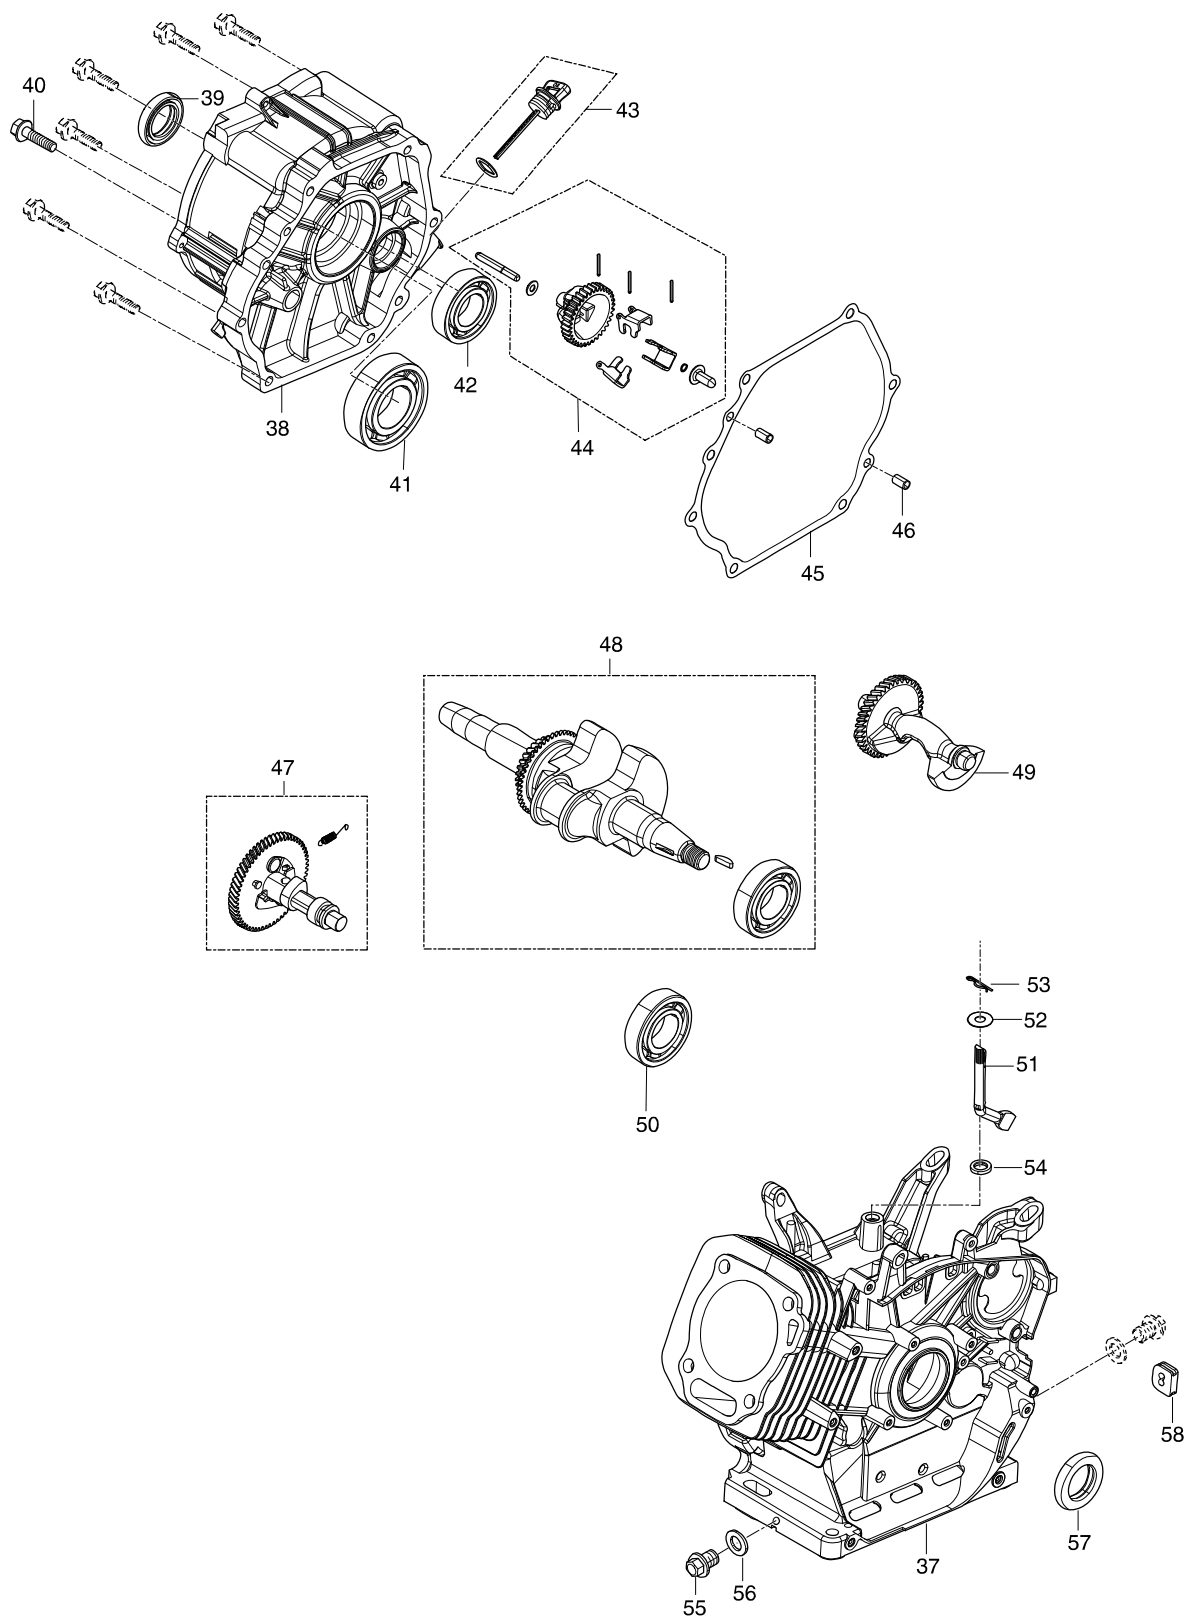

Číslo typu EG4550A PETROL GENERATOR