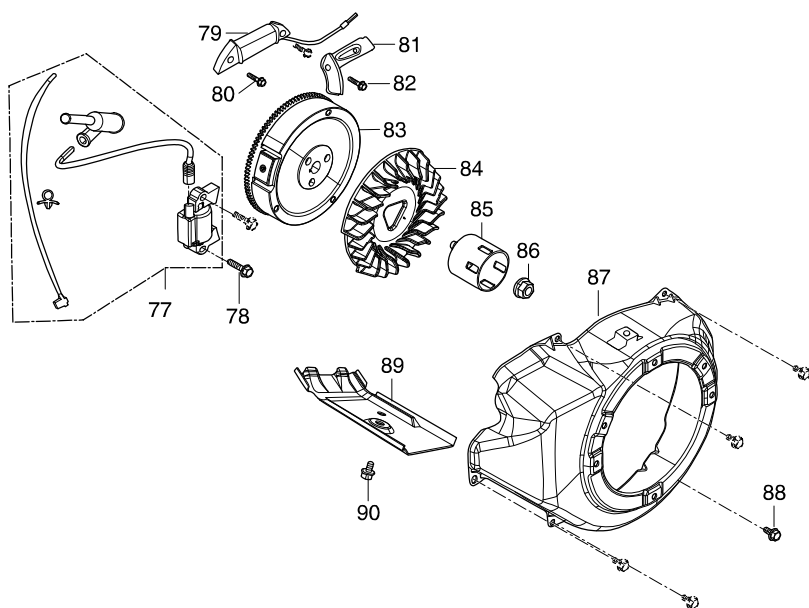

Číslo typu EG4550A PETROL GENERATOR