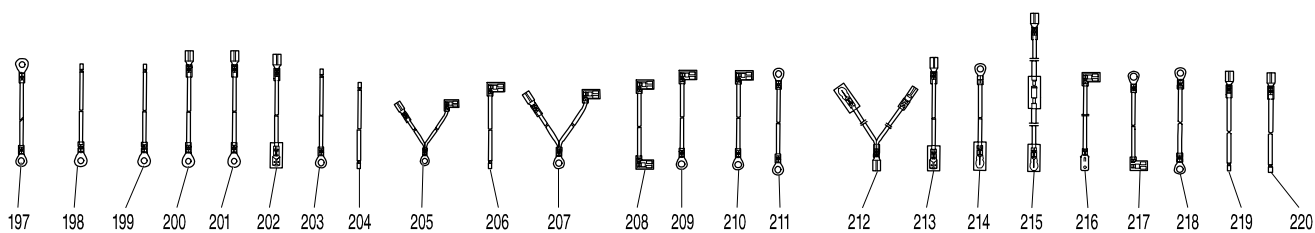

Číslo typu EG4550A PETROL GENERATOR

Číslo typu EG4550A PETROL GENERATOR

Číslo typu EG4550A PETROL GENERATOR

Číslo typu EG4550A PETROL GENERATOR

Položka	Číslo dílu	Popis	Změn	Množst	N/O	Možnost 1	Možnost 2	Poznámka
001	YA00000066	COVER SUBASSEMBLY, CYLINDER		1				
002	YA00000043	GASKET, CYLINDER HEAD COVER		1				
003	YA00000044	BOLT, CYLINDER HEAD		1				
004	YA00000045	GASKET		1				
005	YA00000129	TUBE, BREATHER		1				
006	YA00000583	HEAD SUBASSEMBLY, CYLINDER		1				
007	YA00000169	STUD		2				
008	YA00000167	STUD		2				
009	YA00000147	PLUG, SPARK		1				
010	YA00000041	BOLT, CYLINDER HEAD		4				
011	YA00000098	NUT, VALVE LOCK		2				
012	YA00000100	NUT, VALVE ADJUSTING		2				
013	YA00000097	ROCKER, VALVE		2				
014	YA00000099	BOLT, ROCKER SHAFT		2				
015	YA00000093	PLATE SUBASSEMBLY, LIFTER		1				
016	YA00000058	SEAT, VALVE SPRING		1				
017	YA00000049	SPRING, VALVE		2				
018	YA00000047	GUIDE, SEAL		1				
019	YA00000051	ROTATOR, VALVE		1				
020	YA00000054	RETAINER, EXHAUST VALVE		1				
021	YA00000052	RETAINER, VALVE SPRING		1				
022	YA00000056	VALVE, INTAKE		1				
023	YA00000060	VALVE, EXHAUST		1				
024	YA00000088	LIFTER SUBASSEMBLY, VALVE		2				
025	YA00000091	TAPPET, VALVE		2				
026	YA00000061	GASKET, CYLINDER HEAD		1				
027	YA00000181	PIN		2				
028	YA00000076	RING, THE FIRST		1				
029	YA00000078	RING, THE SECOND		1				
030	YA00000080	RING SET, OIL		1				
031	YA00000070	PISTON		1				
032	YA00000072	PIN, PISTON		1				
033	YA00000074	CLIP, PISTON PIN		2				
034	YA00000067	ROD, CONNECTING		1				
037	YA00000036	CRANKCASE SUBASSEMBLY.		1				
038	YA00000038	COVER, CRANKCASE		1				
039	YA00000186	SEAL, OIL		1				
040	YA00000166	BOLT		7				
041	YA00000184	BEARIN, DEEP GROOVE BALL		1				
042	YA00000182	BEARIN, DEEP GROOVE BALL		1				
043	YA00000102	DIPSTICK SUBASSEMBLY, OIL		1				
044	YA00000121	GEAR ASSY, GOVERNOR		1				
045	YA00000032	GASKET, CRANKCASE		1				
046	YA00000178	PIN		2				
047	YA00000094	CAMSHAFT ASSY.		1				
048	YA00000081	CRANKSHAFT ASSY.		1				
049	YA00000083	BALANCING SHAFT		1				
050	YA00000182	BEARIN, DEEP GROOVE BALL		1				