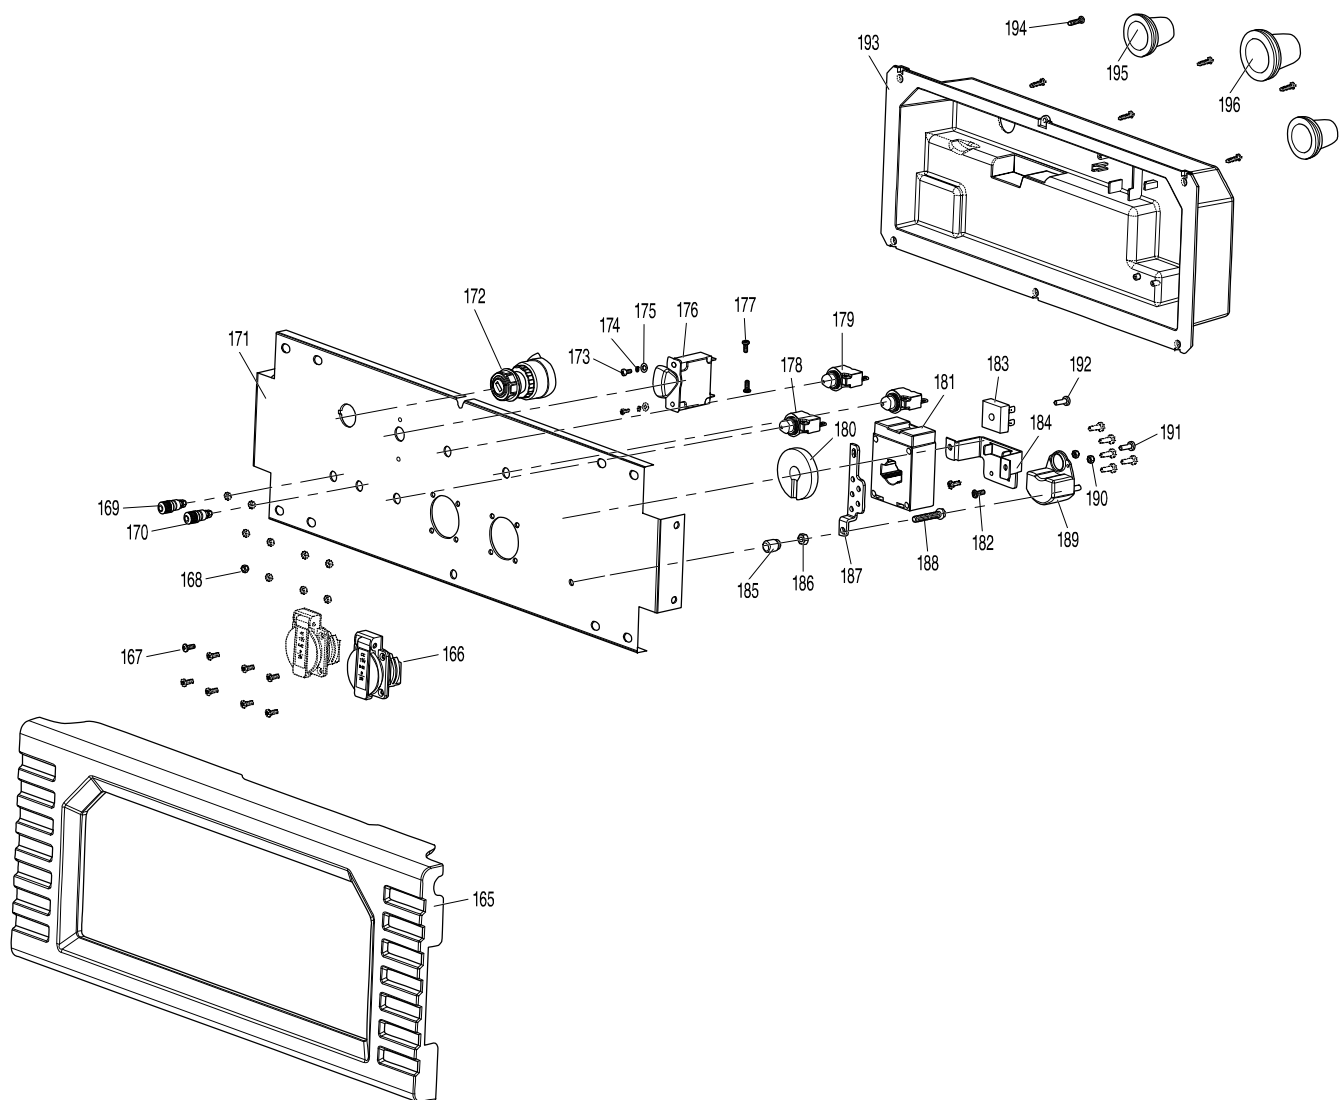

Číslo typu EG4550A PETROL GENERATOR

Číslo typu EG4550A PETROL GENERATOR

Číslo typu EG4550A PETROL GENERATOR

Číslo typu EG4550A PETROL GENERATOR

Položka	Číslo dílu	Popis	Změn	Množst	N/O	Možnost 1	Možnost 2	Poznámka
001	YA00000066	COVER SUBASSEMBLY, CYLINDER		1				
002	YA00000043	GASKET, CYLINDER HEAD COVER		1				
003	YA00000044	BOLT, CYLINDER HEAD		1				
004	YA00000045	GASKET		1				
005	YA00000129	TUBE, BREATHER		1				
006	YA00000583	HEAD SUBASSEMBLY, CYLINDER		1				
007	YA00000169	STUD		2				
008	YA00000167	STUD		2				
009	YA00000147	PLUG, SPARK		1				
010	YA00000041	BOLT, CYLINDER HEAD		4				
011	YA00000098	NUT, VALVE LOCK		2				
012	YA00000100	NUT, VALVE ADJUSTING		2				
013	YA00000097	ROCKER, VALVE		2				
014	YA00000099	BOLT, ROCKER SHAFT		2				
015	YA00000093	PLATE SUBASSEMBLY, LIFTER		1				
016	YA00000058	SEAT, VALVE SPRING		1				
017	YA00000049	SPRING, VALVE		2				
018	YA00000047	GUIDE, SEAL		1				
019	YA00000051	ROTATOR, VALVE		1				
020	YA00000054	RETAINER, EXHAUST VALVE		1				
021	YA00000052	RETAINER, VALVE SPRING		1				
022	YA00000056	VALVE, INTAKE		1				
023	YA00000060	VALVE, EXHAUST		1				
024	YA00000088	LIFTER SUBASSEMBLY, VALVE		2				
025	YA00000091	TAPPET, VALVE		2				
026	YA00000061	GASKET, CYLINDER HEAD		1				
027	YA00000181	PIN		2				
028	YA00000076	RING, THE FIRST		1				
029	YA00000078	RING, THE SECOND		1				
030	YA00000080	RING SET, OIL		1				
031	YA00000070	PISTON		1				
032	YA00000072	PIN, PISTON		1				
033	YA00000074	CLIP, PISTON PIN		2				
034	YA00000067	ROD, CONNECTING		1				
037	YA00000036	CRANKCASE SUBASSEMBLY.		1				
038	YA00000038	COVER, CRANKCASE		1				
039	YA00000186	SEAL, OIL		1				
040	YA00000166	BOLT		7				
041	YA00000184	BEARIN, DEEP GROOVE BALL		1				
042	YA00000182	BEARIN, DEEP GROOVE BALL		1				
043	YA00000102	DIPSTICK SUBASSEMBLY, OIL		1				
044	YA00000121	GEAR ASSY, GOVERNOR		1				
045	YA00000032	GASKET, CRANKCASE		1				
046	YA00000178	PIN		2				
047	YA00000094	CAMSHAFT ASSY.		1				
048	YA00000081	CRANKSHAFT ASSY.		1				
049	YA00000083	BALANCING SHAFT		1				
050	YA00000182	BEARIN, DEEP GROOVE BALL		1				