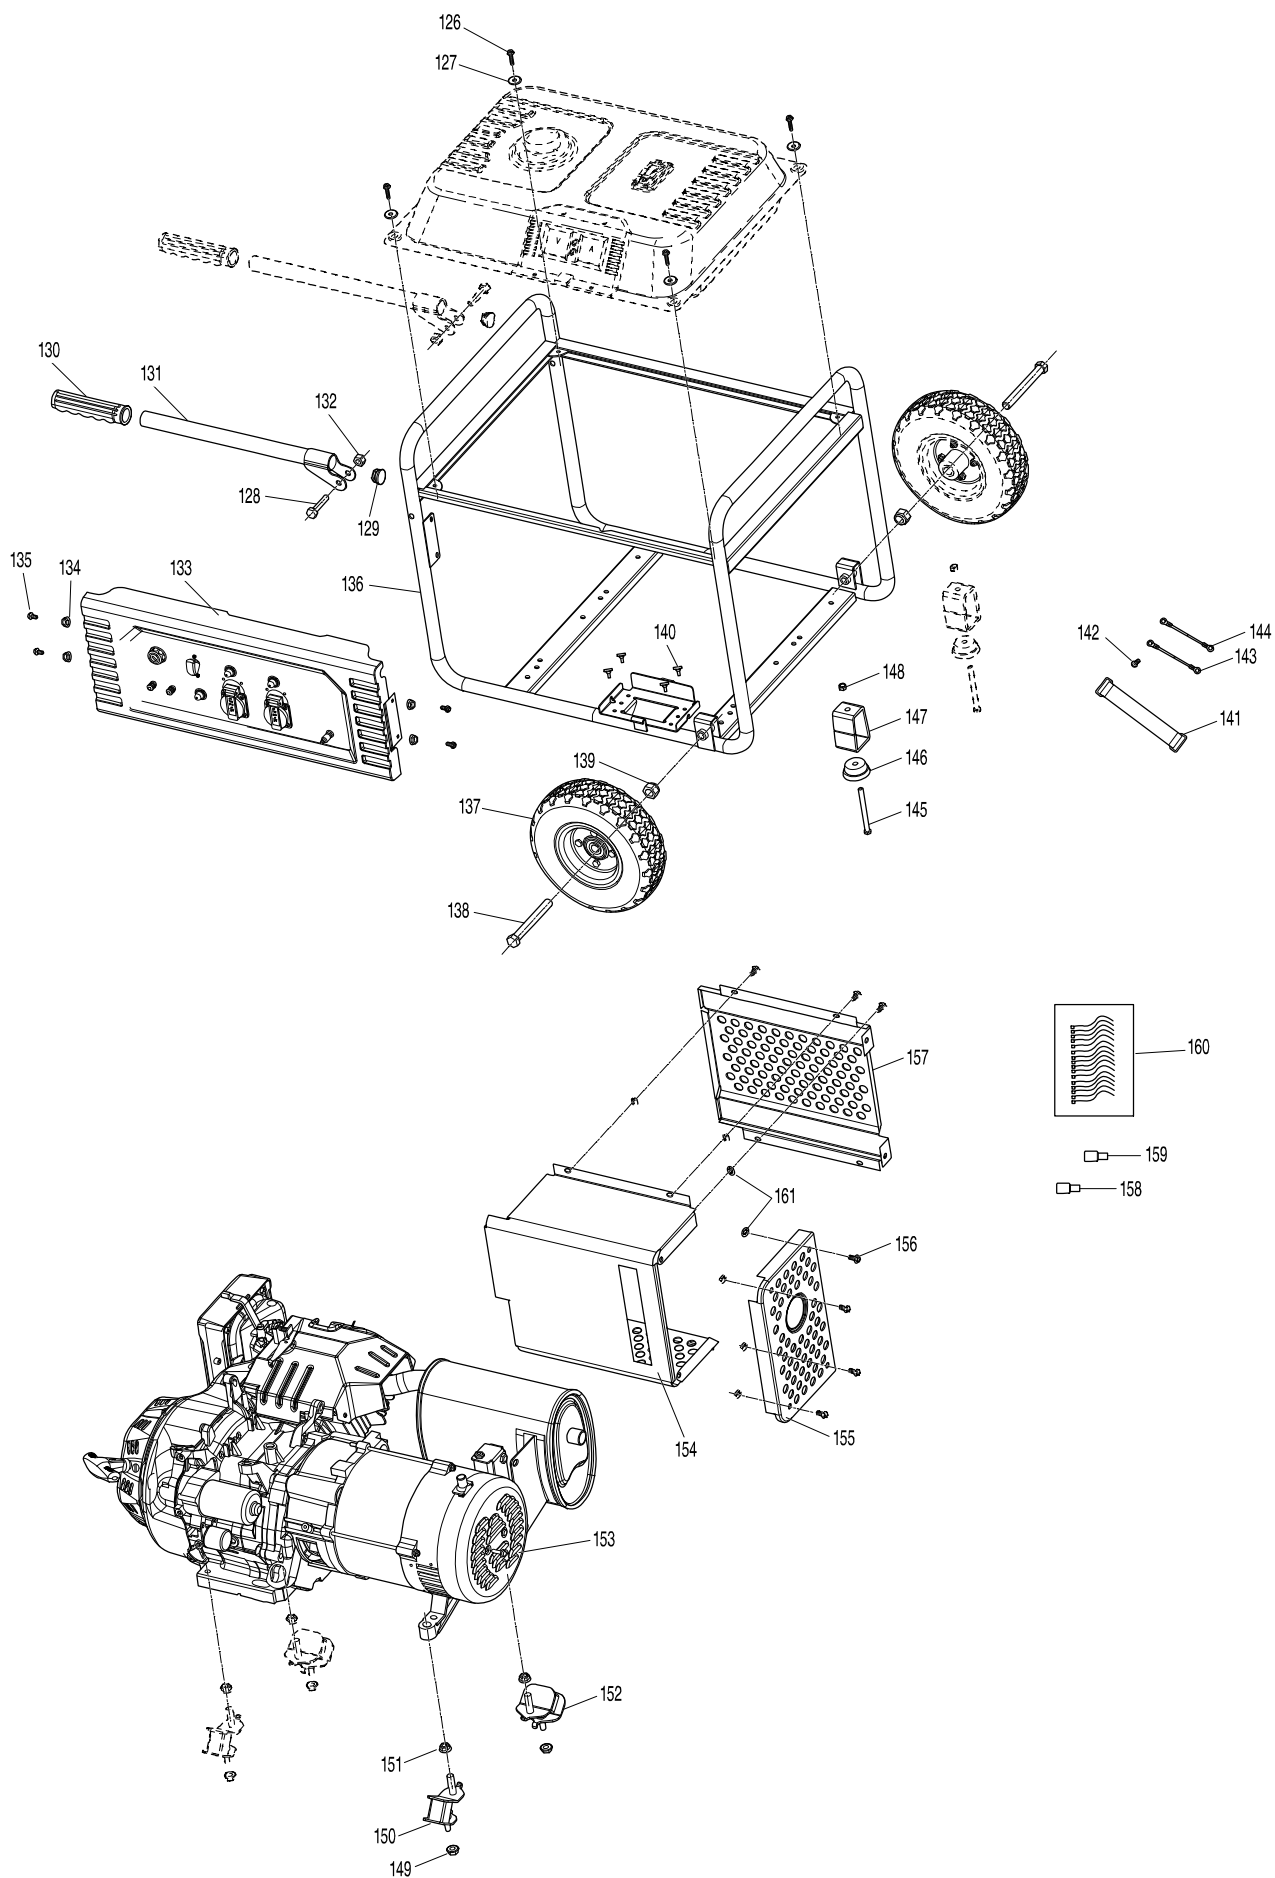

Číslo typu EG4550A PETROL GENERATOR

Číslo typu EG4550A PETROL GENERATOR

Číslo typu EG4550A PETROL GENERATOR

Číslo typu EG4550A PETROL GENERATOR

Položka	Číslo dílu	Popis	Změn	Množst	N/O	Možnost 1	Možnost 2	Poznámka
001	YA00000066	COVER SUBASSEMBLY, CYLINDER		1				
002	YA00000043	GASKET, CYLINDER HEAD COVER		1				
003	YA00000044	BOLT, CYLINDER HEAD		1				
004	YA00000045	GASKET		1				
005	YA00000129	TUBE, BREATHER		1				
006	YA00000583	HEAD SUBASSEMBLY, CYLINDER		1				
007	YA00000169	STUD		2				
008	YA00000167	STUD		2				
009	YA00000147	PLUG, SPARK		1				
010	YA00000041	BOLT, CYLINDER HEAD		4				
011	YA00000098	NUT, VALVE LOCK		2				
012	YA00000100	NUT, VALVE ADJUSTING		2				
013	YA00000097	ROCKER, VALVE		2				
014	YA00000099	BOLT, ROCKER SHAFT		2				
015	YA00000093	PLATE SUBASSEMBLY, LIFTER		1				
016	YA00000058	SEAT, VALVE SPRING		1				
017	YA00000049	SPRING, VALVE		2				
018	YA00000047	GUIDE, SEAL		1				
019	YA00000051	ROTATOR, VALVE		1				
020	YA00000054	RETAINER, EXHAUST VALVE		1				
021	YA00000052	RETAINER, VALVE SPRING		1				
022	YA00000056	VALVE, INTAKE		1				
023	YA00000060	VALVE, EXHAUST		1				
024	YA00000088	LIFTER SUBASSEMBLY, VALVE		2				
025	YA00000091	TAPPET, VALVE		2				
026	YA00000061	GASKET, CYLINDER HEAD		1				
027	YA00000181	PIN		2				
028	YA00000076	RING, THE FIRST		1				
029	YA00000078	RING, THE SECOND		1				
030	YA00000080	RING SET, OIL		1				
031	YA00000070	PISTON		1				
032	YA00000072	PIN, PISTON		1				
033	YA00000074	CLIP, PISTON PIN		2				
034	YA00000067	ROD, CONNECTING		1				
037	YA00000036	CRANKCASE SUBASSEMBLY.		1				
038	YA00000038	COVER, CRANKCASE		1				
039	YA00000186	SEAL, OIL		1				
040	YA00000166	BOLT		7				
041	YA00000184	BEARIN, DEEP GROOVE BALL		1				
042	YA00000182	BEARIN, DEEP GROOVE BALL		1				
043	YA00000102	DIPSTICK SUBASSEMBLY, OIL		1				
044	YA00000121	GEAR ASSY, GOVERNOR		1				
045	YA00000032	GASKET, CRANKCASE		1				
046	YA00000178	PIN		2				
047	YA00000094	CAMSHAFT ASSY.		1				
048	YA00000081	CRANKSHAFT ASSY.		1				
049	YA00000083	BALANCING SHAFT		1				
050	YA00000182	BEARIN, DEEP GROOVE BALL		1				