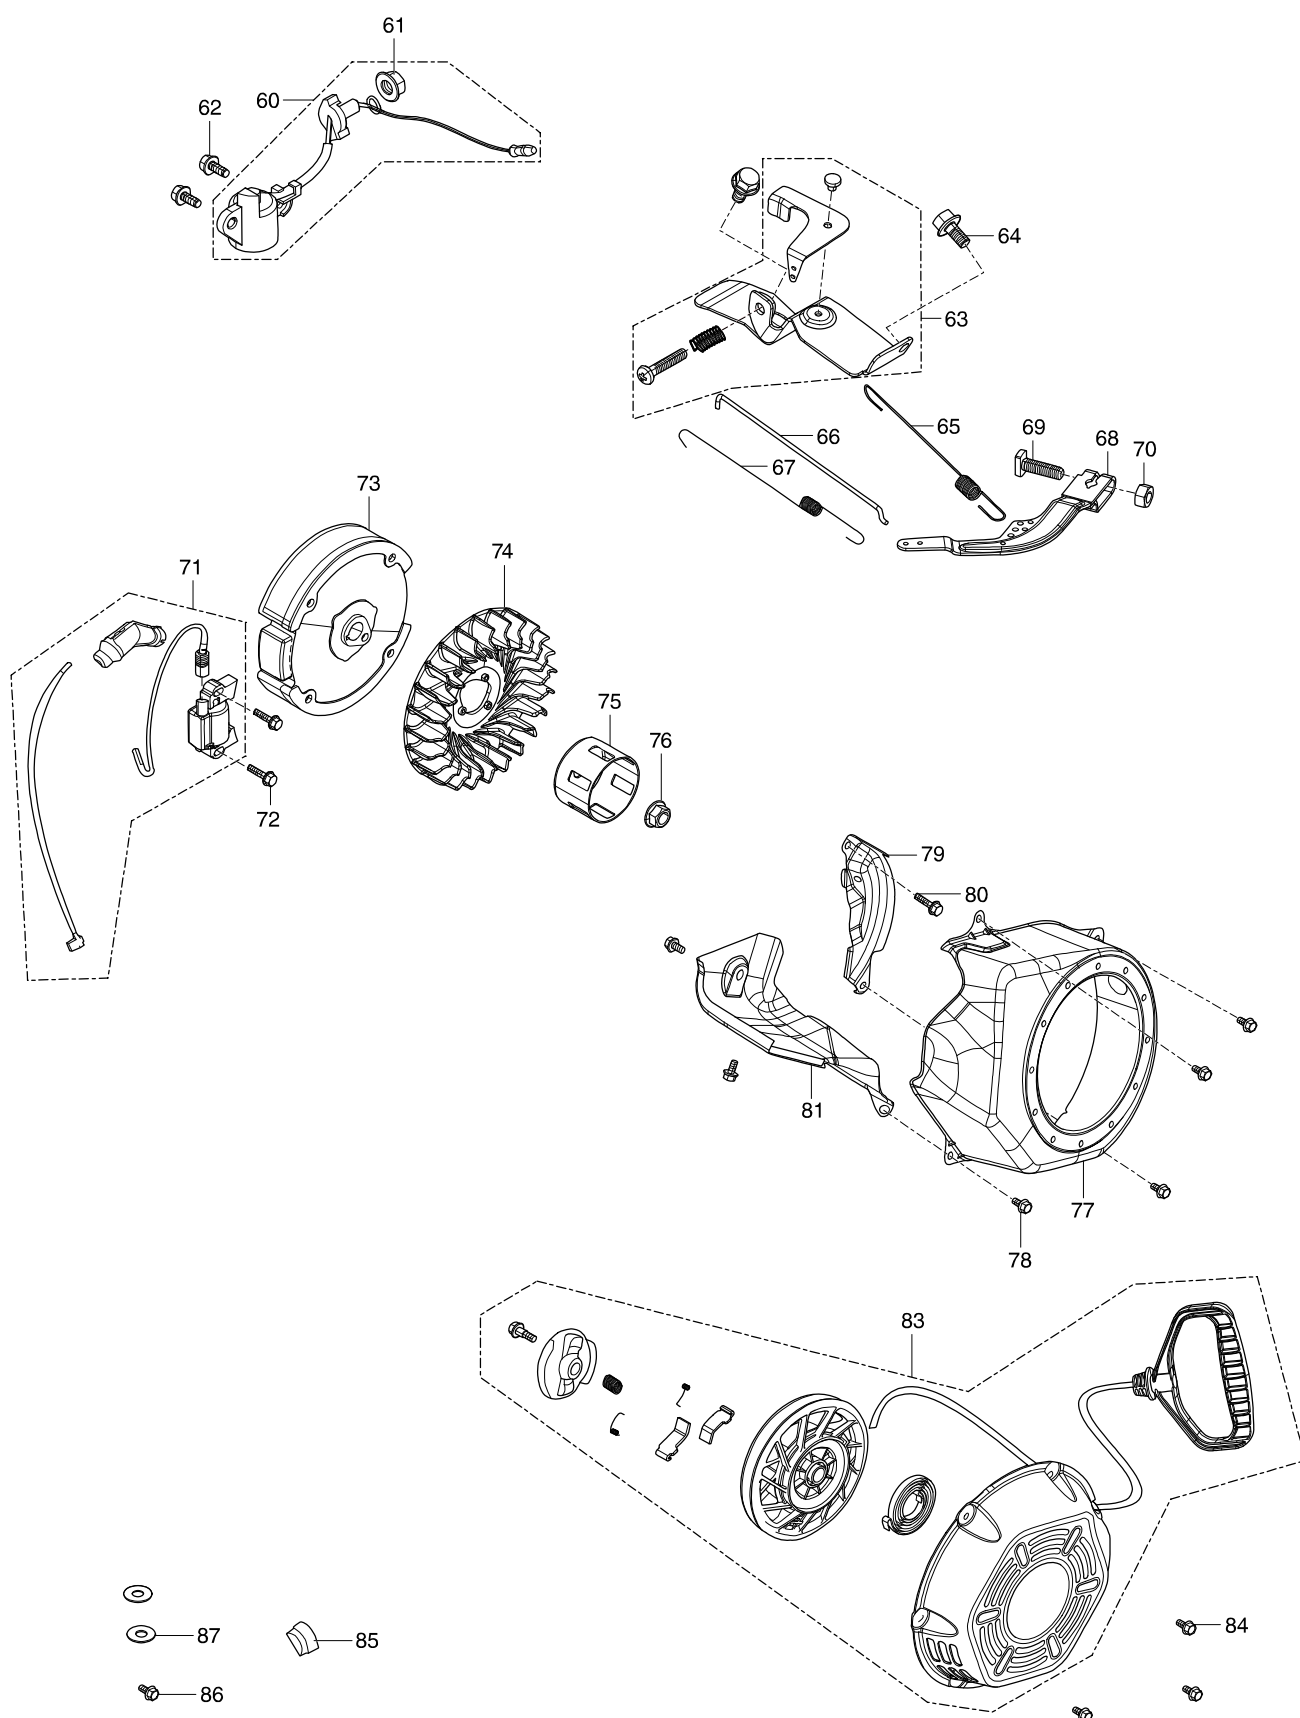

Číslo typu EG2850A PETROL GENERATOR