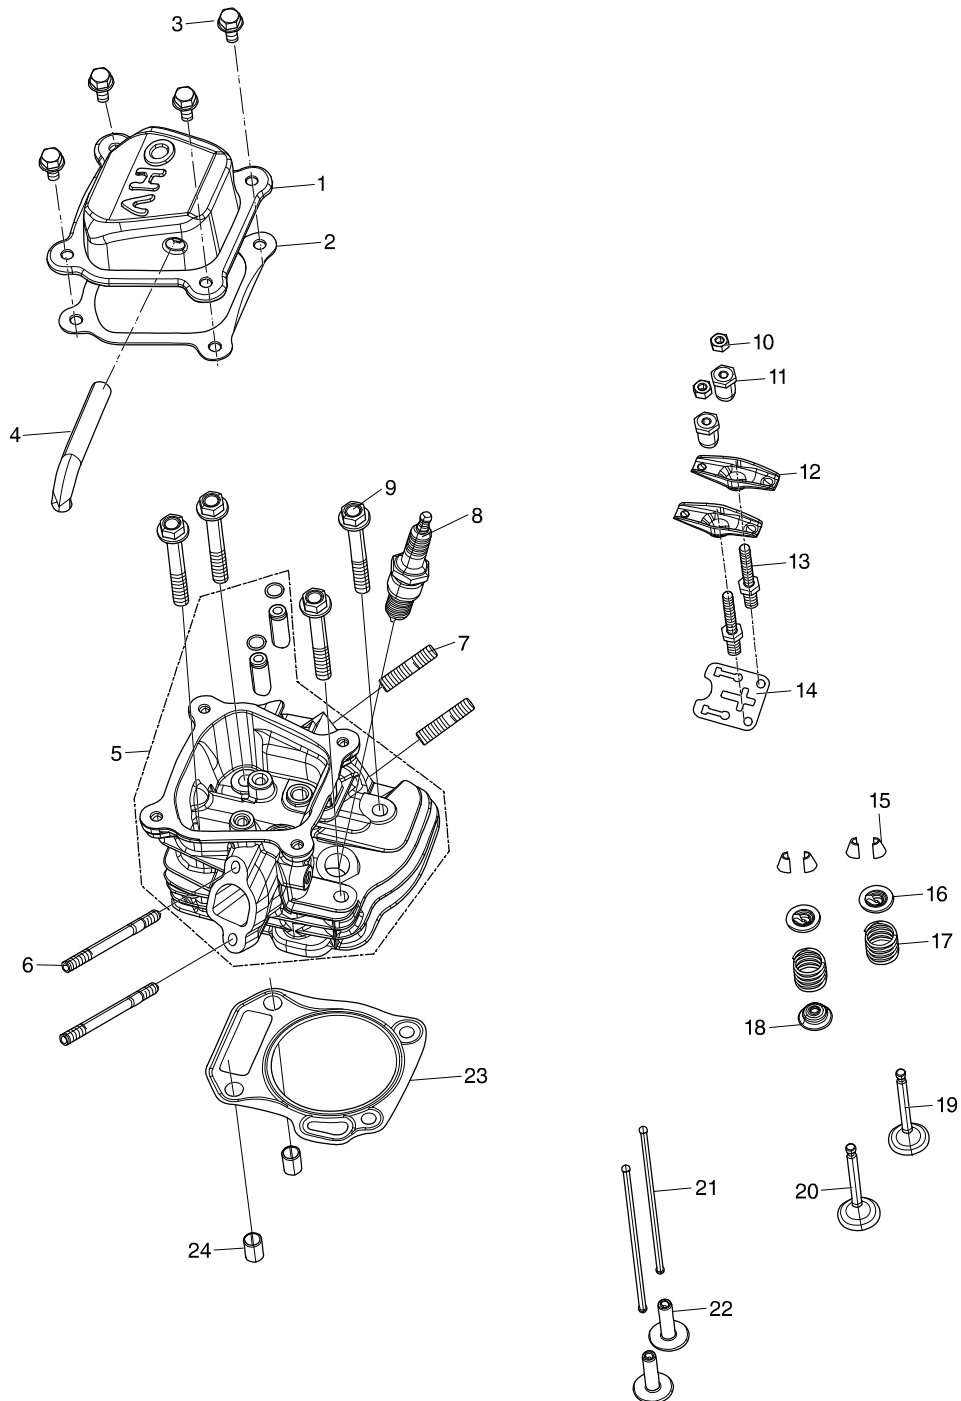

Číslo typu EG2850A PETROL GENERATOR