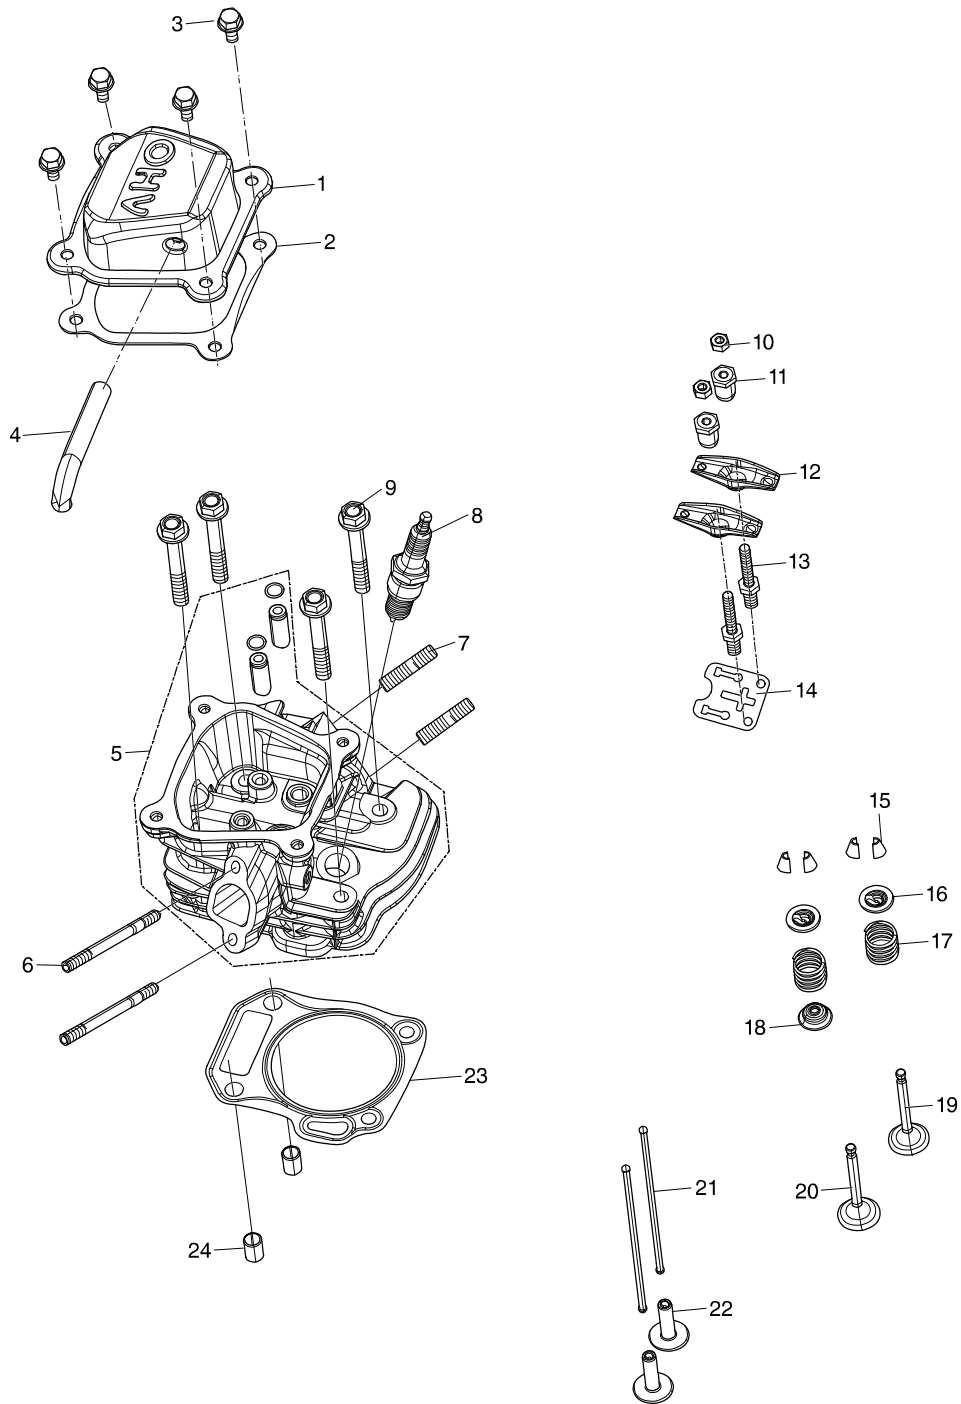

Číslo typu EG2250A PETROL GENERATOR