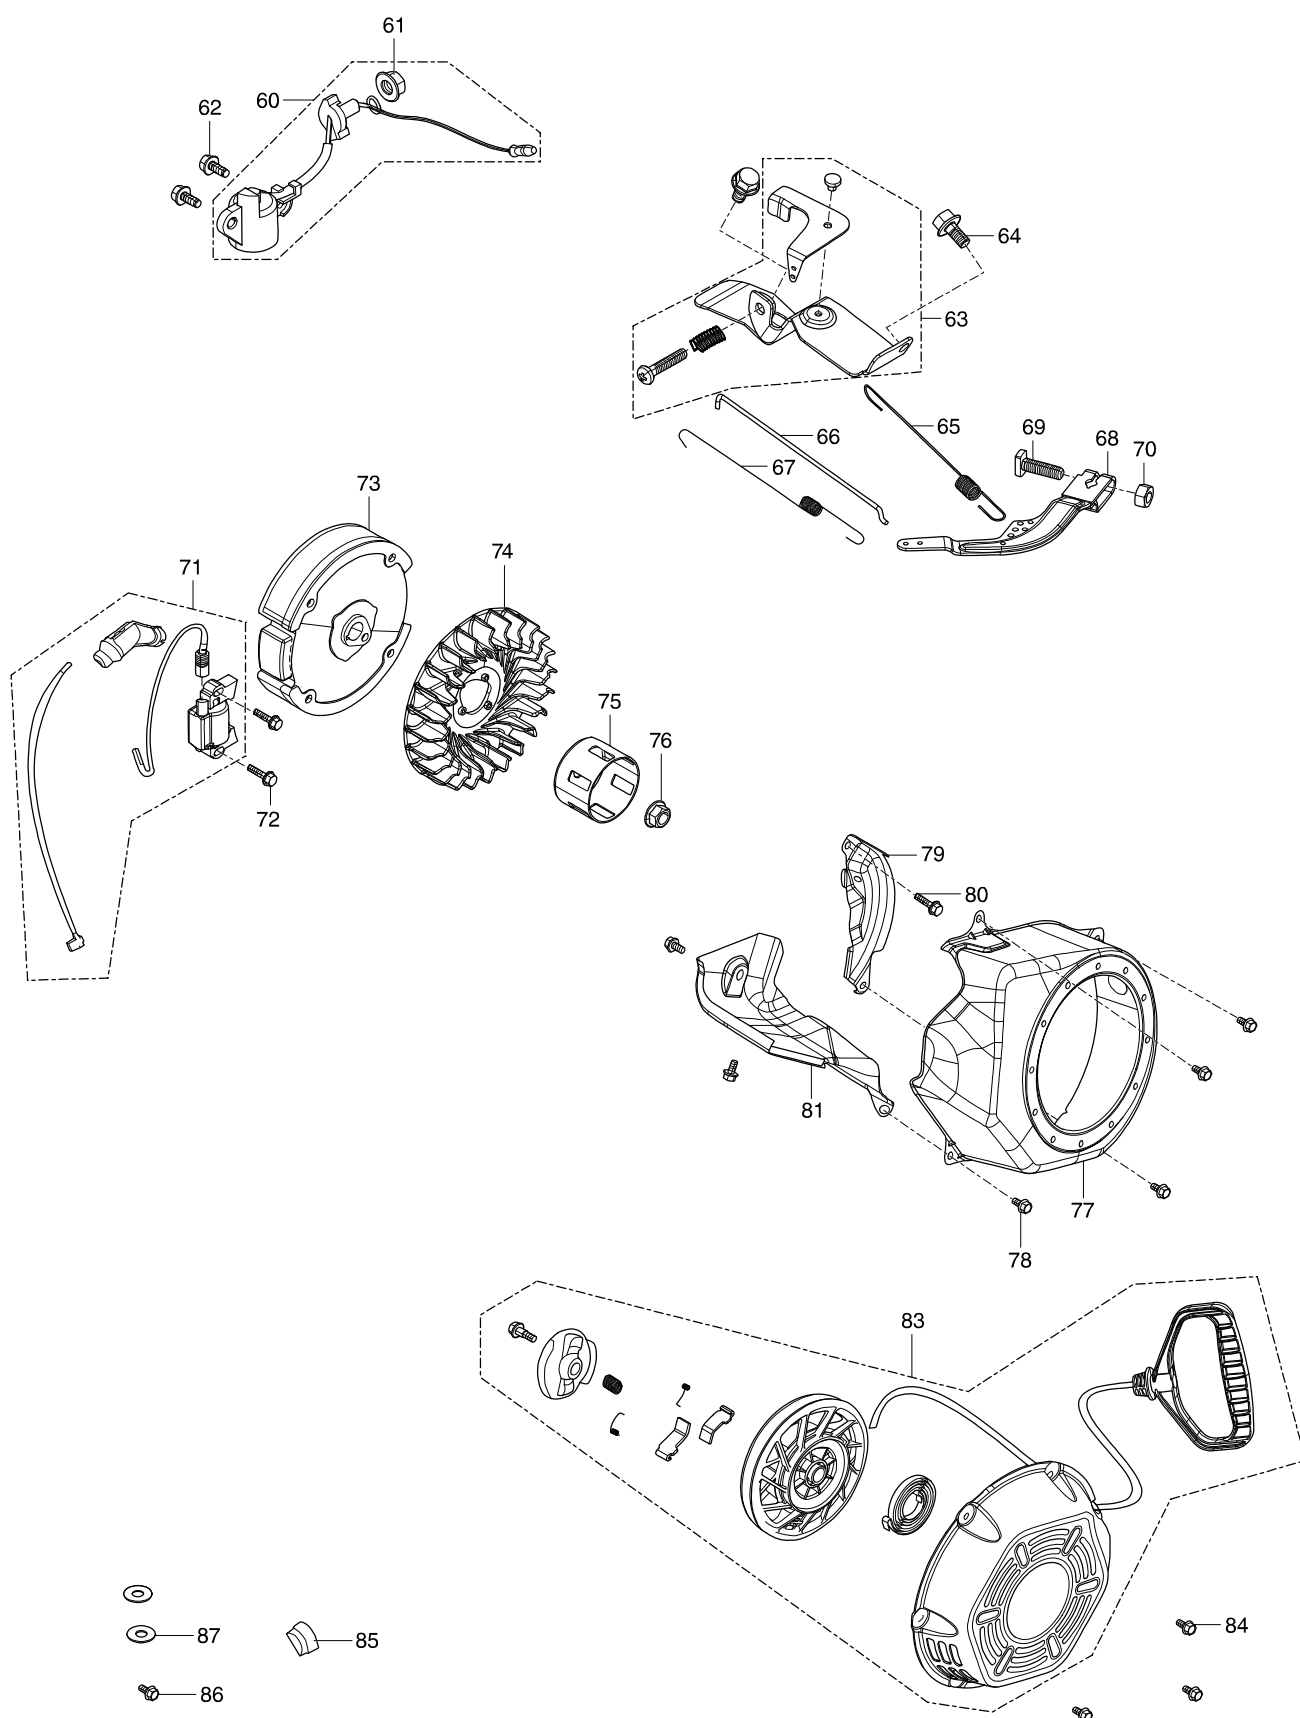

Číslo typu EG2250A PETROL GENERATOR