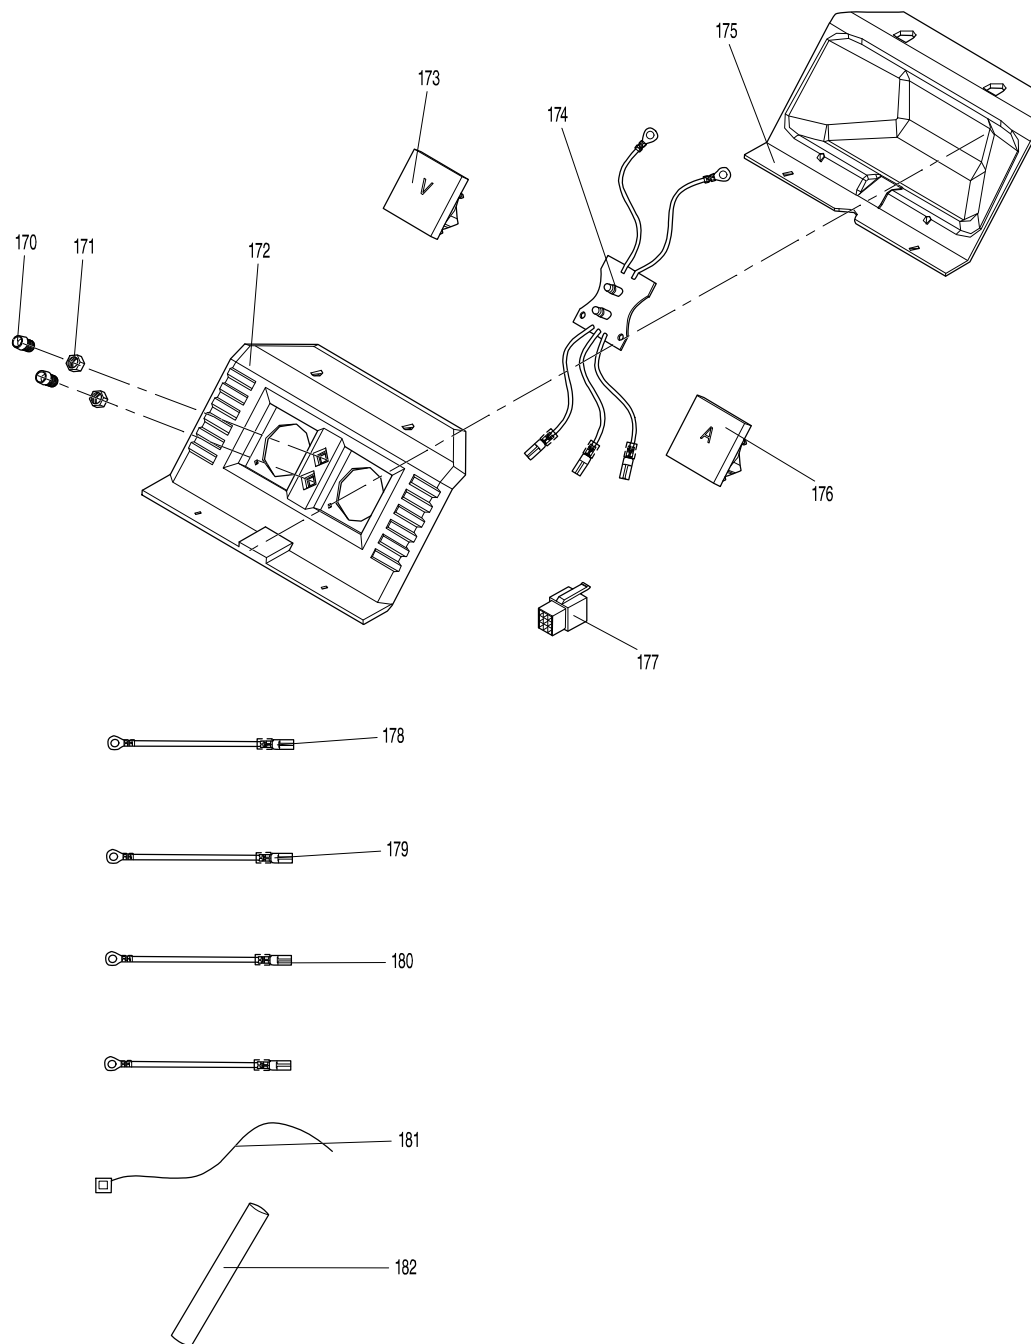

Číslo typu EG2250A PETROL GENERATOR

Číslo typu EG2250A PETROL GENERATOR

Číslo typu EG2250A PETROL GENERATOR

Číslo typu EG2250A PETROL GENERATOR

Číslo typu EG2250A PETROL GENERATOR

Strana 1 / 5

Položka	Číslo dílu	Popis	Změn	Množst	N/O	Možnost 1	Možnost 2	Poznámka
001	YA00000065	COVER SUBASSEMBLY, CYLINDER		1				
002	YA00000042	GASKET, CYLINDER HEAD COVER		1				
003	YA00000158	BOLT		4				
004	YA00000128	TUBE, BREATHER		1				
005	YA00000064	HEAD SUBASSEMBLY, CYLINDER		1				
006	YA00000168	STUD		2				
007	YA00000167	STUD		2				
008	YA00000147	PLUG, SPARK		1				
009	YA00000040	BOLT, CYLINDER HEAD		4				
010	YA00000098	NUT, VALVE LOCK		2				
011	YA00000100	NUT, VALVE ADJUSTING		2				
012	YA00000096	ROCKER, VALVE		2				
013	YA00000099	BOLT, ROCKER SHAFT		2				
014	YA00000092	PLATE SUBASSEMBLY, LIFTER		1				
015	YA00000050	ROTATOR, VALVE		4				
016	YA00000057	SEAT, VALVE SPRING		2				
017	YA00000048	SPRING, VALVE		2				
018	YA00000046	GUIDE, SEAL		1				
019	YA00000059	VALVE, EXHAUST		1				
020	YA00000055	VALVE, INTAKE		1				
021	YA00000089	LIFTER, VALVE		2				
022	YA00000090	TAPPET, VALVE		2				
023	YA00000062	GASKET, CYLINDER HEAD		1				
024	YA00000180	PIN		2				
028	YA00000075	RING, THE FIRST		1				
029	YA00000077	RING, THE SECOND		1				
030	YA00000079	RING SET, OIL		1				
031	YA00000069	PISTON		1				
032	YA00000071	PIN, PISTON		1				
033	YA00000073	CLIP, PISTON PIN		2				
034	YA00000068	ROD, CONNECTING		1				
038	YA00000037	CRANKCASE SUBASSEMBLY.		1				
039	YA00000039	COVER, CRANKCASE		1				
040	YA00000186	SEAL, OIL		1				
041	YA00000164	BOLT		6				
042	YA00000183	BEARIN, DEEP GROOVE BALL		2				
043	YA00000101	DIPSTICK SUBASSEMBLY, OIL		1				
044	YA00000033	GASKET, CRANKCASE		1				
045	YA00000179	PIN		2				
046	YA00000095	CAMSHAFT ASSY.		1				
047	YA00000082	CRANKSHAFT ASSY.		1				
048	YA00000120	GEAR ASSY, GOVERNOR		1				
049	YA00000110	ARM, GOVERNOR		1				
050	YA00000174	WASHER, FLAT		1				
051	YA00000177	PIN		1				
053	YA00000183	BEARIN, DEEP GROOVE BALL		1				
054	YA00000034	BOLT, DRAIN PLUG		2				
055	YA00000173	WASHER, FLAT		2				