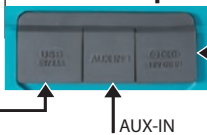

CXT

LXT

AC

USB output port allows for charging.

Connection port

AC adapter

Can be connected to external audio source with a commercial connecting cable.

Continuous run time on a single full battery charge