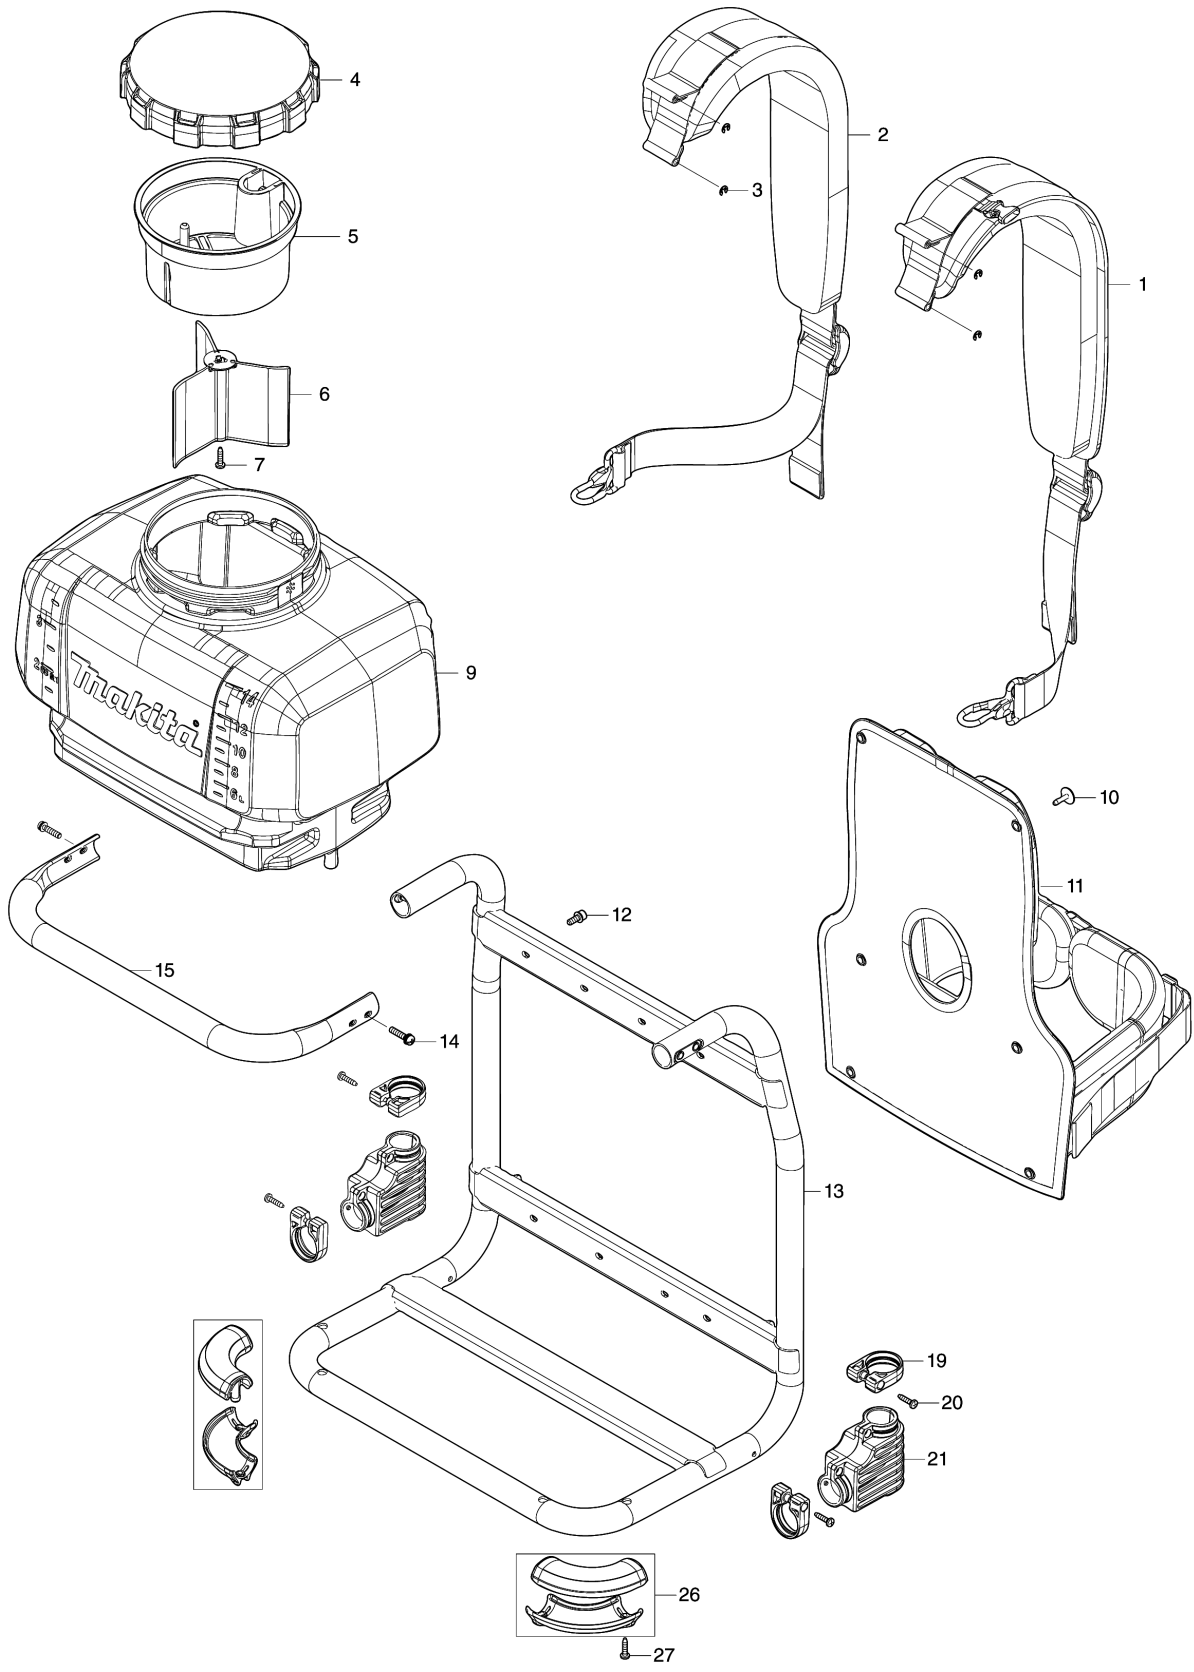

Model No.PM001G CORDLESS BACKPACK MIST BLOWER