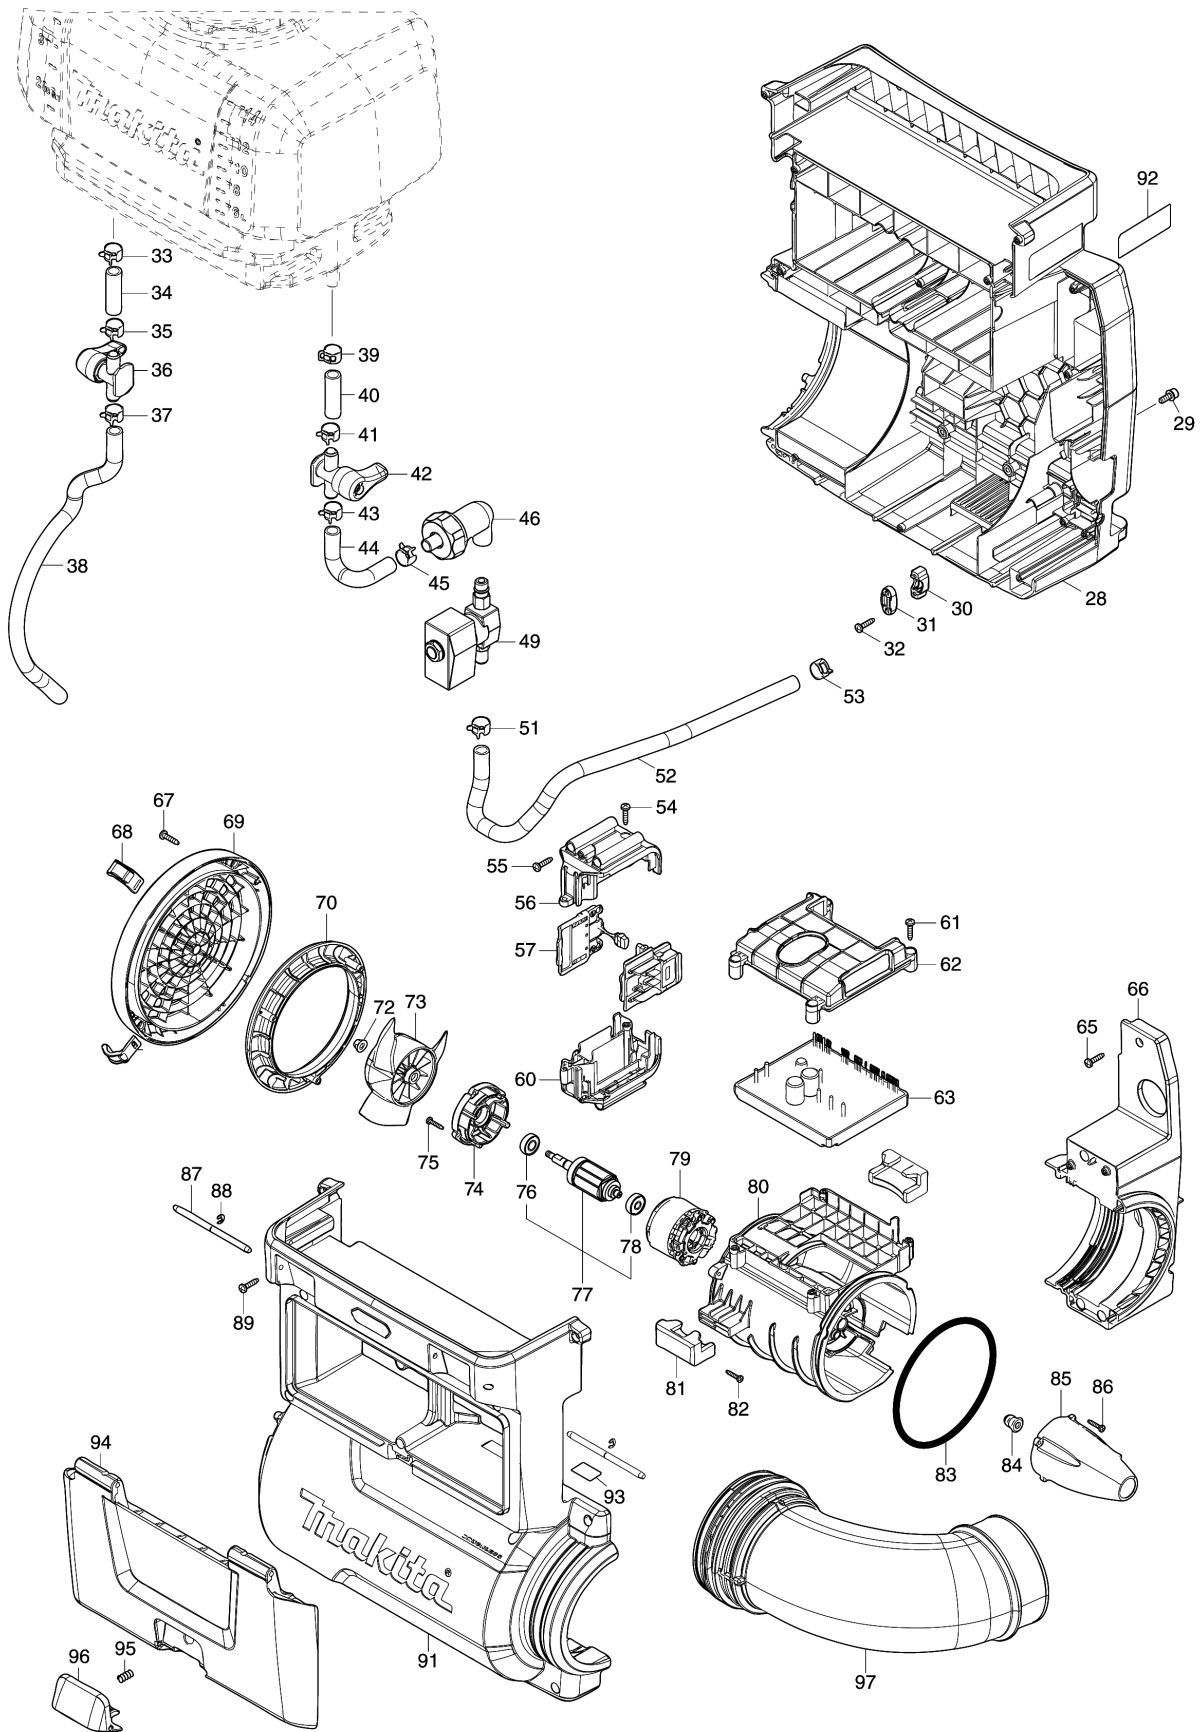

Model No.PM001G CORDLESS BACKPACK MIST BLOWER