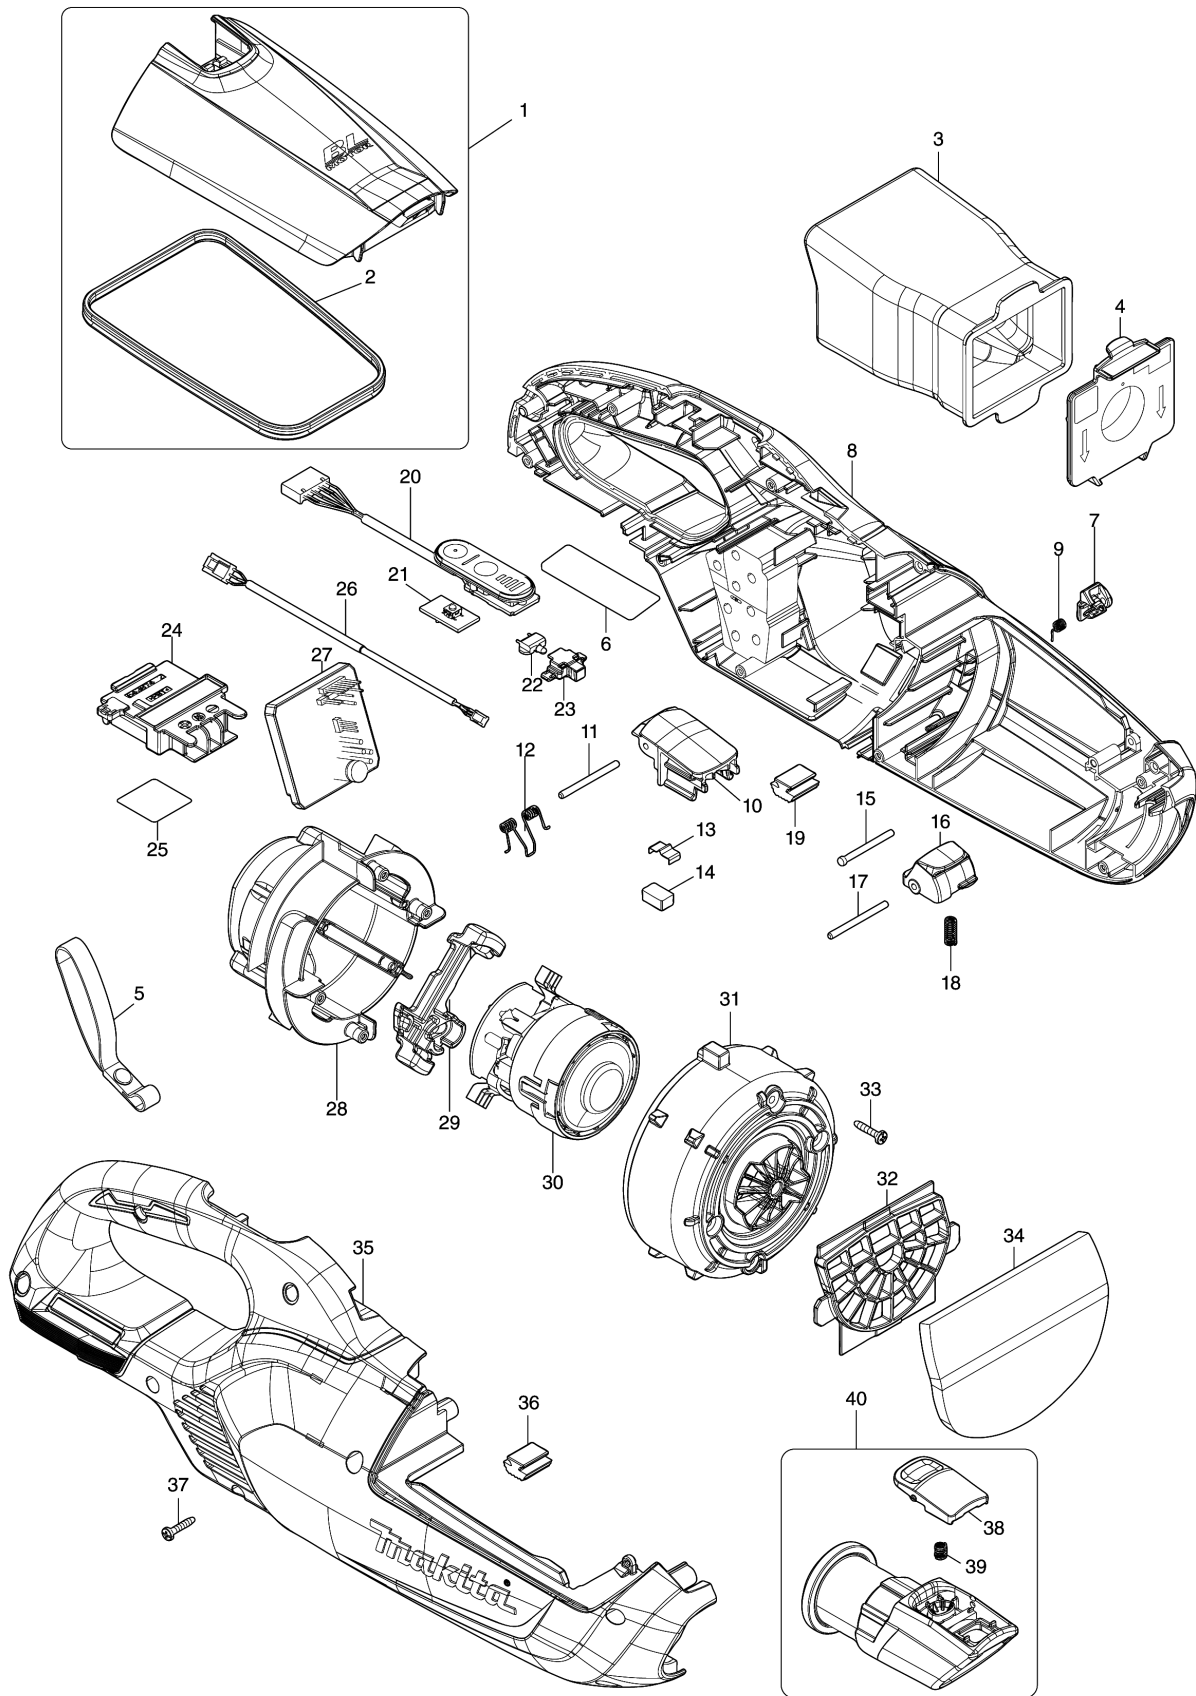

Model No.DCL285F CORDLESS CLEANER

Model No.DCL285F CORDLESS CLEANER

Položka	Číslo dílu	Popis	Změna	Množství	New/Old	Možnost 1	Možnost 2	Poznámka
001A	136907-5	FRONT COVER ASSEMBLY		1				
001B	136907-5	FRONT COVER ASSEMBLY		1				
001C	136906-7	FRONT COVER ASSEMBLY		1				
001D	136906-7	FRONT COVER ASSEMBLY		1				
001E	136908-3	FRONT COVER ASSEMBLY		1				
001F	136908-3	FRONT COVER ASSEMBLY		1				
D10		INC. 2						
002	424093-7	SEAL		1				
003	1910M4-5	HIGH PERFORMANCE DUST BAG SET		1				
004	140K23-3	VALVE STAY COMPLETE		1				
005	163400-6	HANDSTRAP		1				
006	8588J6-8	DCL285F NAME PLATE		1				
007A	459352-0	STOPPER PLATE		1				
007B	459352-0	STOPPER PLATE		1				
007C	459327-9	STOPPER PLATE		1				
007D	459327-9	STOPPER PLATE		1				
007E	459302-5	STOPPER PLATE		1				
007F	459302-5	STOPPER PLATE		1				
008A	183Y69-0	HOUSING SET		1				
008B	183Y69-0	HOUSING SET		1				
008C	183Y53-5	HOUSING SET		1				
008D	183Y53-5	HOUSING SET		1				
008E	183Y70-5	HOUSING SET		1				
008F	183Y70-5	HOUSING SET		1				
C10	263005-3	RUBBER PIN 6		2				
C20	422974-9	SPONGE SHEET		2				
D10		INC. 19,35,36						
009	232484-6	TORSION SPRING 4		1				
010A	459350-4	FRONT COVER JOINT		1				
010B	459350-4	FRONT COVER JOINT		1				
010C	459330-0	FRONT COVER JOINT		1				
010D	459330-0	FRONT COVER JOINT		1				
010E	459351-2	FRONT COVER JOINT		1				
010F	459351-2	FRONT COVER JOINT		1				
011	268271-7	PIN 3		1				
012	233580-3	TORSION SPRING 4		1				
013	232264-0	LEAF SPRING		1				
014	424367-6	RUBBER		1				
015	256590-3	FLAT FILLISTER HD. PIN 3		1				
016A	459348-1	BUTTON B		1				
016B	459348-1	BUTTON B		1				
016C	459329-5	BUTTON B		1				
016D	459329-5	BUTTON B		1				
016E	459349-9	BUTTON B		1				

Please order the parts with part number.

Print Date 11/4/2023