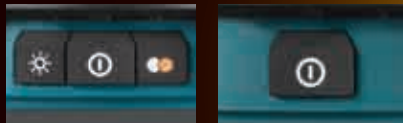

## Switch

MR010G / MR009G / DMR057 / DMR056 DMR055

- Brightness setting button (2 stages)  
(MR010G / MR009G / DMR057 / DMR056 only)
- Lantern light tone setting button (3 tones)  
(MR010G / MR009G / DMR057 / DMR056 only)
- On/off and Mode select button