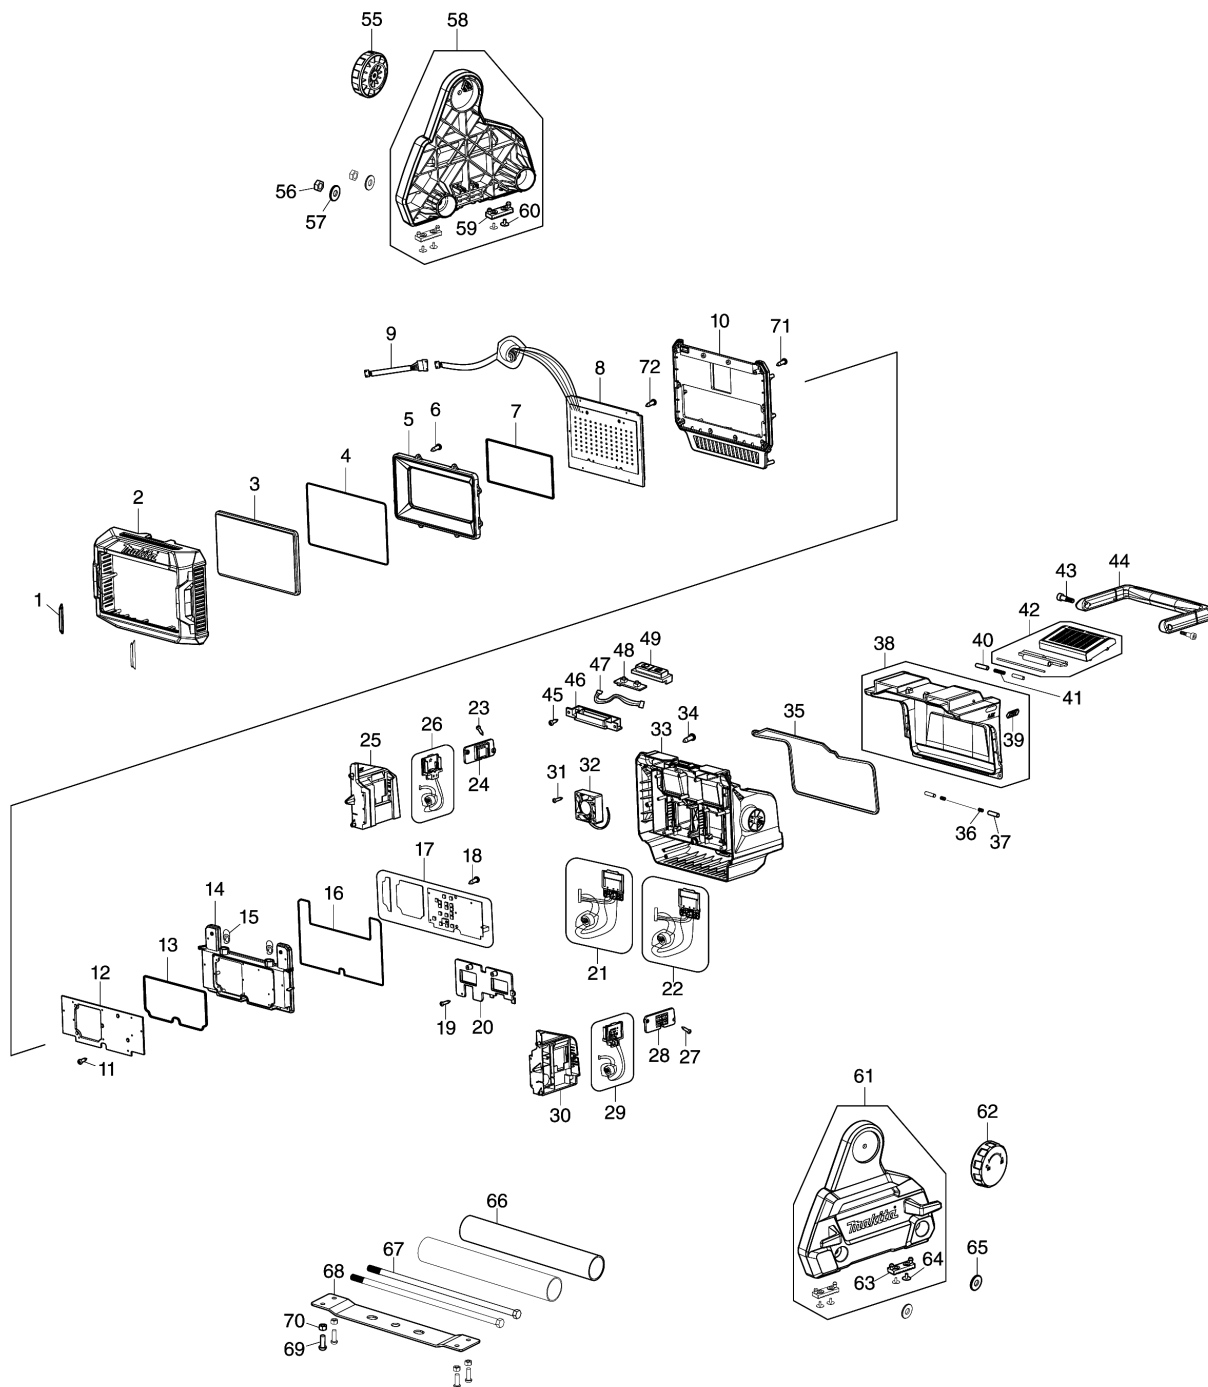

# Model No.ML009G CORDLESS WORKLIGHT

Model No.ML009G CORDLESS WORKLIGHT

Položka	Číslo dílu	Popis	Změna	Množství	New/Old	Možnost 1	Možnost 2	Poznámka
001	GM00002450	FRONT COVER PLATE		2				
002	GM00002418	FRONT COVER ASSY		1				
003	GM00002419	LENS ASSY		1				
004	GM00002420	O-RING		1				
005	GM00002421	REFLECTOR ASSY		1				
006	GM00001333	SCREW 3 X 12PB B0130120702		8				
007	GM00002422	O-RING		1				
008	GM00002423	LED PCBA ASSY		1				
009	GM00002451	LEAD UNIT ASSY		1				
010	GM00002424	MID-BODY COVER		1				
011	GM00002165	SCREW 3X18 PT		16				
012	GM00002425	HEAT SINK		1				
013	GM00002426	O-RING		1				
014	GM00002427	POWER CASE		1				
015	GM00002320	EVA		2				
016	GM00002428	O-RING		1				
017	GM00002455	MAIN PCBA ASSY		1				
018	GM00001332	SCREW 3 X 8 PB		5				
019	GM00002165	SCREW 3X18 PT		9				
020	GM00002430	TERMINAL HOLDING PLATE ASSY		1				
021	GM00002435	XGT TERMINAL ASSY		1				
022	GM00002436	XGT TERMINAL ASSY		1				
023	GM00002165	SCREW 3X18 PT		2				
024	GM00002438	TERMINAL HOLDING ASSY		1				
025	GM00002437	BATTERY SUPPORT		1				
026	GM00002433	LXT TERMINAL ASSY		1				
027	GM00002165	SCREW 3X18 PT		2				
028	GM00002434	TERMINAL HOLDING ASSY		1				
029	GM00002432	LXT TERMINAL ASSY		1				
030	GM00002431	BATTERY SUPPORT		1				
031	GM00002193	SCREW 4X30 PA		4				
032	GM00002194	COOLING FAN		1				
033	GM00002456	MID-BODY ASSY		1				
034	GM00002165	SCREW 3X18 PT		13				
035	GM00002440	O-RING		1				
036	GM00002441	SPRING		2				
037	GM00002403	SHAFT		2				
038	GM00002442	BATTERY LOCK COVER ASSY		1				
D10		INC. 39						
039	GM00002310	XGT LABEL		1				
040	GM00002255	SHAFT A		2				
041	GM00002309	SPRING		1				
042	GM00002443	LATCH ASSY		1				
043	GM00002137	INSIDE-HEX SCREW		2				