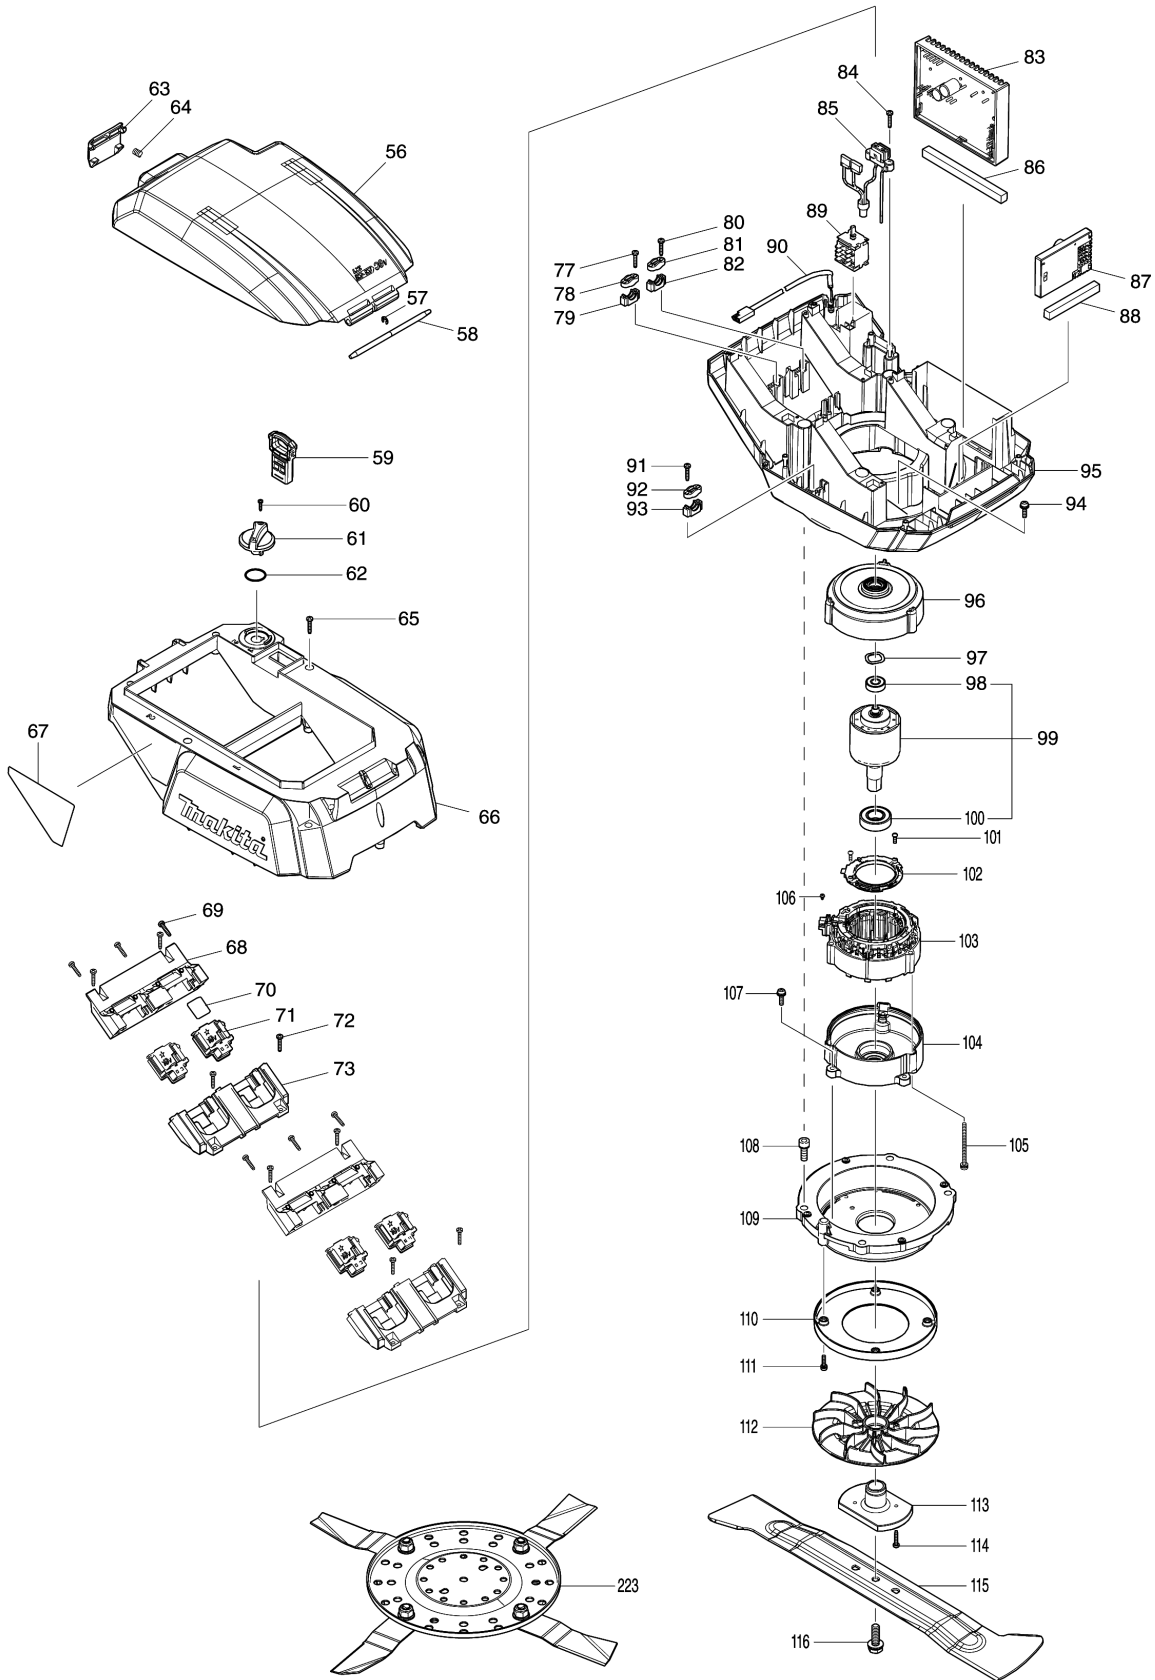

Model No.DLM536 530MM CORDLESS LAWN MOWER