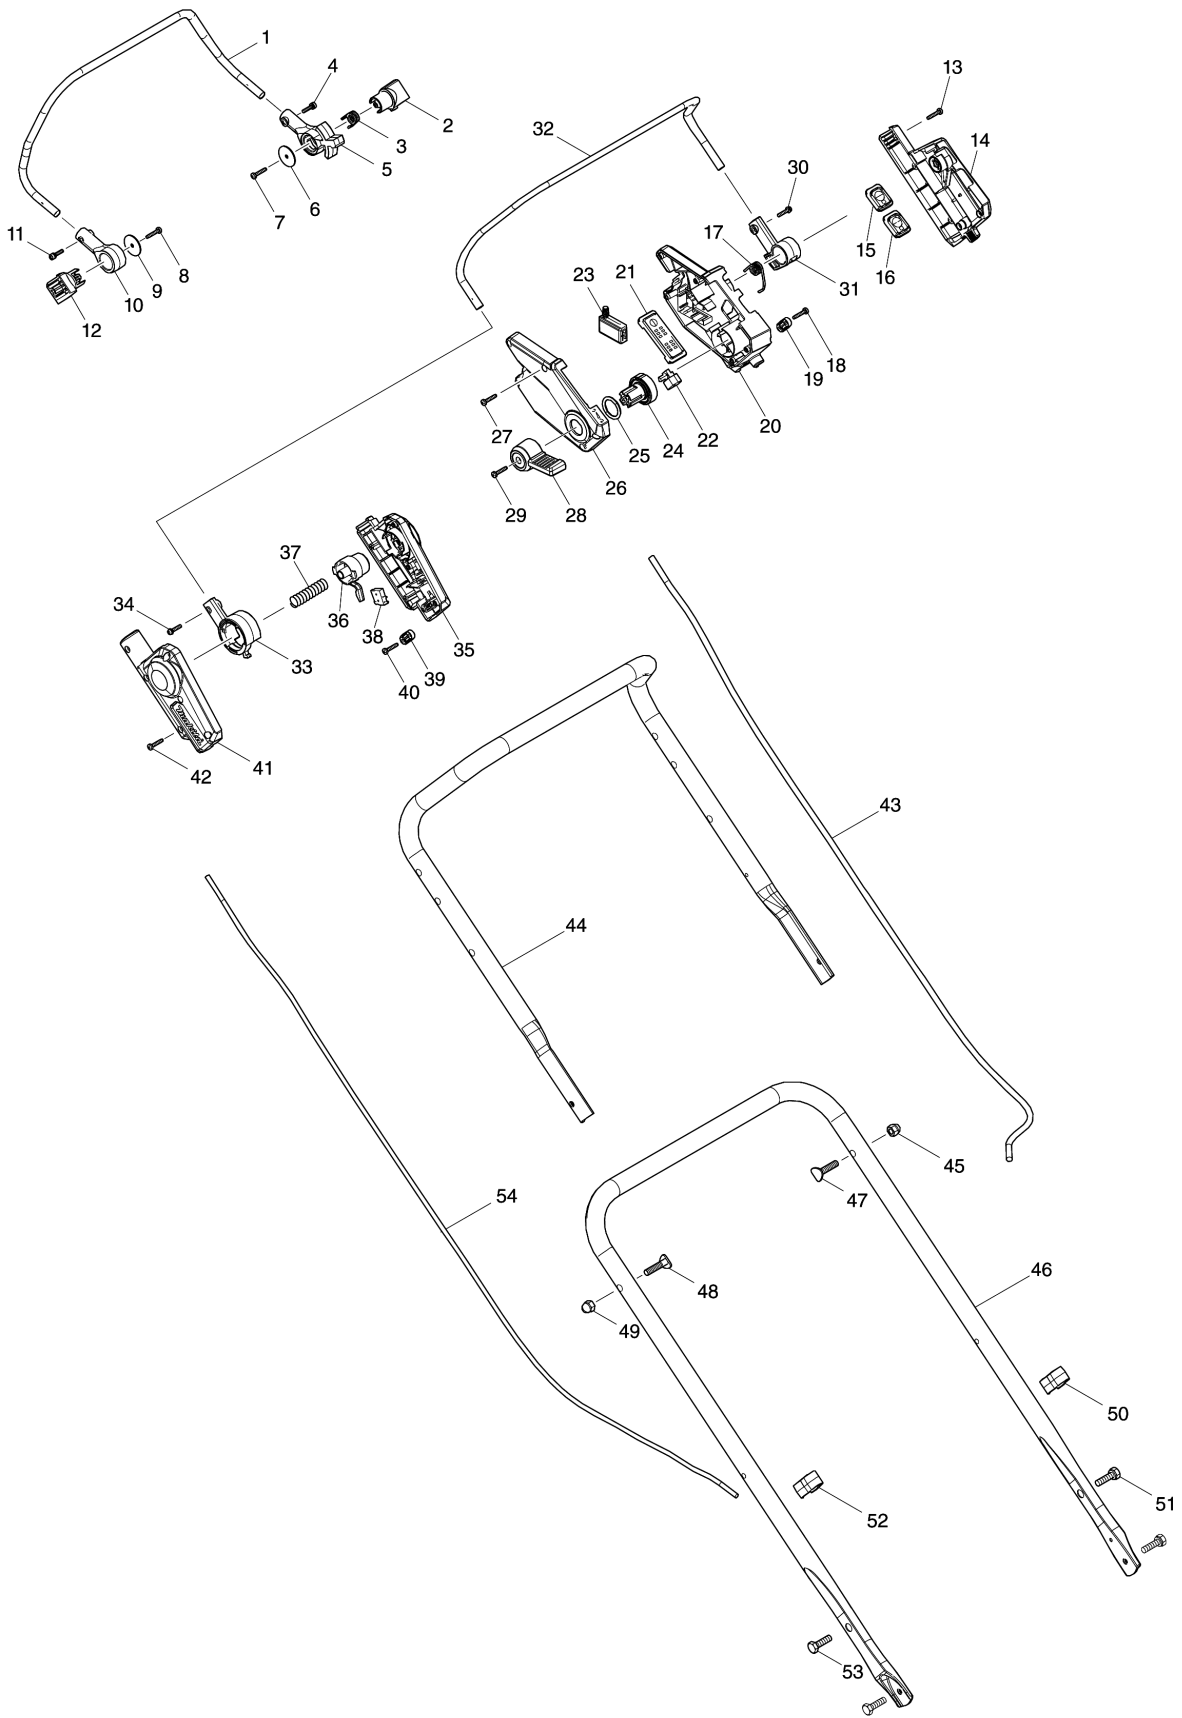

Model No.DLM536 530MM CORDLESS LAWN MOWER