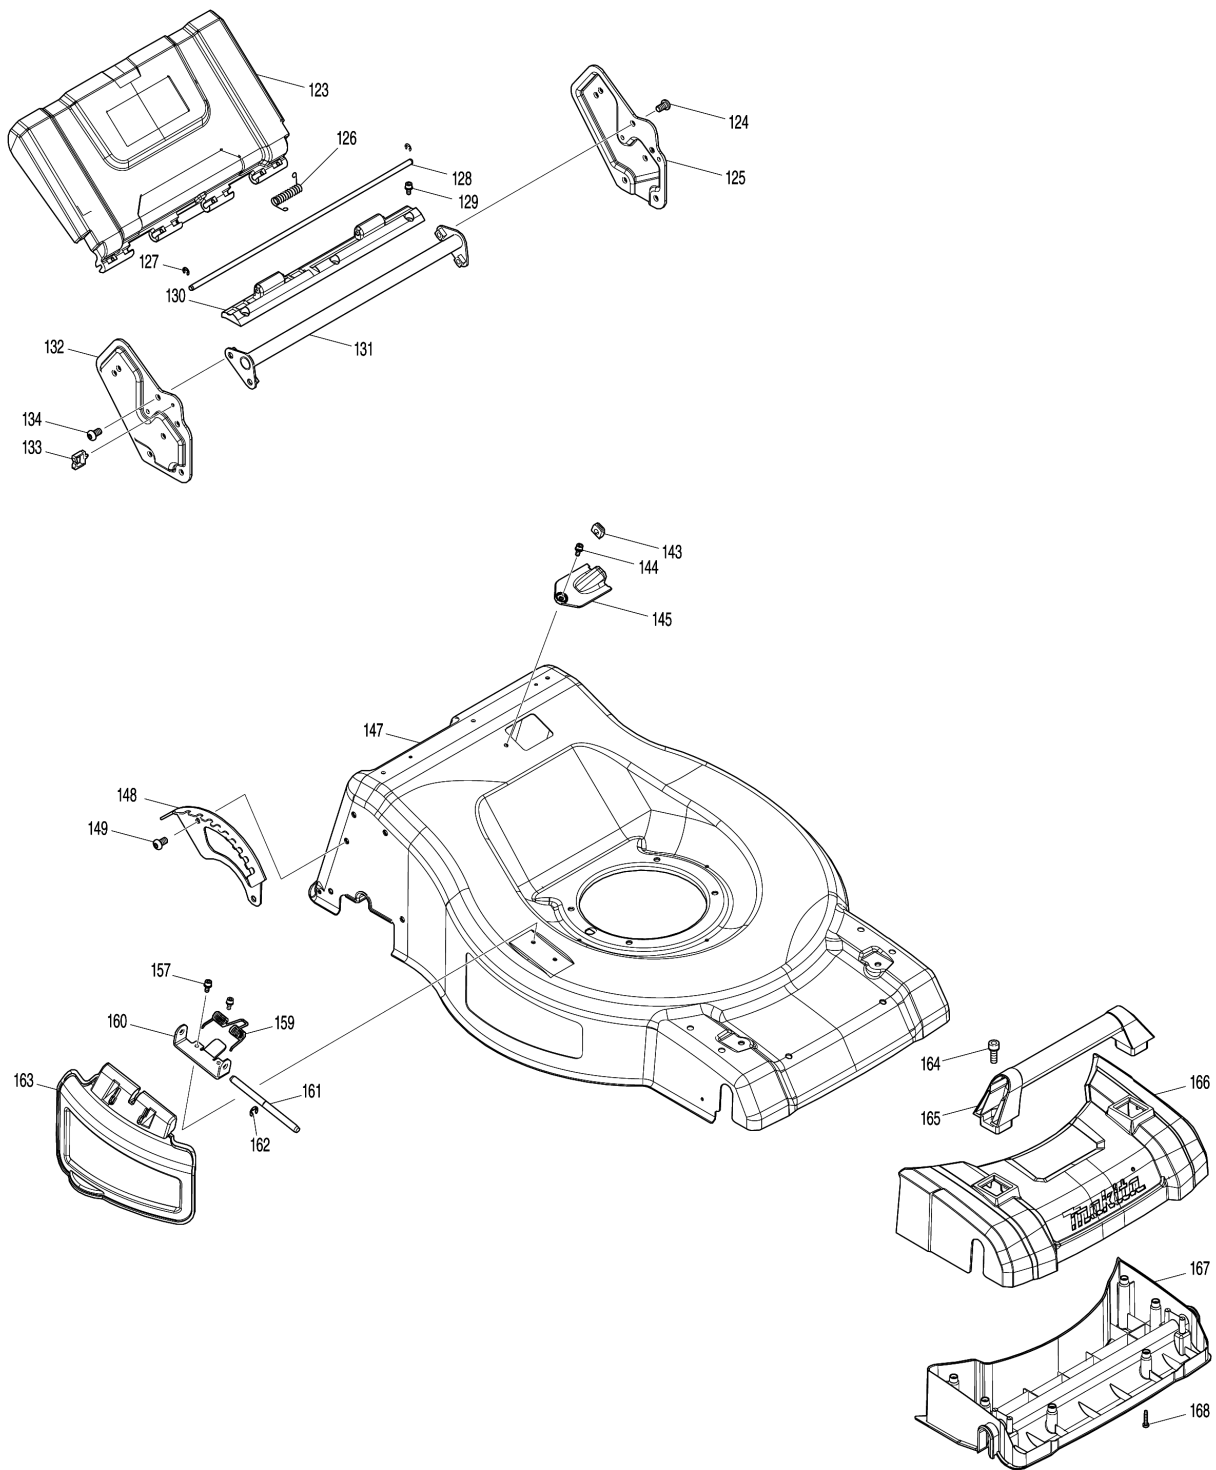

Model No.DLM536 530MM CORDLESS LAWN MOWER