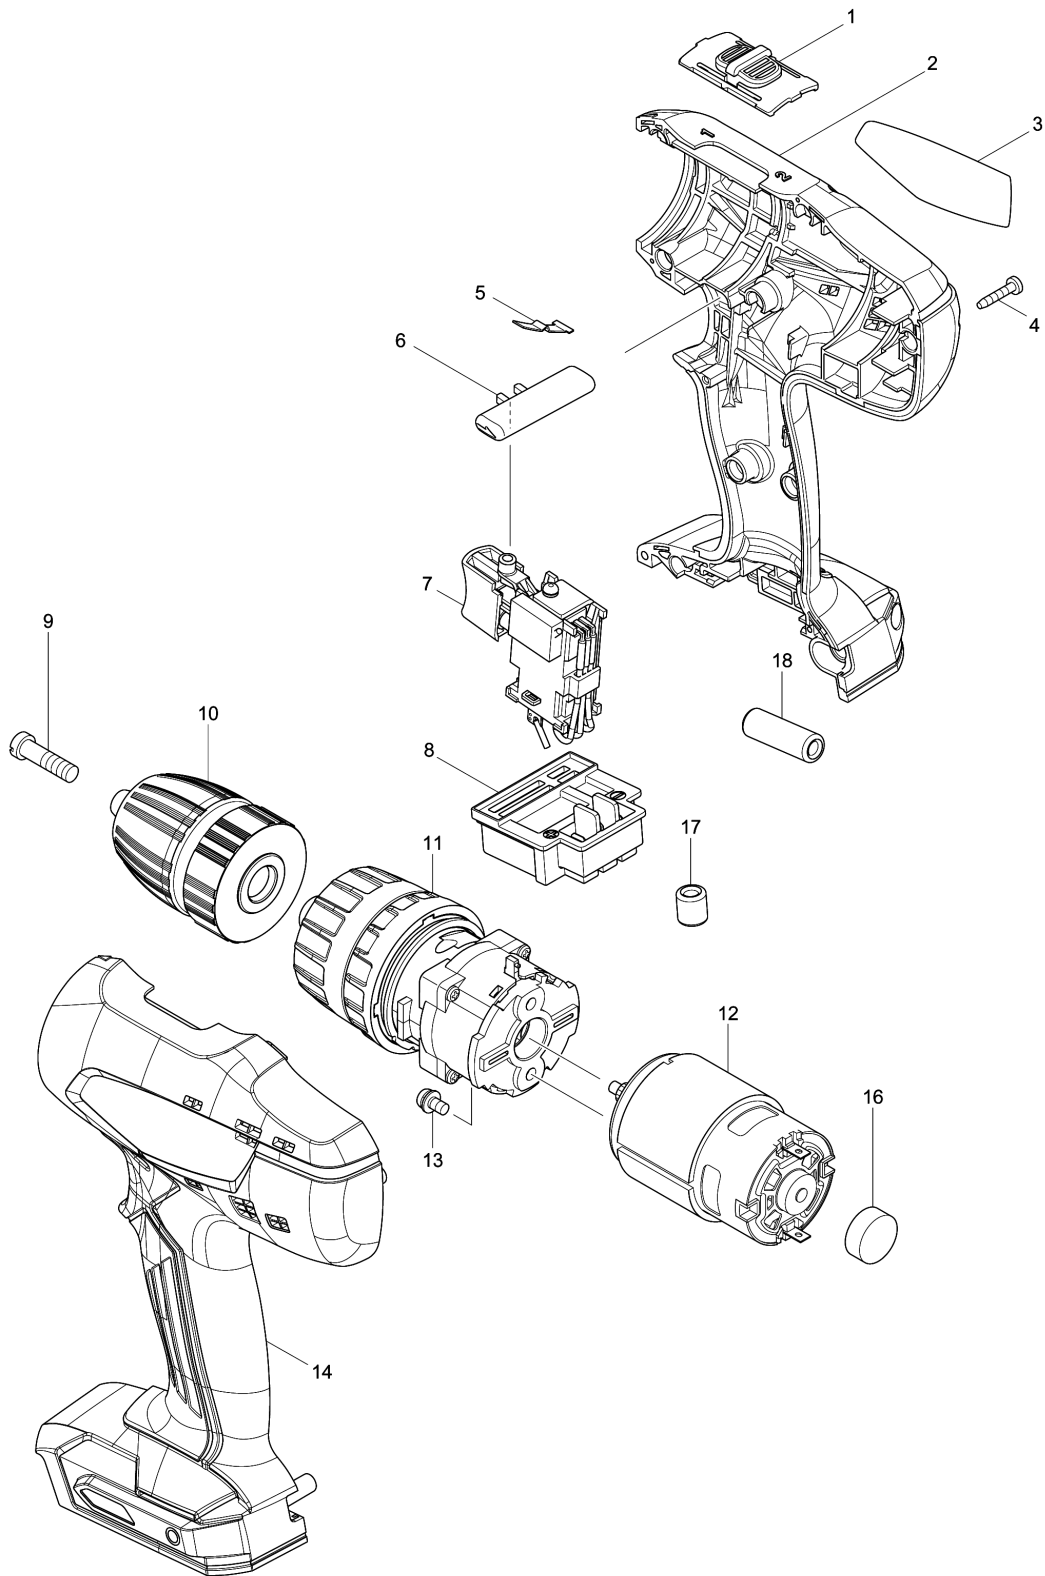

Model No.M8301D CORDLESS HAMMER DRIVER DRILL

Model No.M8301D CORDLESS HAMMER DRIVER DRILL

Položka	Číslo dílu	Popis	Změna	Množství	New/Old	Možnost 1	Možnost 2	Poznámka
001	125927-4	SPEED CHANGE LEVER ASS'Y		1				
C10	231433-0	COMPRESSION SPRING 4		2				
002	183G21-0	HOUSING SET		1				
C10	252126-6	HEX. LOCK NUT M4-7		2				
D10		INC. 14						
003	852B93-3	M8301D NAME PLATE		1				
004	266429-2	TAPPING SCREW 3X16		9				
005	232182-2	LEAF SPRING		1				
006	452399-3	F/R CHANGE LEVER		1				
007	638861-4	SWITCH UNIT		1				
D10		INC. 16,17						
008	643862-9	TERMINAL		1				
009	251468-5	- FLAT HEAD SCREW M6X22		1				
010	766013-8	KEYLESS DRILL CHUCK 13		1				
011	140800-7	GEAR ASSEMBLY		1				
012	629834-8	DC MOTOR		1				
013	911108-4	PAN HEAD SCREW M4X8		2				
014	183G21-0	HOUSING SET		1				
C10	252126-6	HEX. LOCK NUT M4-7		2				
D10		INC. 2						
015	421940-3	CAP		1				
016	688164-6	LINE FILTER		1				
017	688165-4	LINE FILTER		1				
A01	821694-6	PLASTIC CARRYING CASE		1				
C10	452143-8	SHAFT		2				
C20	452432-1	SLIDE LATCH		2				
C30	806G57-9	MAKITA MT LOGO LABEL		1				
A02	812M50-9	M8301DWE PLASTIC CASE LABEL		2				
A03-1	198186-3	BATTERY BL1815G SET		2				
A04	***DC18WA	DC18WA BATTERY CHARGER		1				
A05	452652-7	BATTERY COVER		1				

Please order the parts with part number.

Print Date 18/5/2022