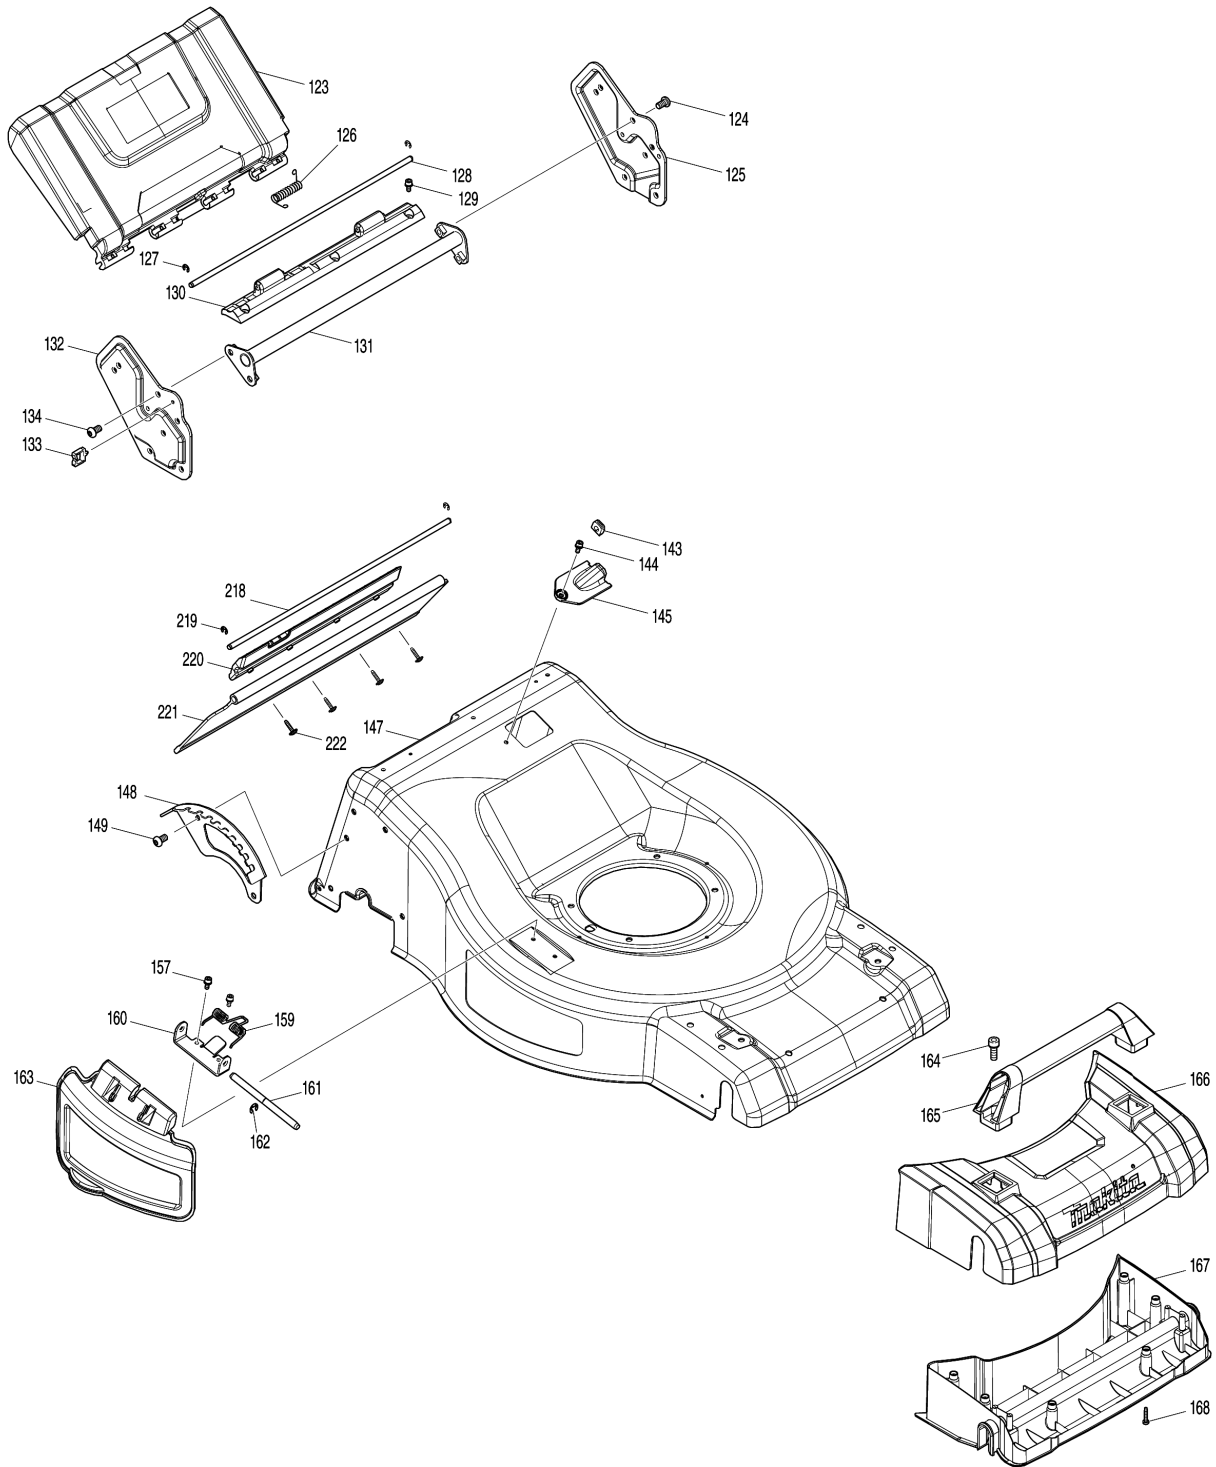

Model No.DLM532 530MM CORDLESS LAWN MOWER