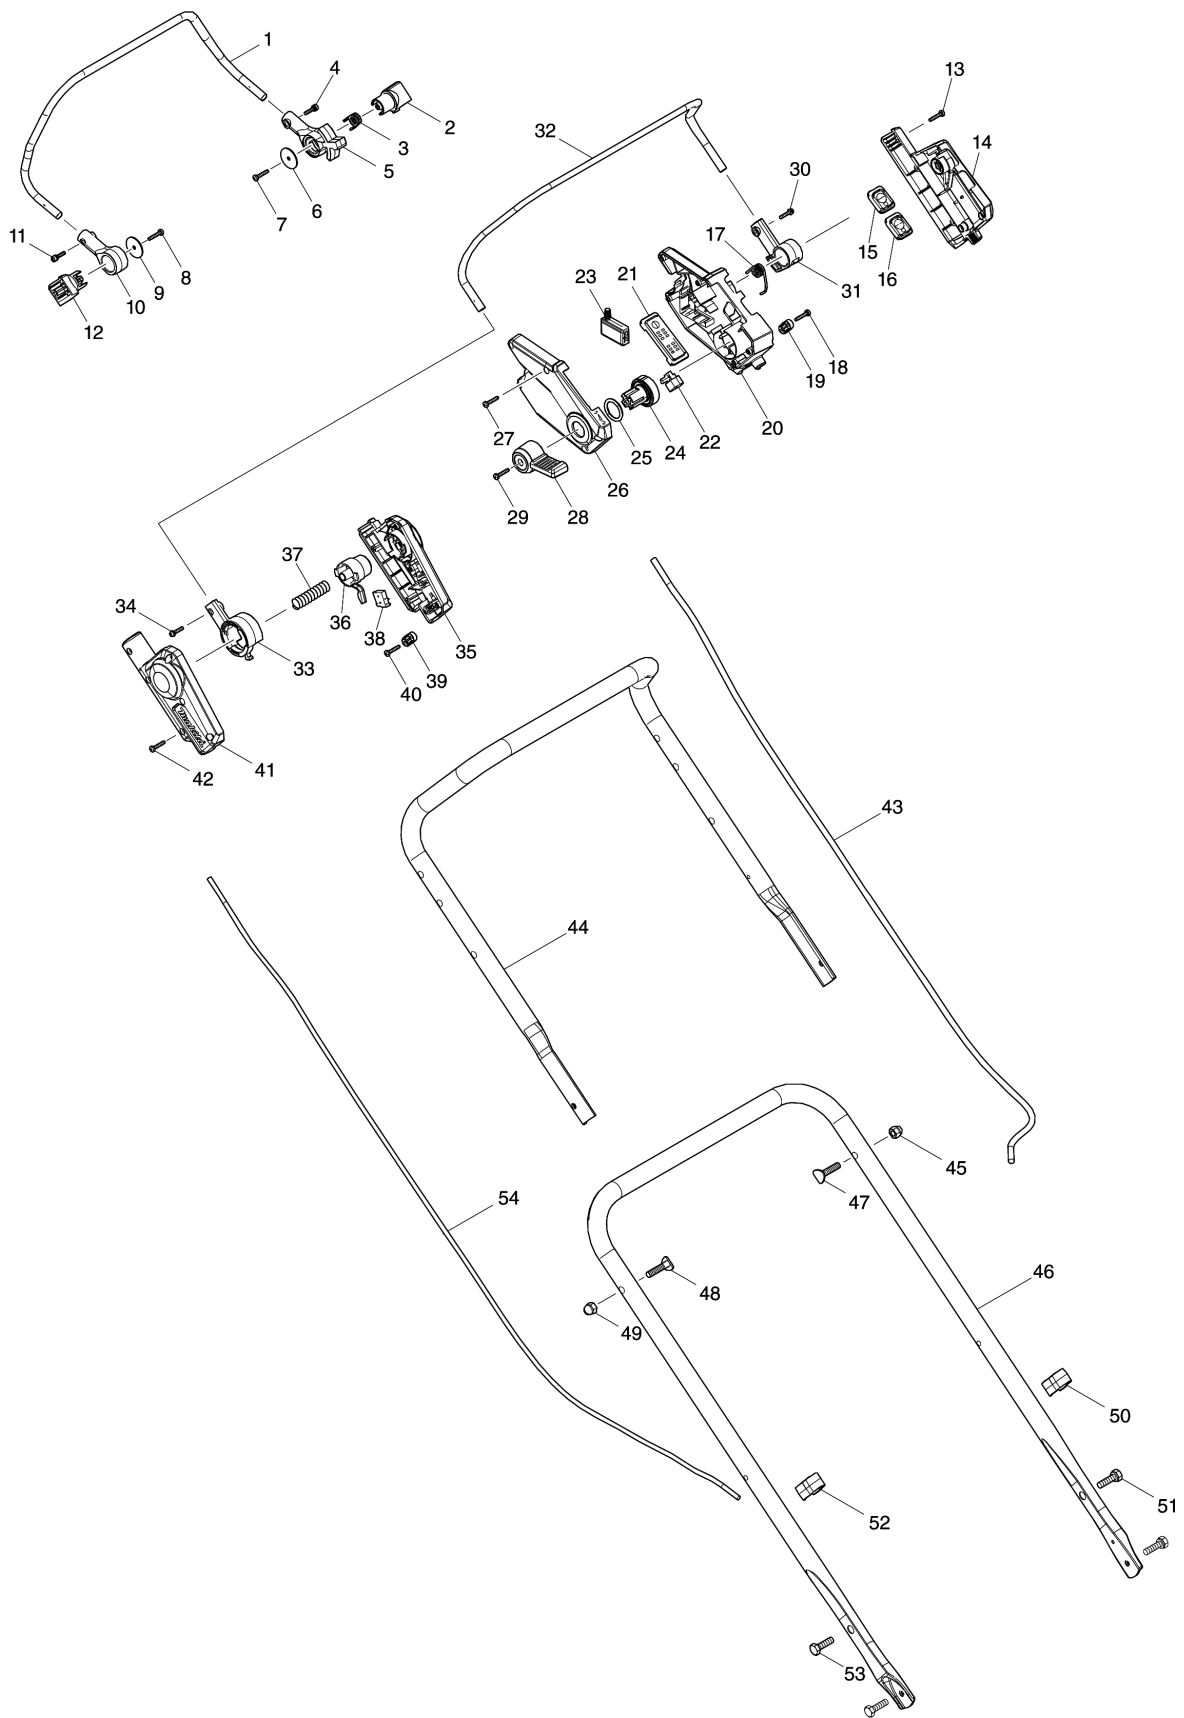

Model No.DLM532 530MM CORDLESS LAWN MOWER