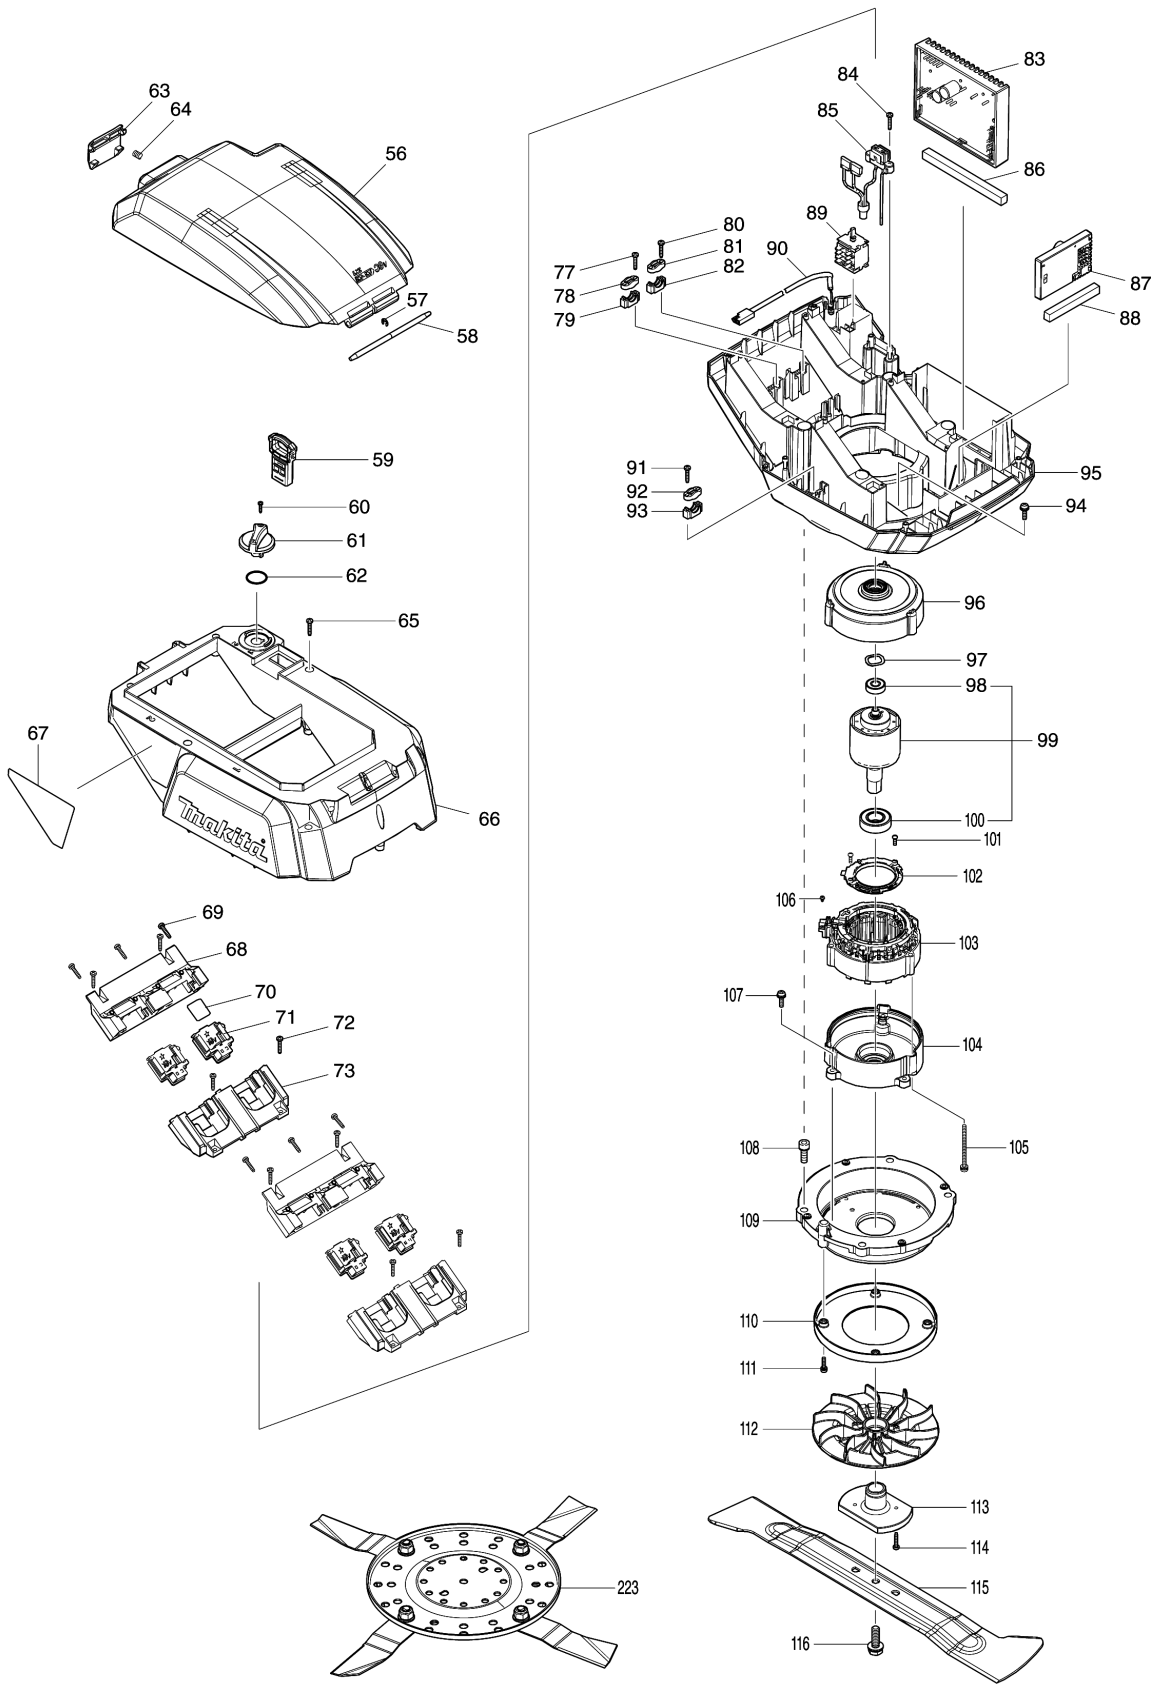

Model No.DLM532 530MM CORDLESS LAWN MOWER