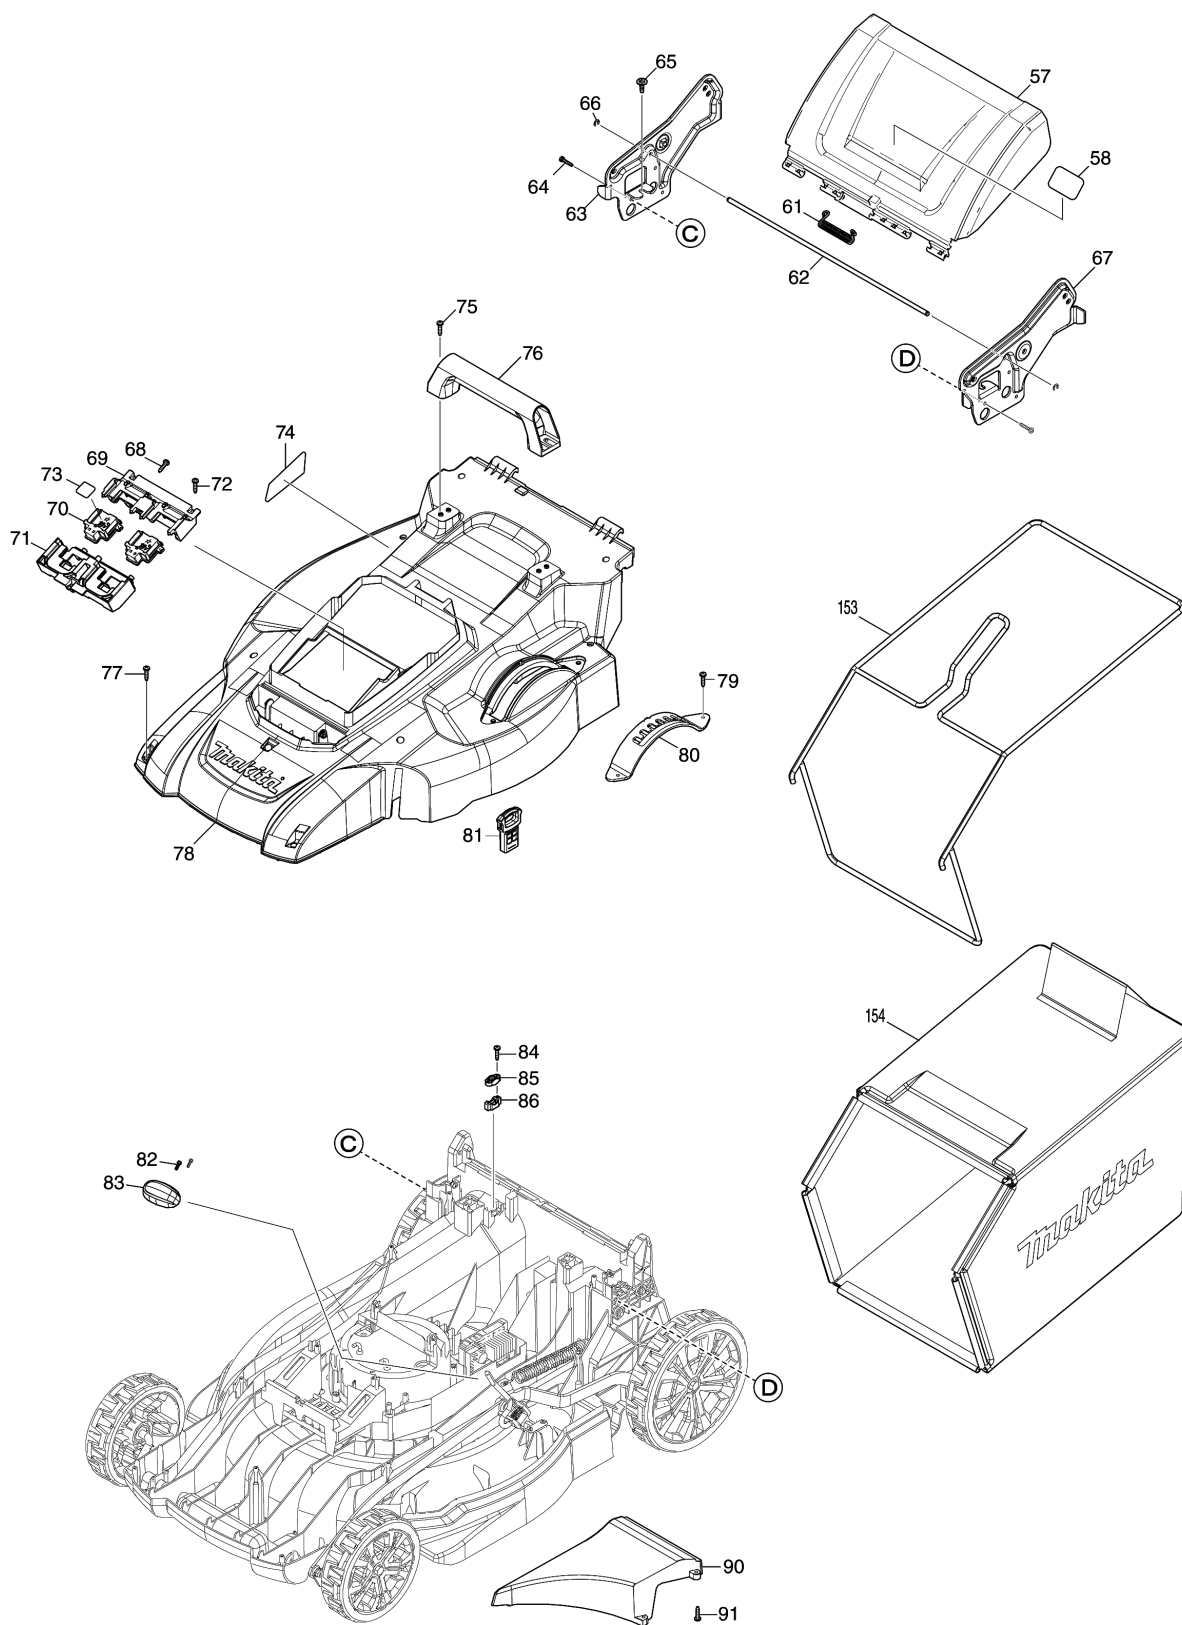

Model No.DLM480 480MM CORDLESS LAWN MOWER