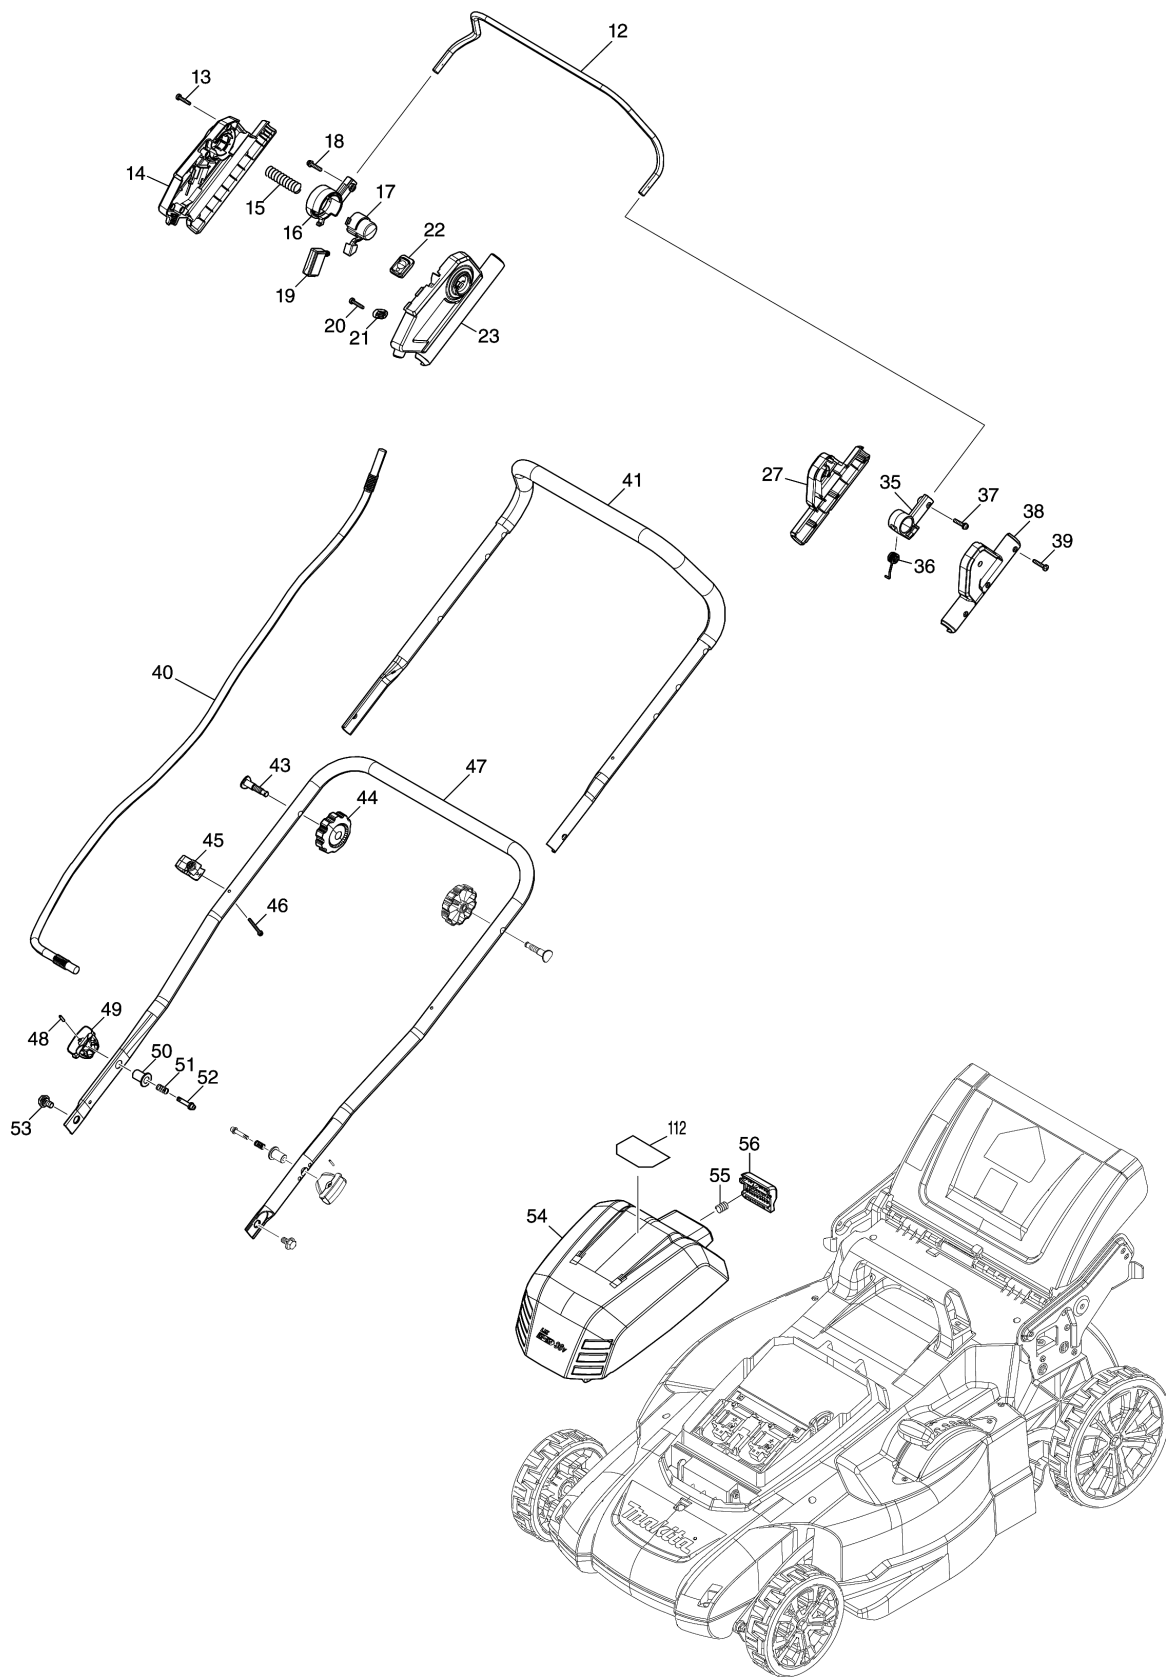

Model No.DLM480 480MM CORDLESS LAWN MOWER