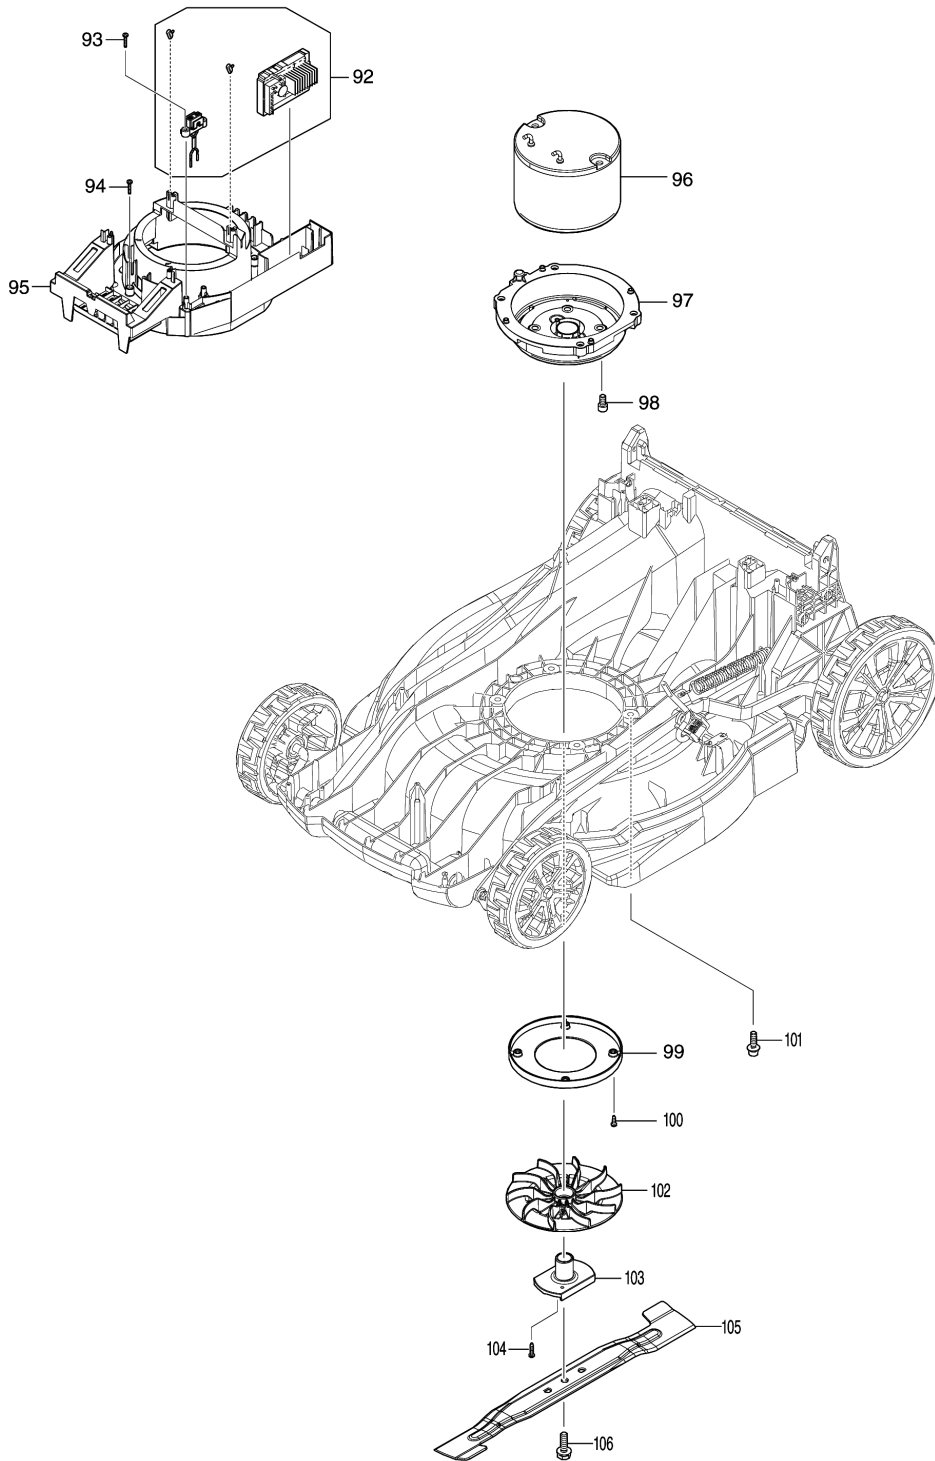

Model No.DLM480 480MM CORDLESS LAWN MOWER