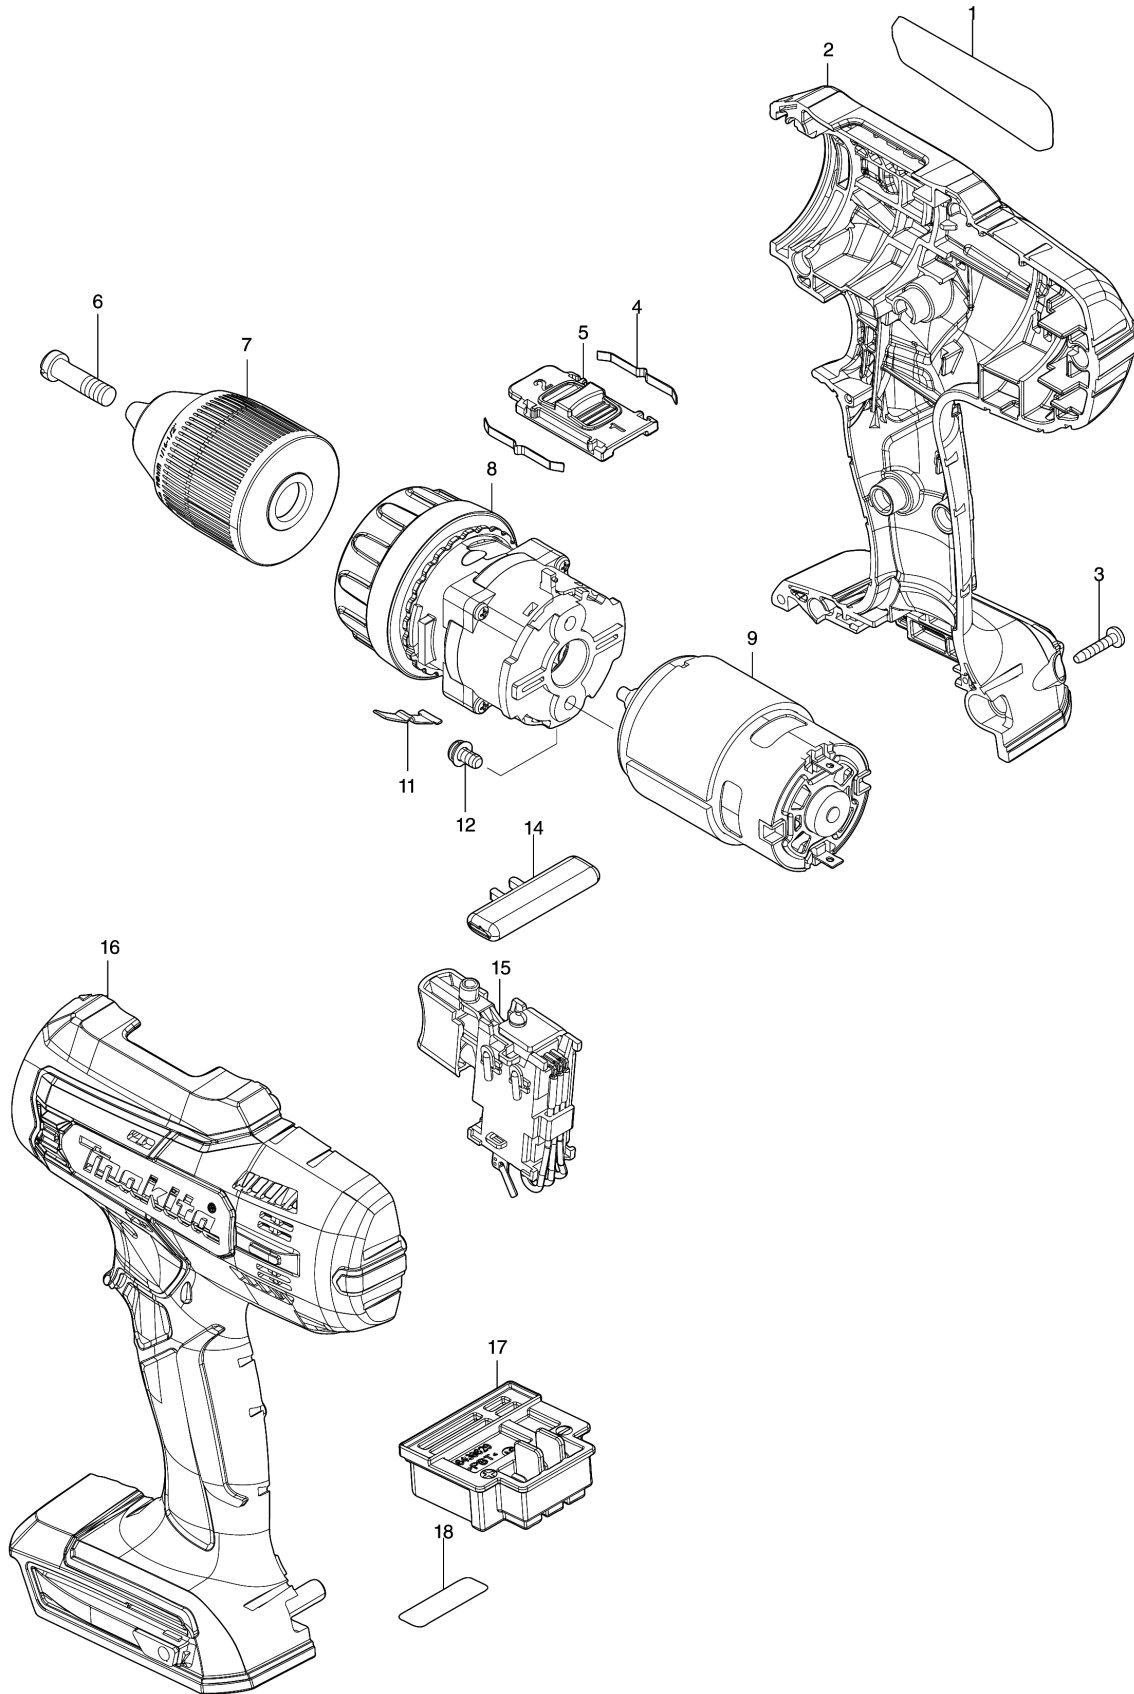

Model No.DF488D CORDLESS DRIVER DRILL

Model No.DF488D CORDLESS DRIVER DRILL

Položka	Číslo dílu	Popis	Změna	Množství	New/Old	Možnost 1	Možnost 2	Poznámka
001	858A54-5	DF488D NAME PLATE		1				
002	183R93-1	HOUSING SET		1				
C10	252126-6	HEX. LOCK NUT M4-7		2				
D10		INC. 16						
003	266429-2	TAPPING SCREW 3X16		9				
004	232220-0	LEAF SPRING		2				
005	127754-5	SPEED CHANGE LEVER ASSEMBLY		1				
C10	233438-6	COMPRESSION SPRING 4		2				
006	251468-5	- FLAT HEAD SCREW M6X22		1				
007	766004-9	KEYLESS DRILL CHUCK 13		1				
008	127734-1	GEAR ASSEMBLY		1				
009	629937-8	DC MOTOR		1				
011	232182-2	LEAF SPRING		1				
012	911108-4	PAN HEAD SCREW M4X8		2				
014	452399-3	F/R CHANGE LEVER		1				
015	638862-2	SWITCH UNIT		1				
C10	688164-6	LINE FILTER		1				
C20	688165-4	LINE FILTER		1				
016	183R93-1	HOUSING SET		1				
C10	252126-6	HEX. LOCK NUT M4-7		2				
D10		INC. 2						
017	643862-9	TERMINAL		1				
018	858A58-7	DF488D SERIAL NO. LABEL		1				
A01	784637-8	+ - BIT 2-45		1				
A02	***DC18WA	DC18WA BATTERY CHARGER		1				
D10		COMPO-PARTS						
A03A	198186-3	BATTERY BL1815G SET		2				
A04	452652-7	BATTERY COVER		1				
A05	821844-3	PLASTIC CARRYING CASE		1				
C10	455522-9	SLIDE LATCH		2				
A06A	8027B9-2	DF488DWE PLASTIC CASE LABEL		2				
A06B	8029A2-1	DF488DWE PLASTIC CASE LABEL		2				

Please order the parts with part number.

Print Date 17/2/2021