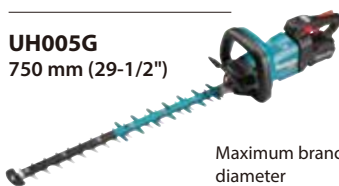

## Beyond cordless hedge trimmer

Optimum blade shape for smooth cutting of thin branches

**Sharp edge curve Blade**

**UH004G**  
600 mm (23-5/8")

**UH005G**  
750 mm (29-1/2")

Run time\*

High/ Med/ Low Model: UH004G / Battery: BL4040

**85/ 160/ 370 min**

Optimum for rough cutting of thick branches

**Sharp edge Blade**

**UH006G**  
600 mm (23-5/8")

**UH007G**  
750 mm (29-1/2")

Strokes per minute

High speed mode (No load speed)

**5,000 min<sup>-1</sup>**

**Standard Blade**

**UH008G**  
600 mm (23-5/8")

**UH009G**  
750 mm (29-1/2")

\*Continuous run time on a single full battery charge/ No load continuous run time (approx)