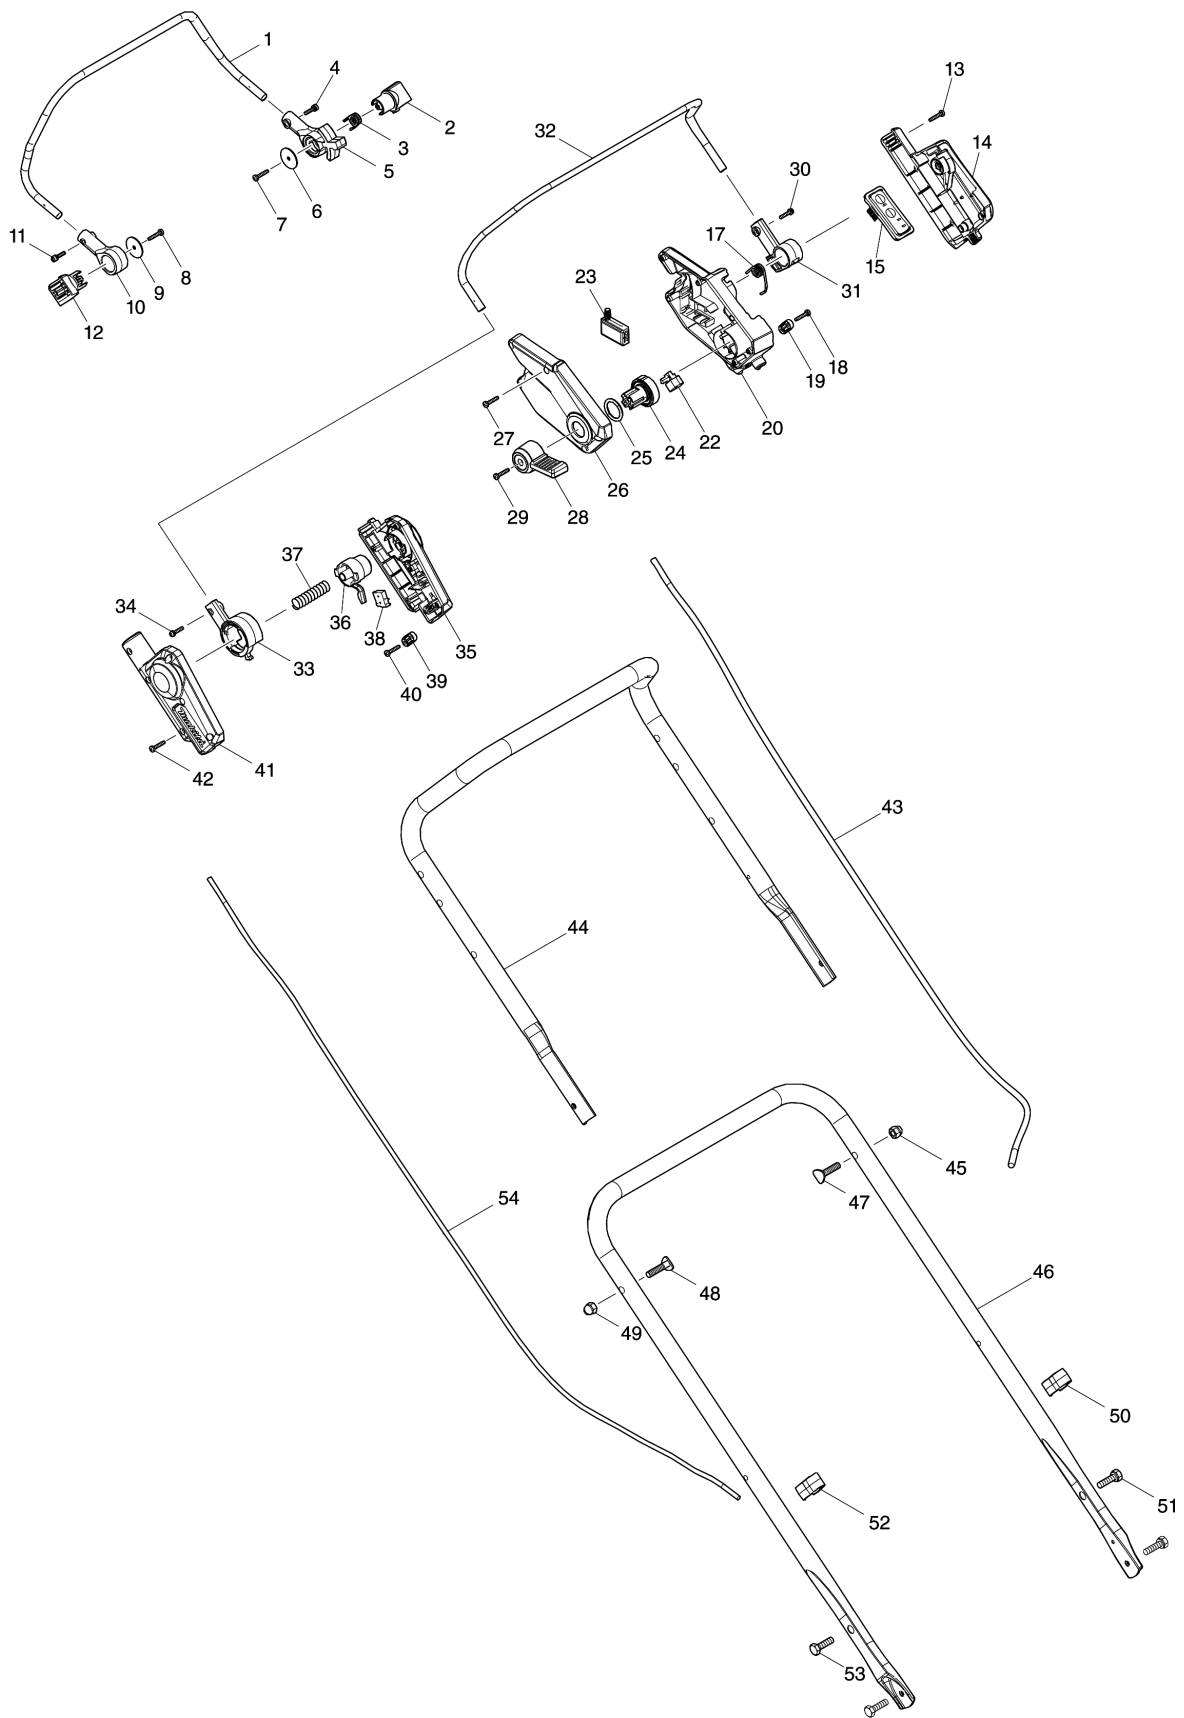

Model No.LM001C BATTERY POWERED LAWN MOWER