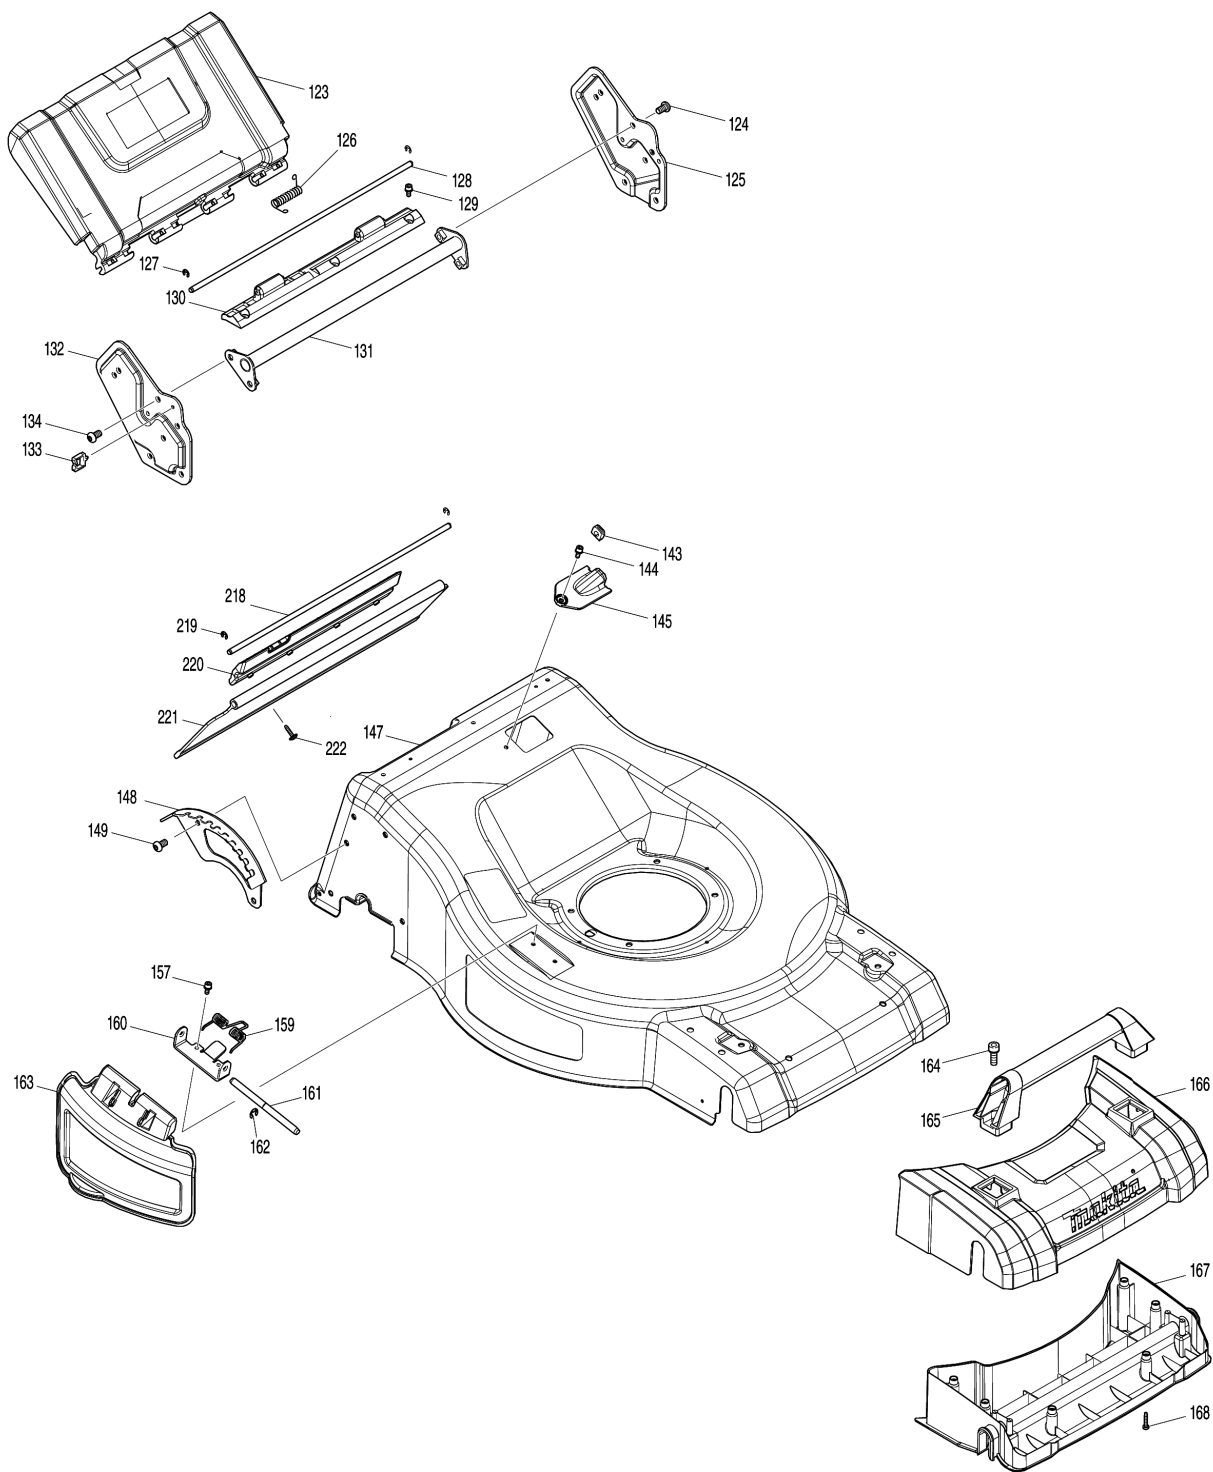

Model No.LM001C BATTERY POWERED LAWN MOWER