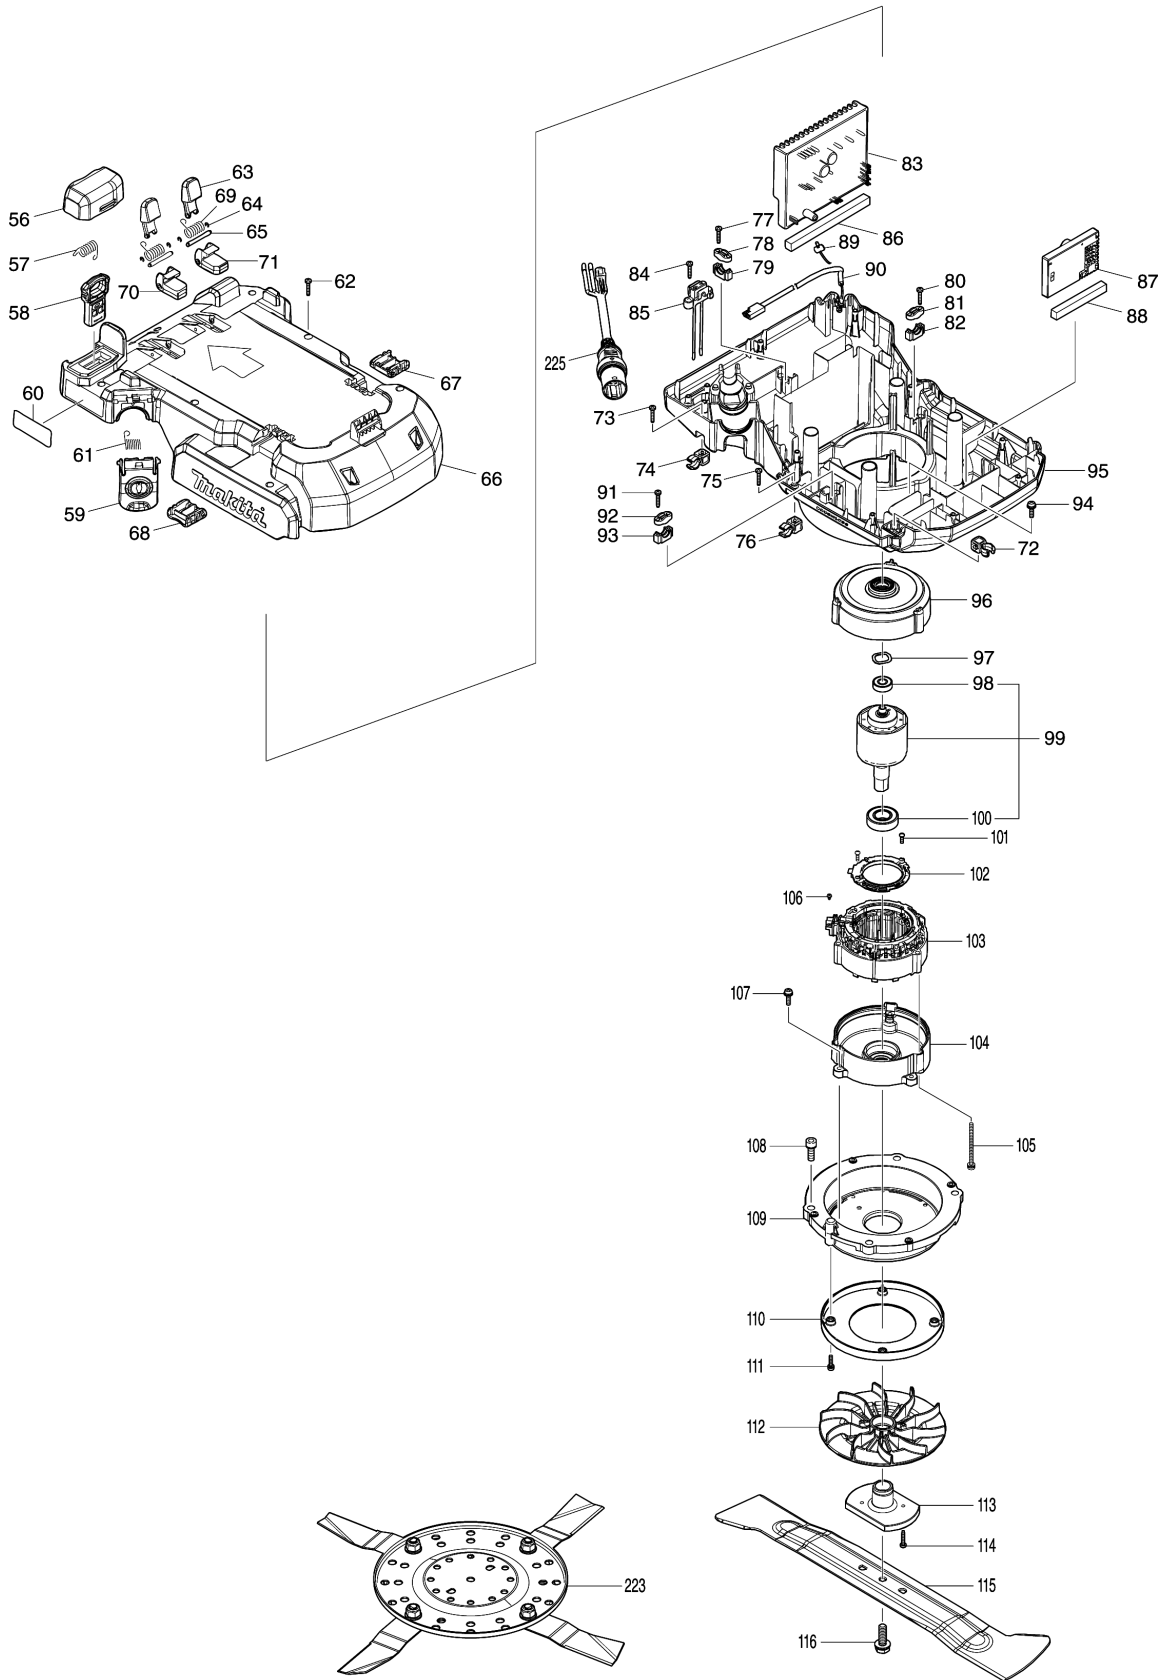

Model No.LM001C BATTERY POWERED LAWN MOWER