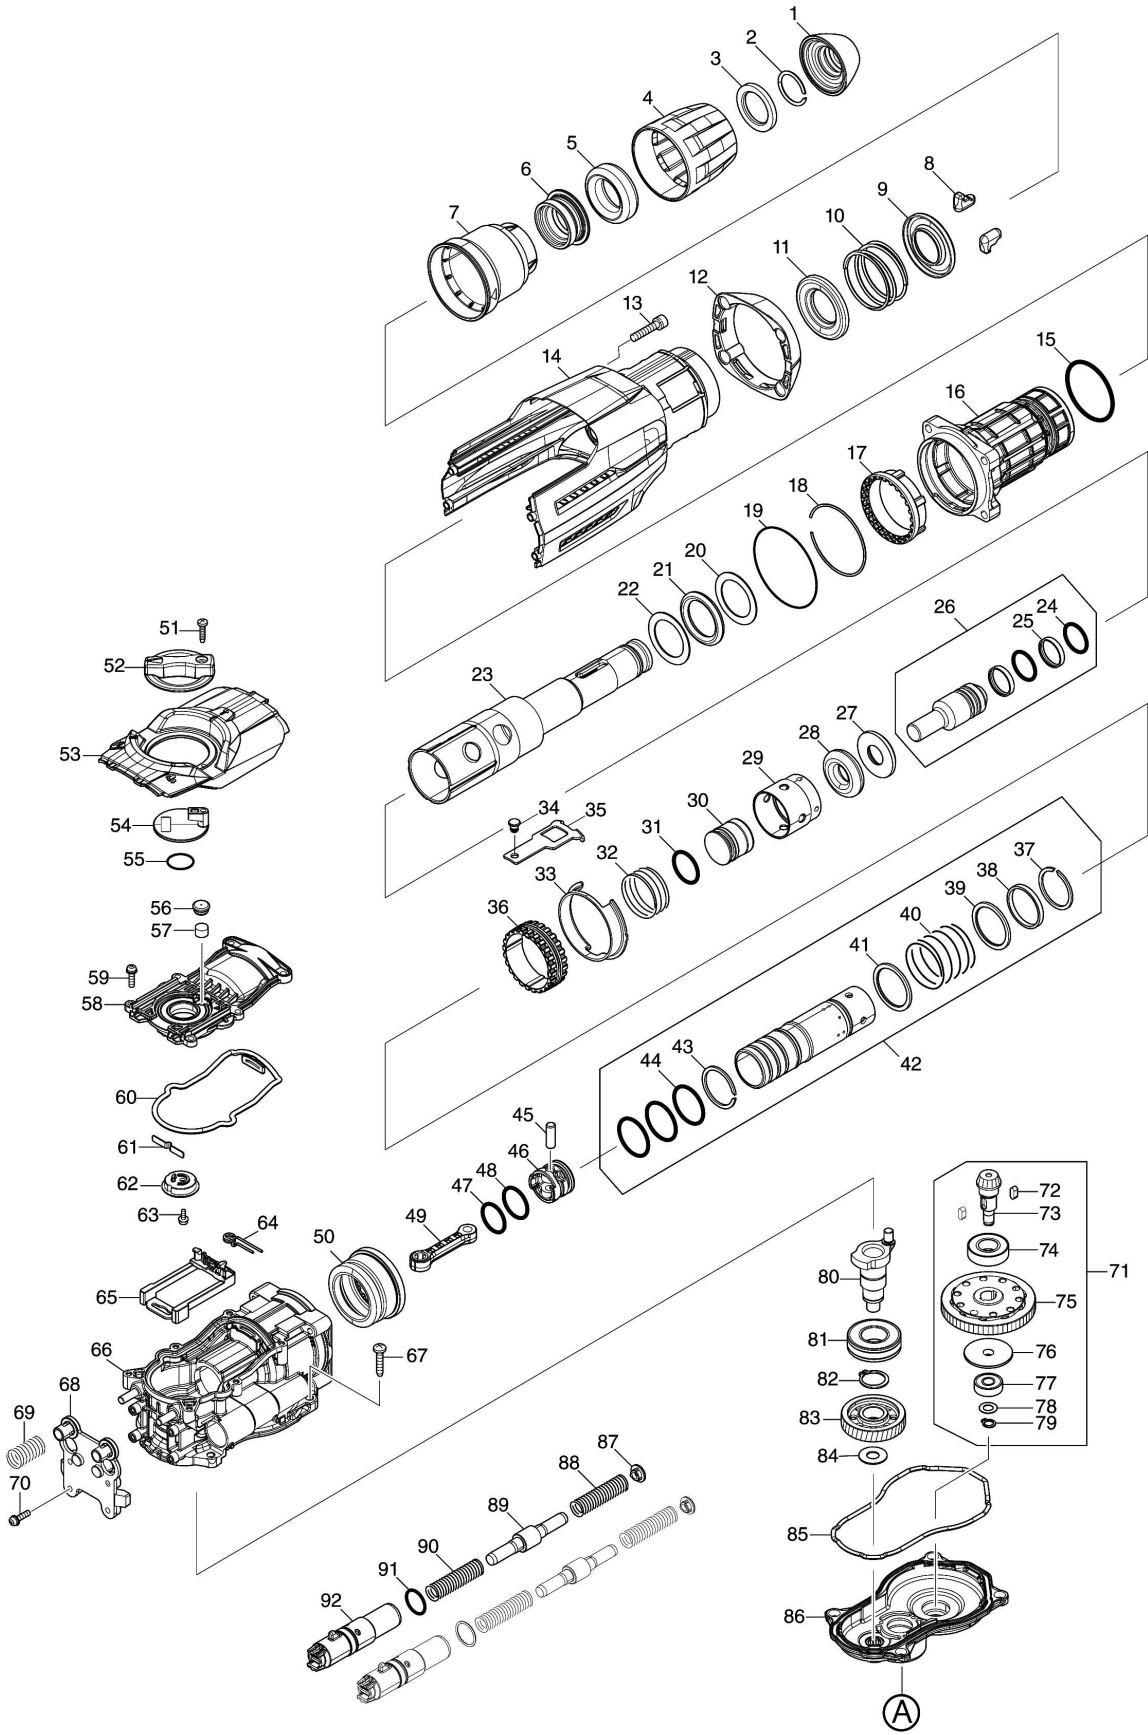

Model No.HR005G 40MM CORDLESS ROTARY HAMMER