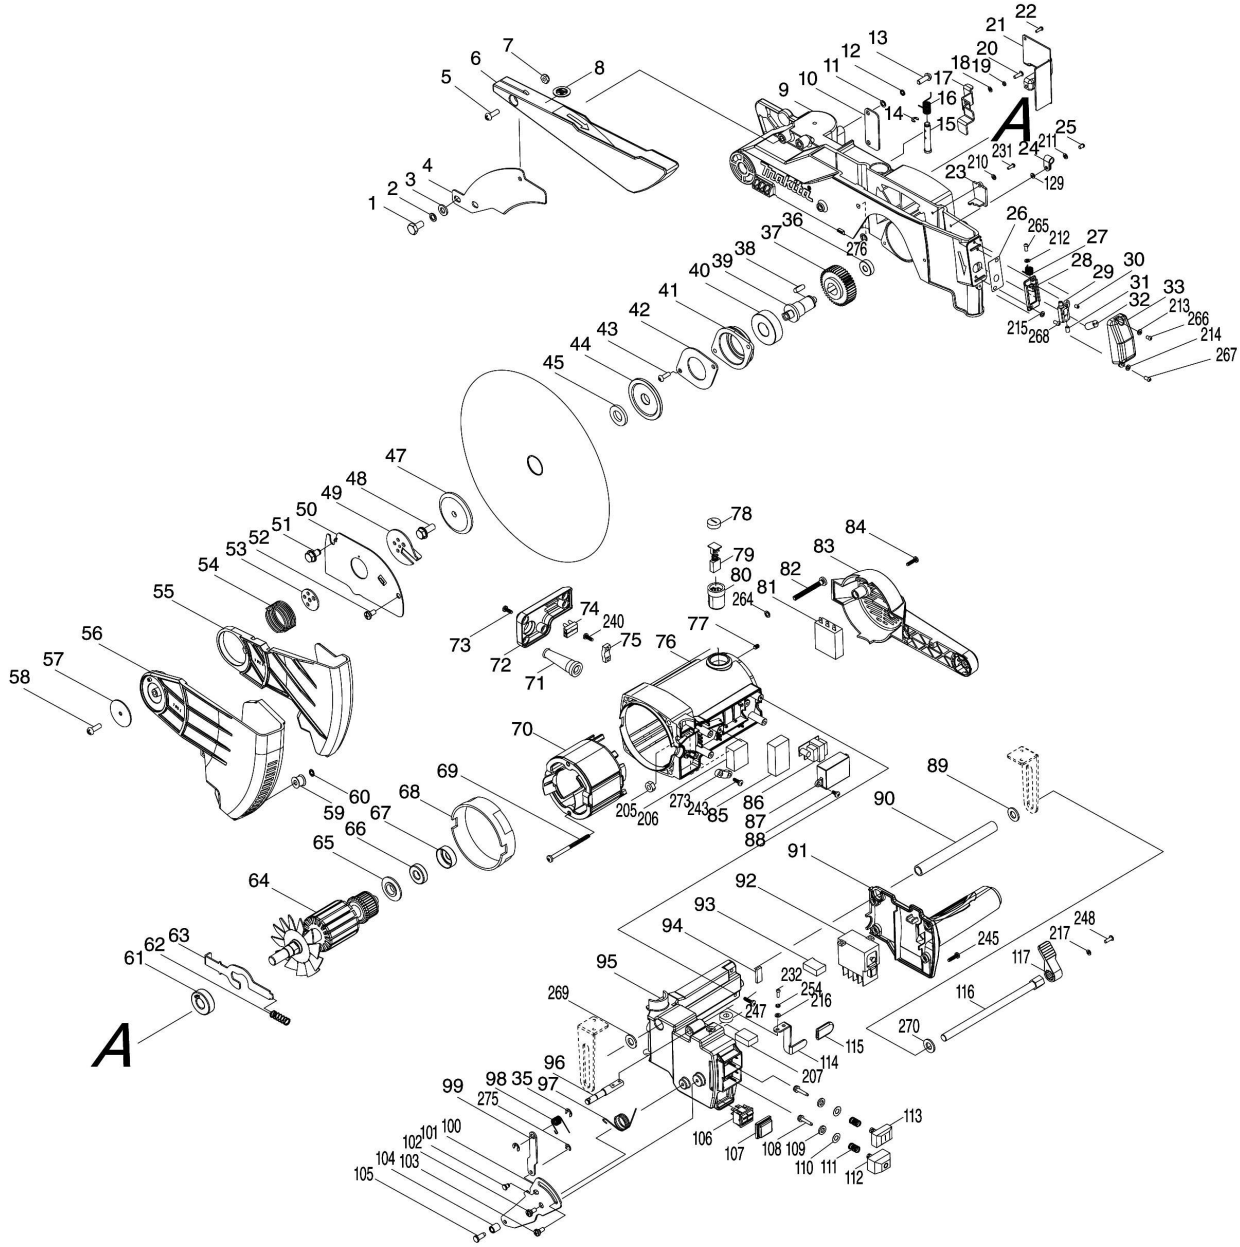

Model No.LH1201FL 305MM TABLE TOP MITER SAW