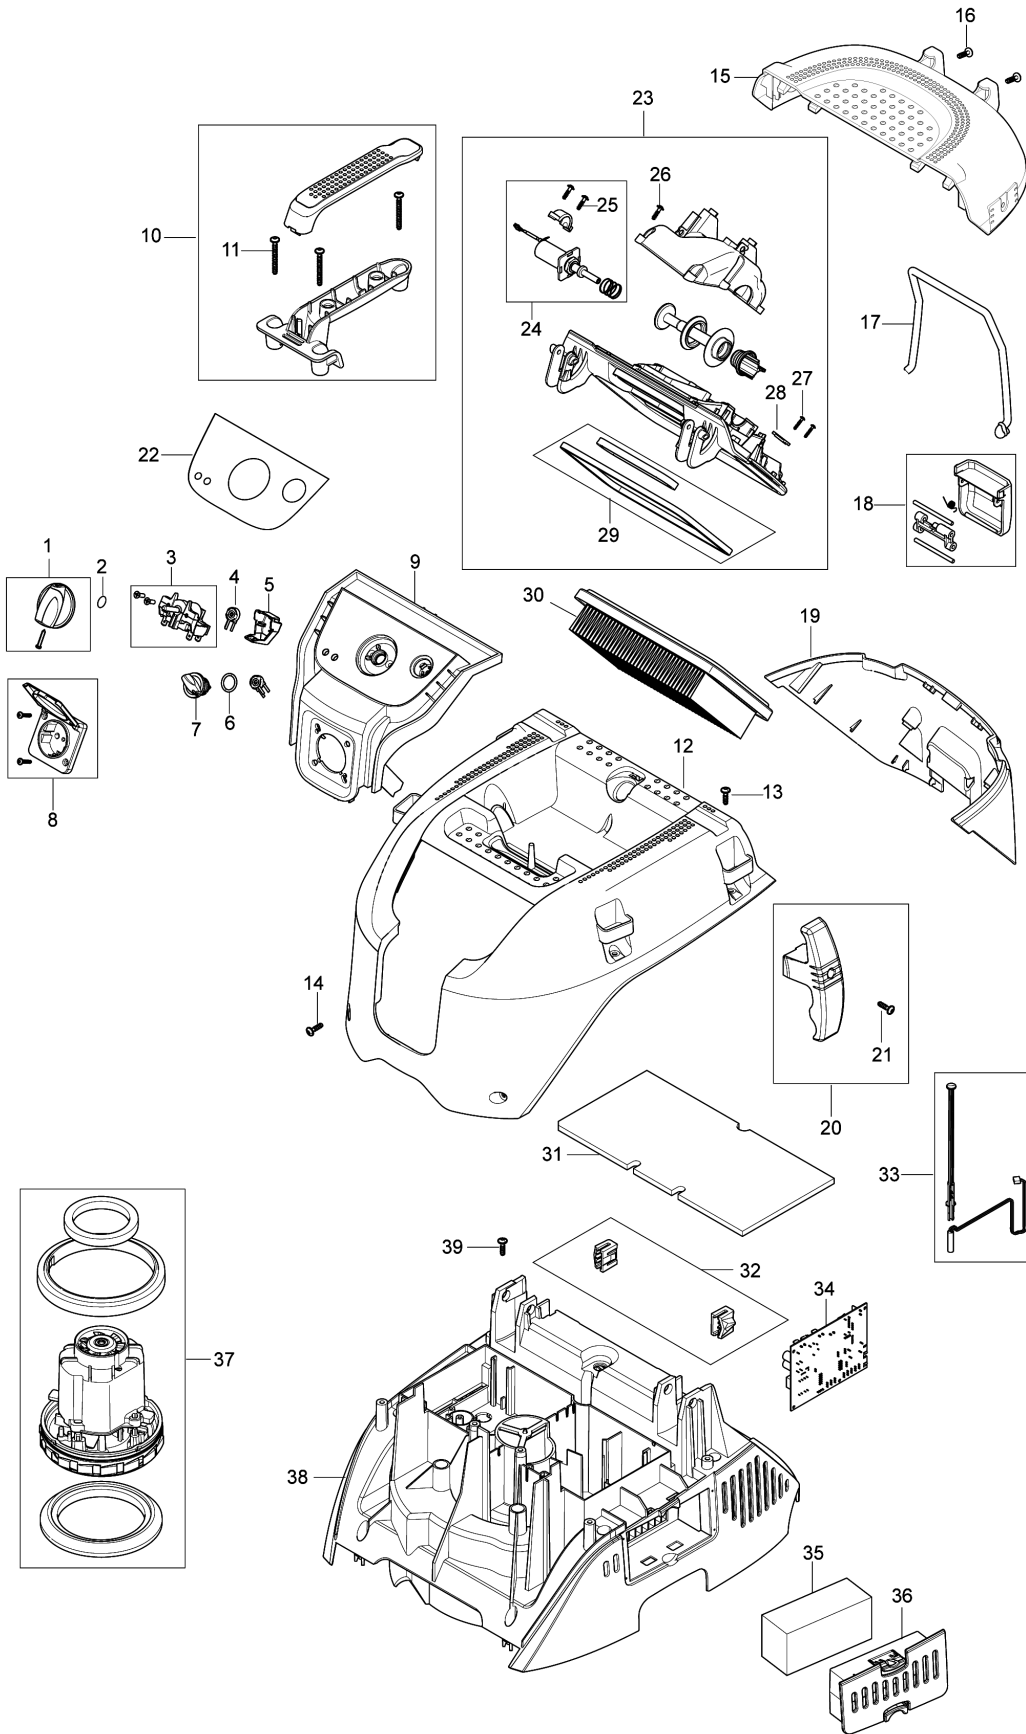

Model No.VC4210L VACUUM CLEANER