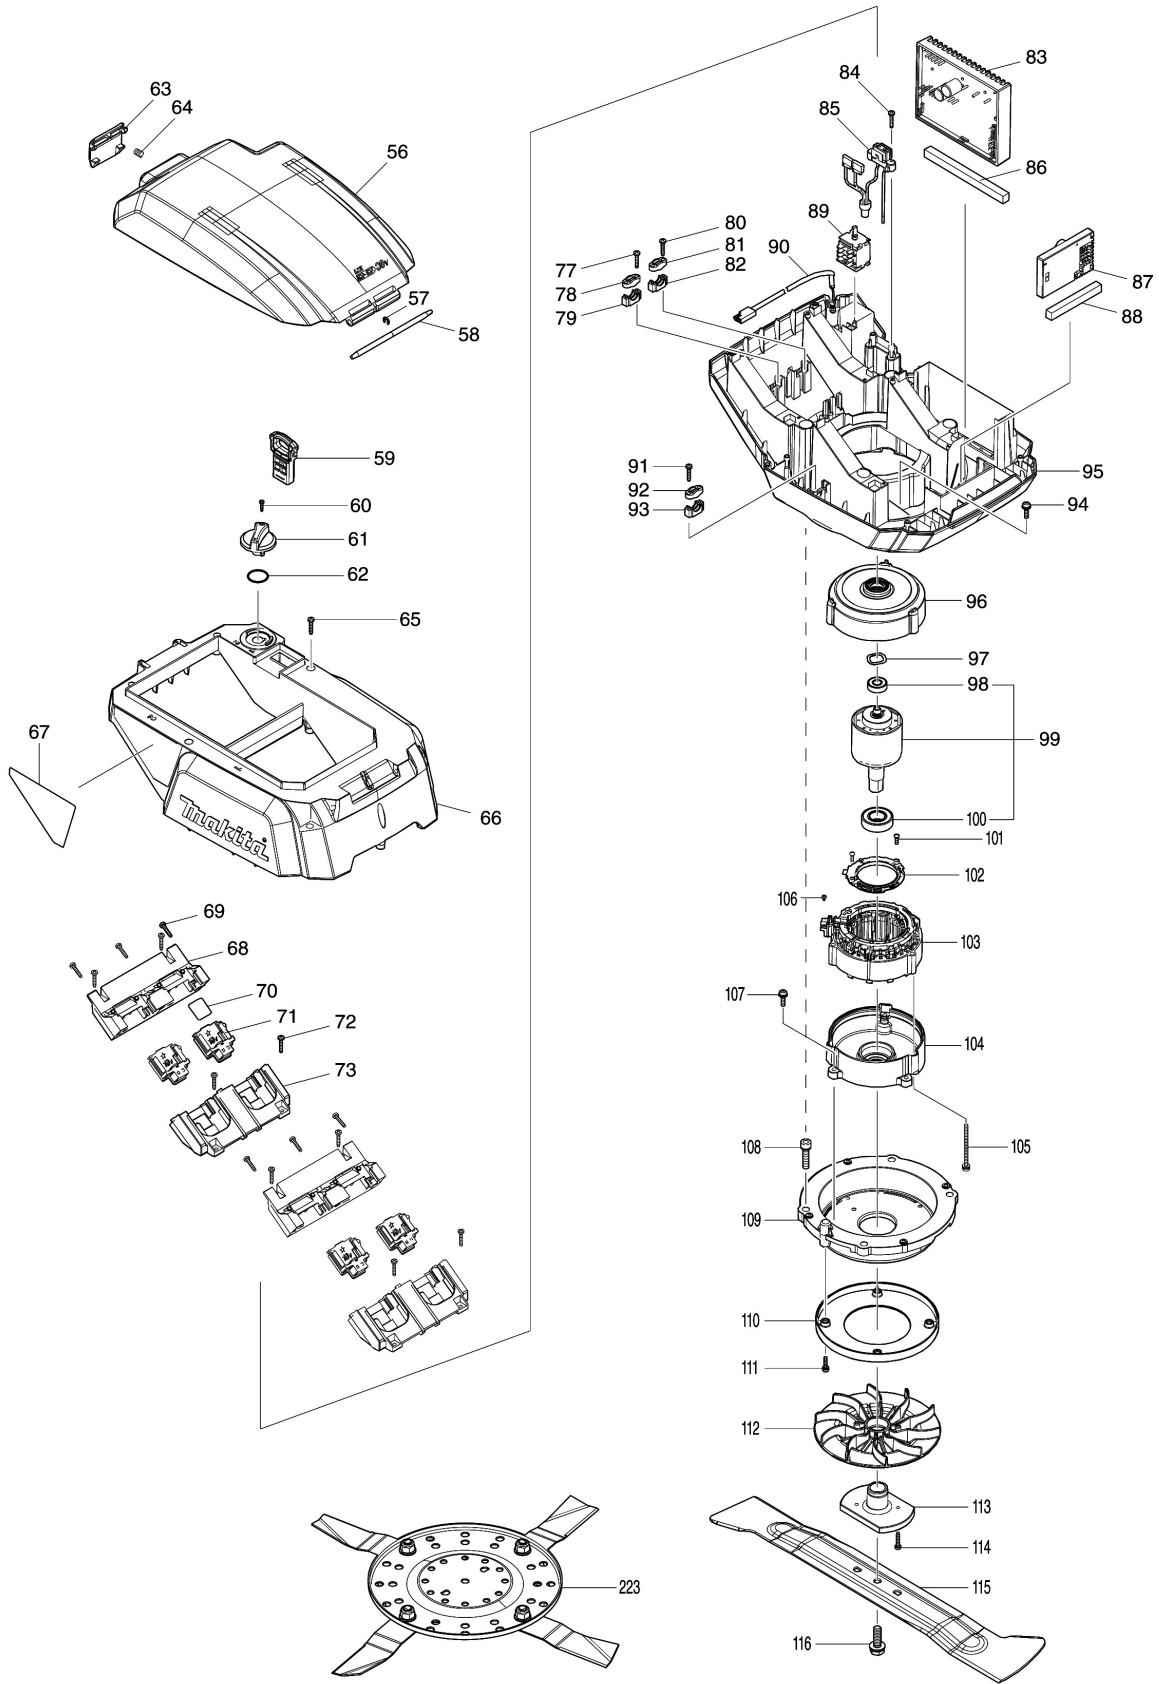

Model No.DLM533 530MM CORDLESS LAWN MOWER