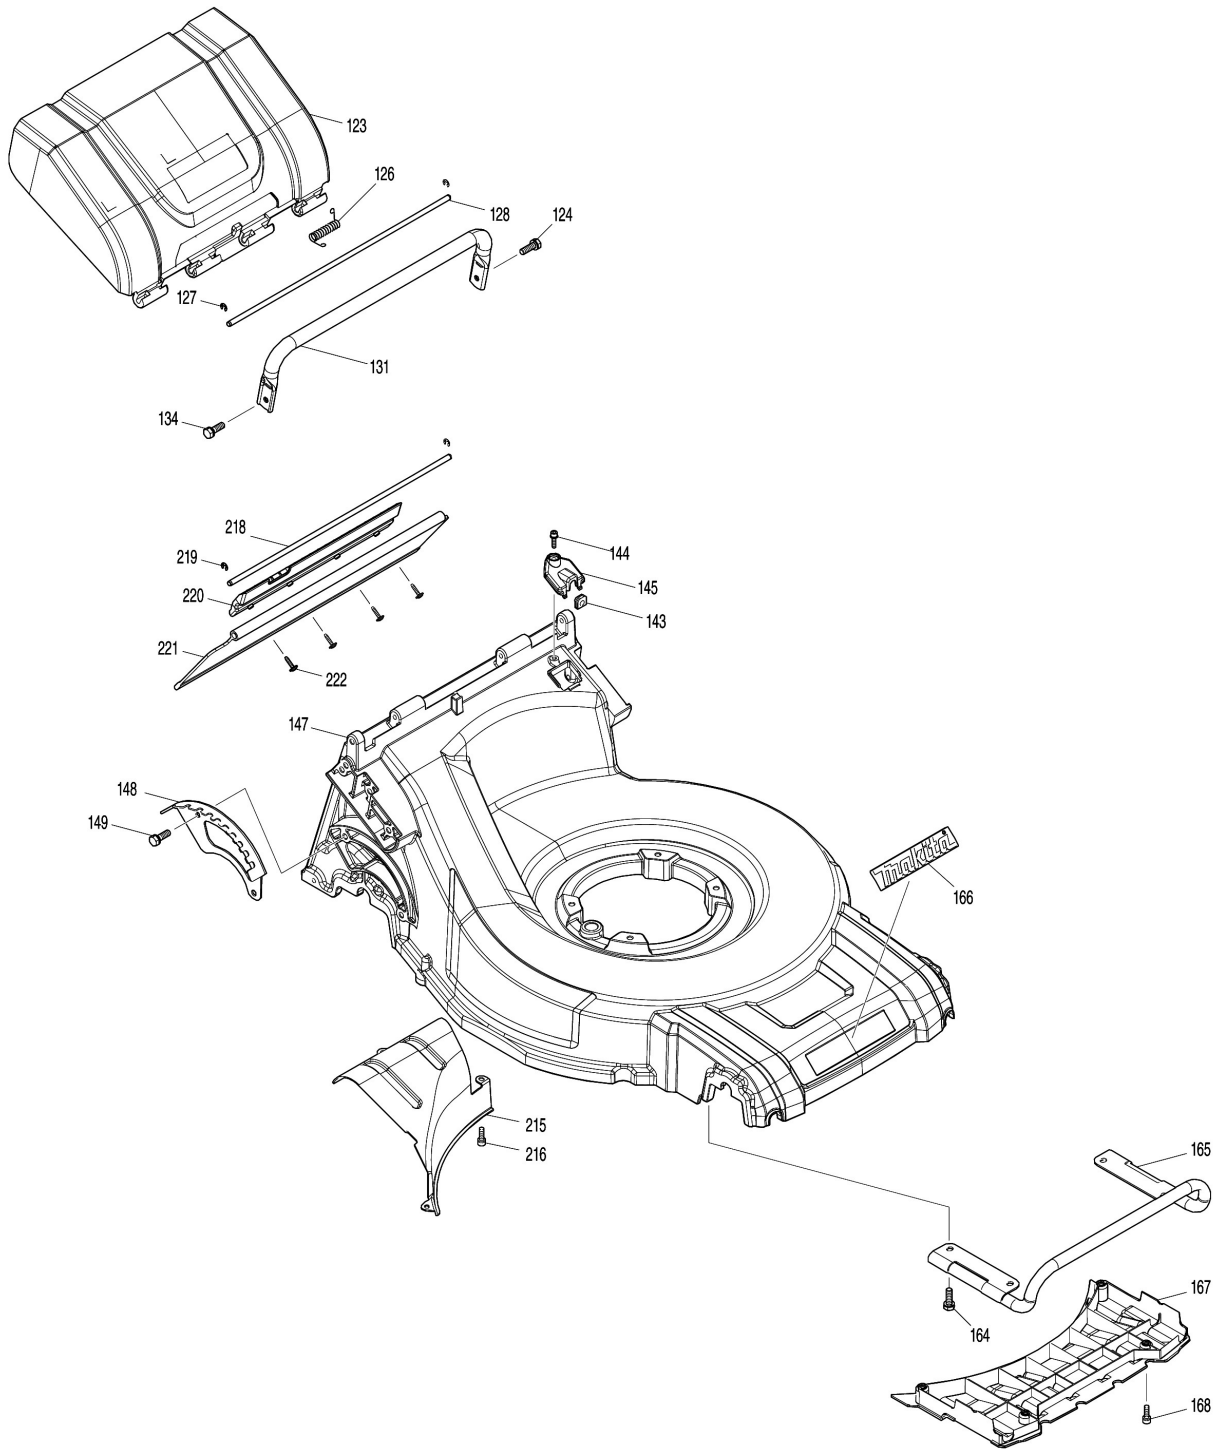

Model No.DLM533 530MM CORDLESS LAWN MOWER