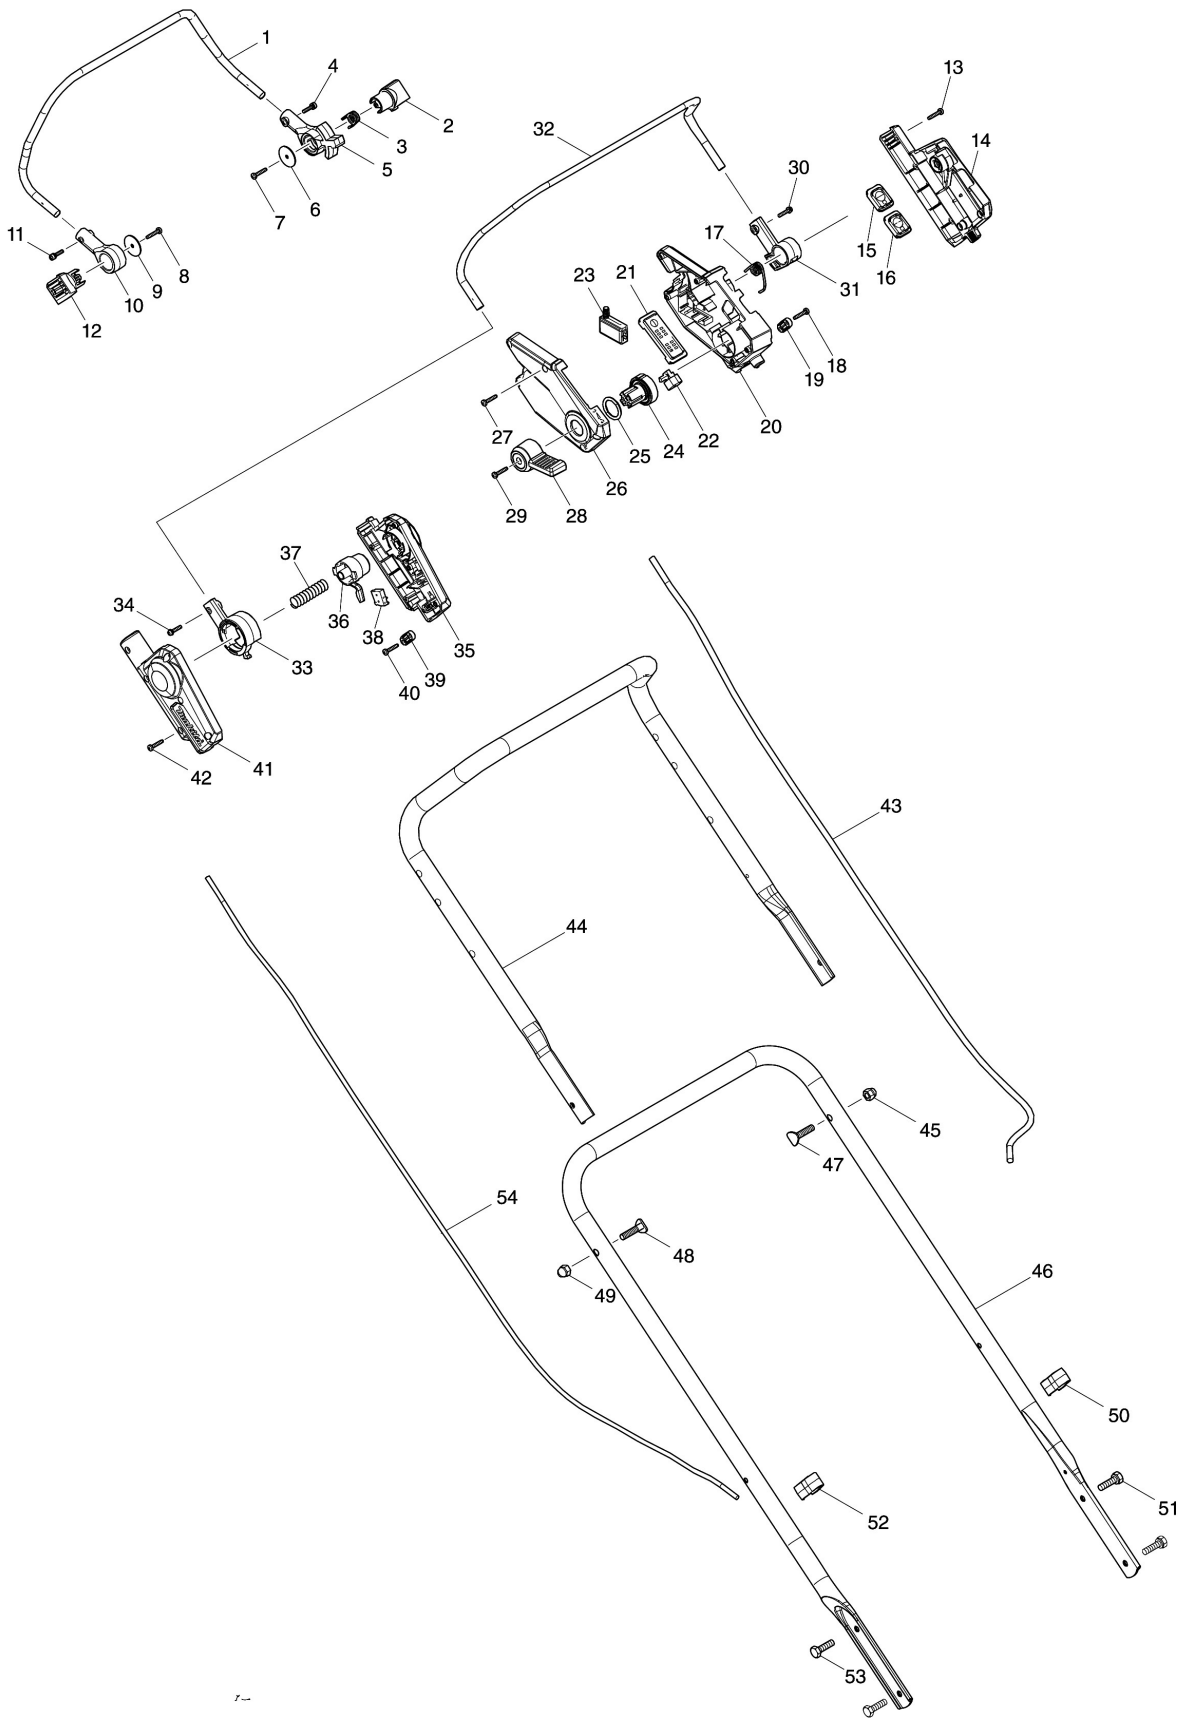

Model No.DLM533 530MM CORDLESS LAWN MOWER