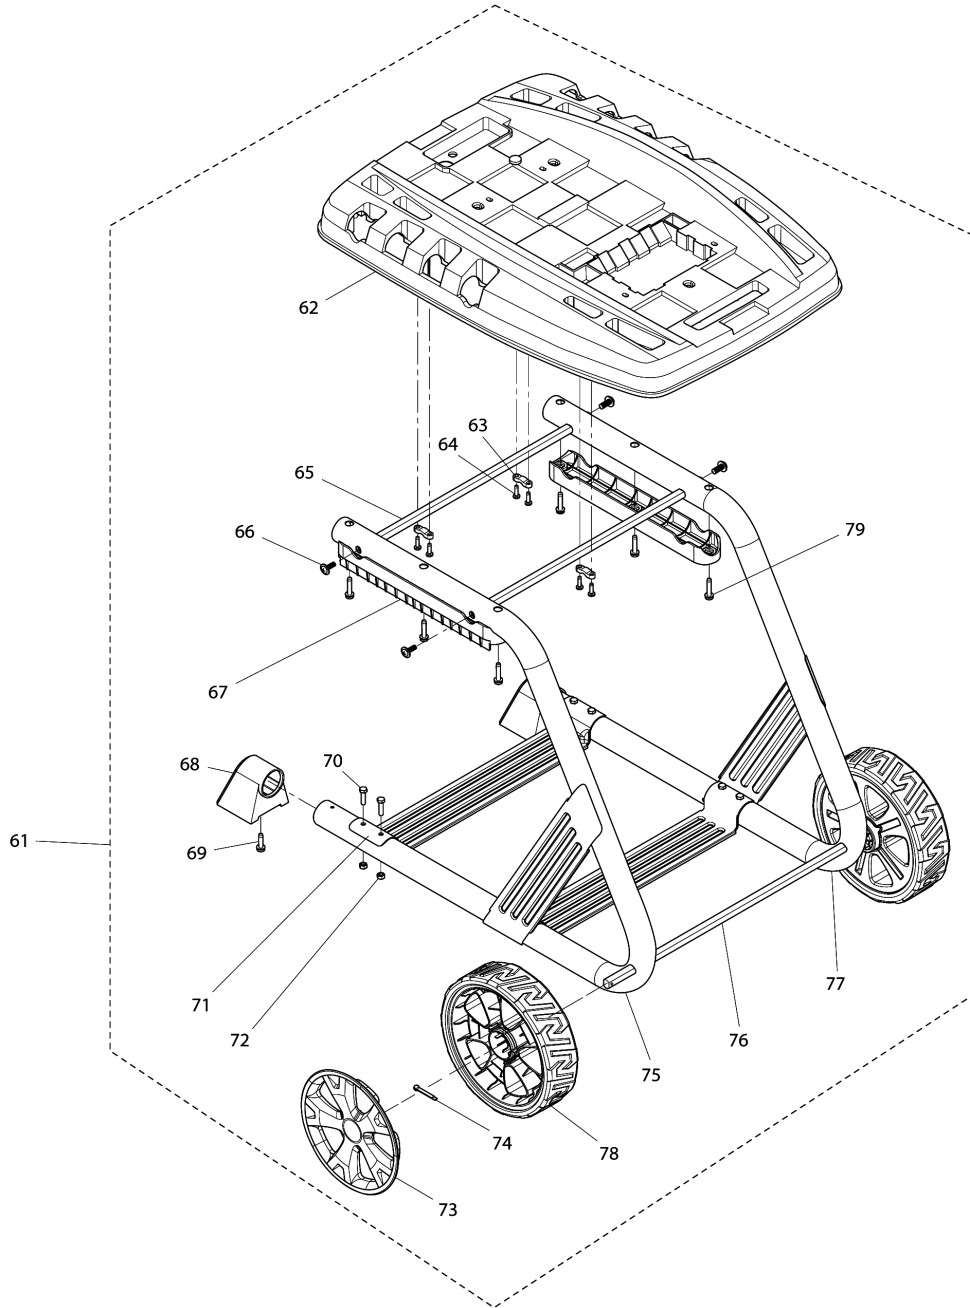

Model No.UD2500 ELECTRIC SHREDDER