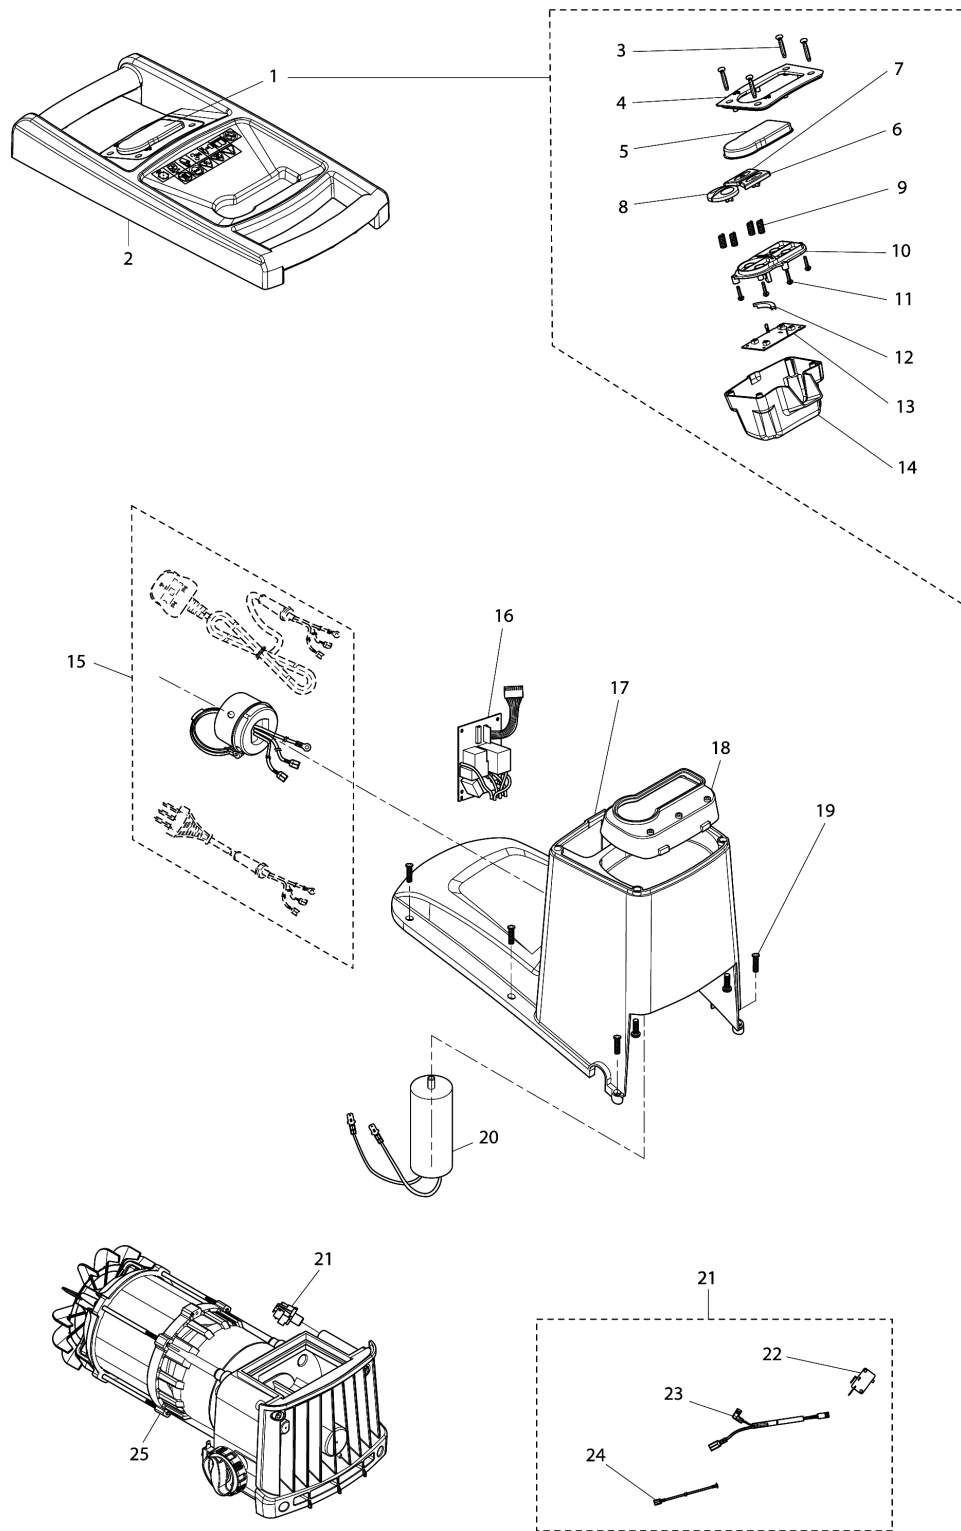

Model No.UD2500 ELECTRIC SHREDDER