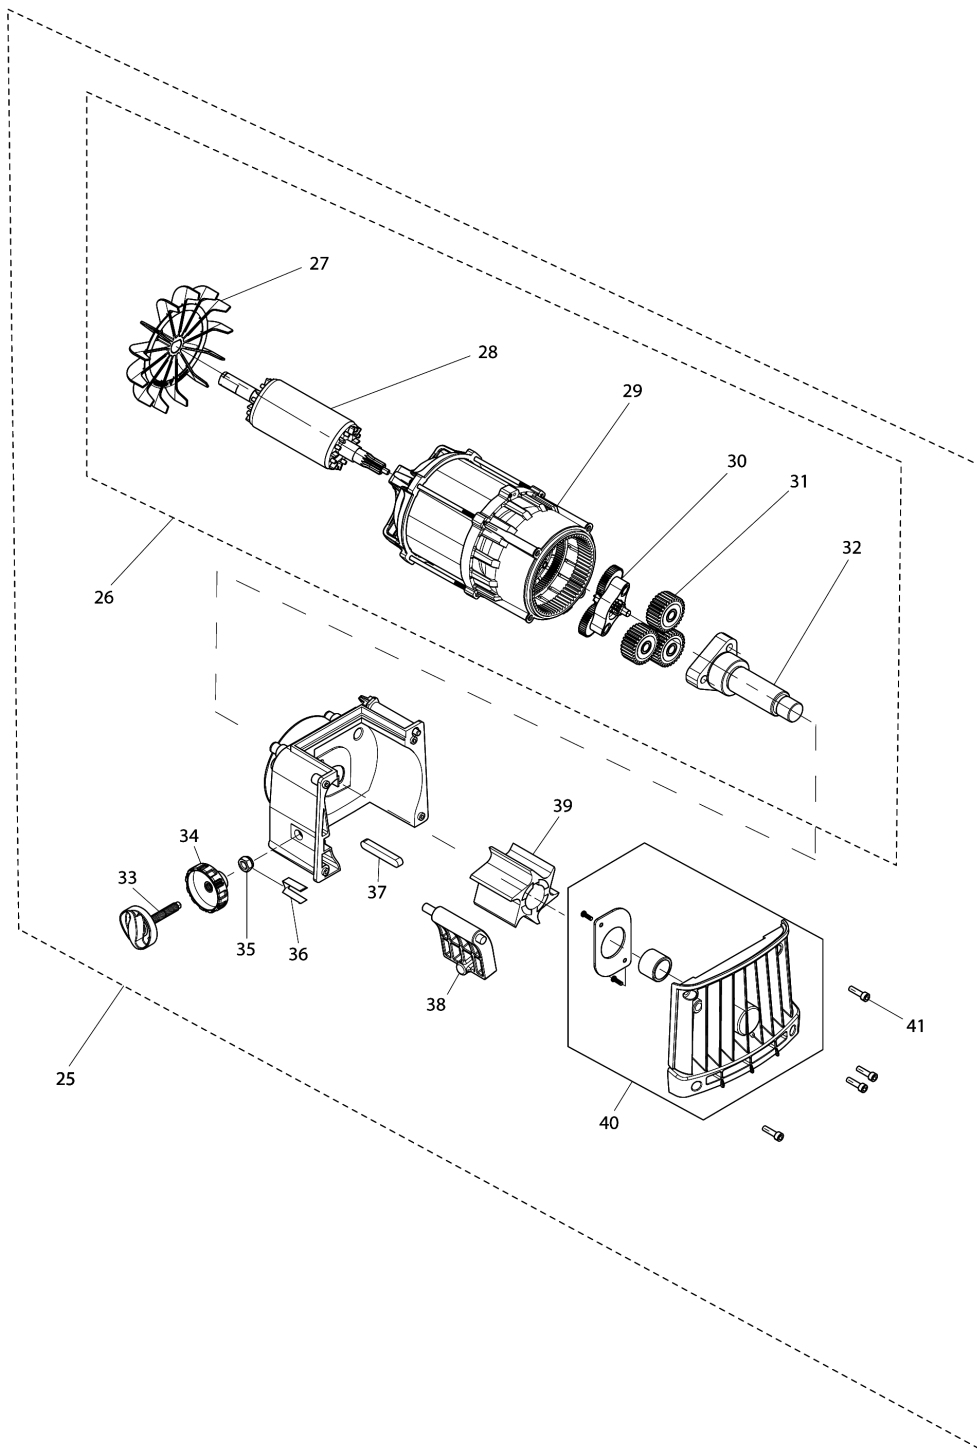

Model No.UD2500 ELECTRIC SHREDDER