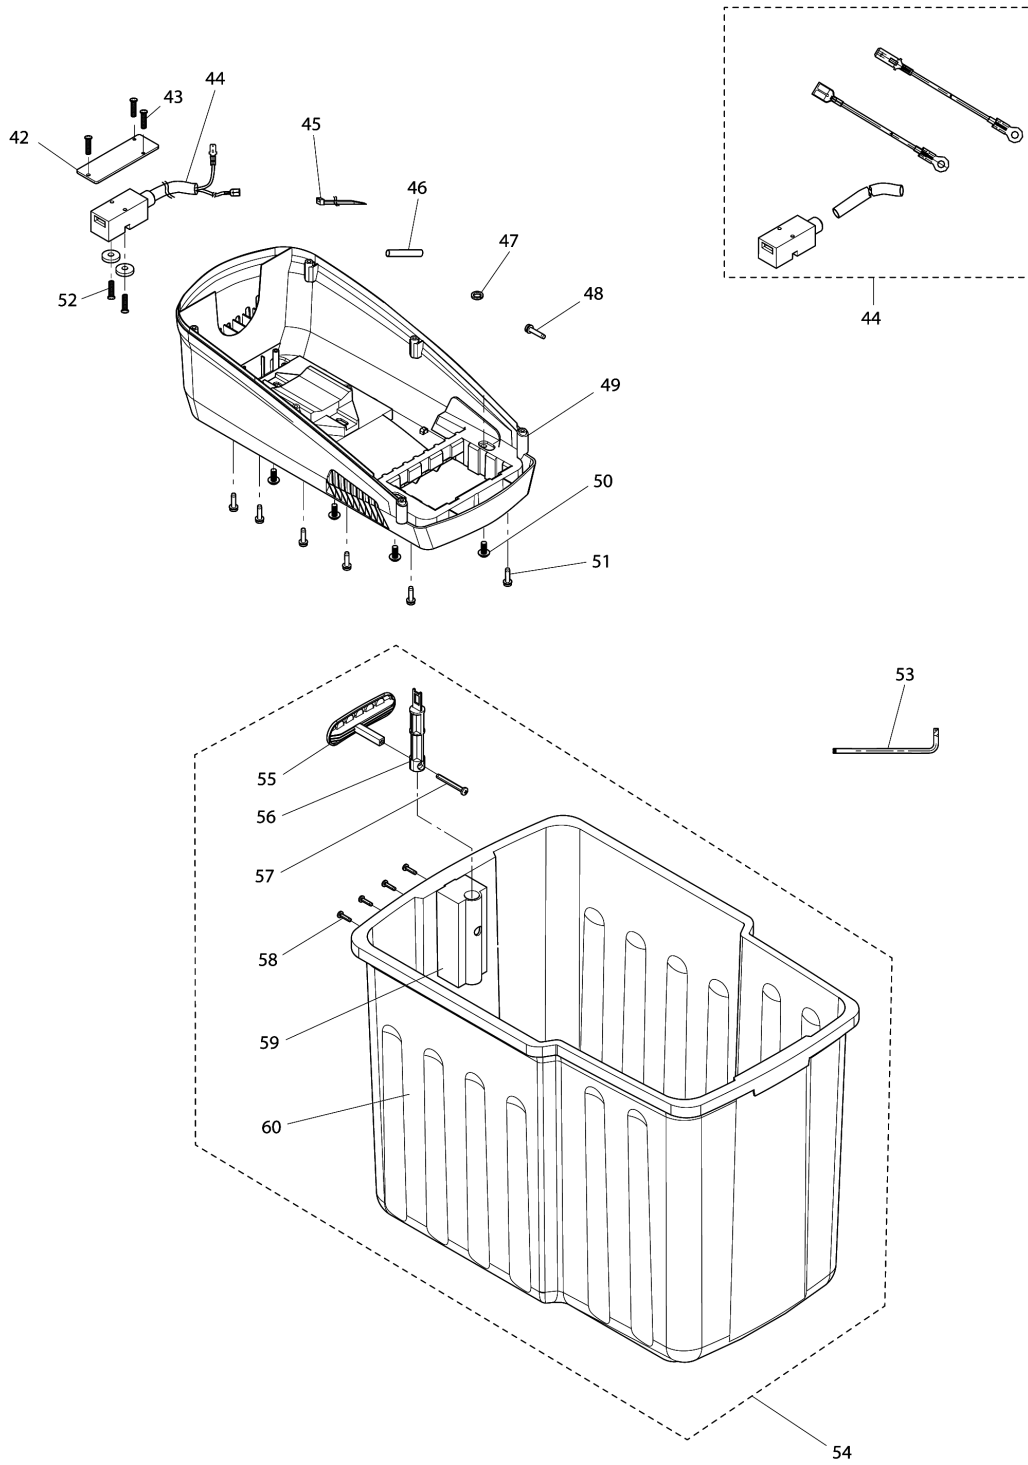

Model No.UD2500 ELECTRIC SHREDDER