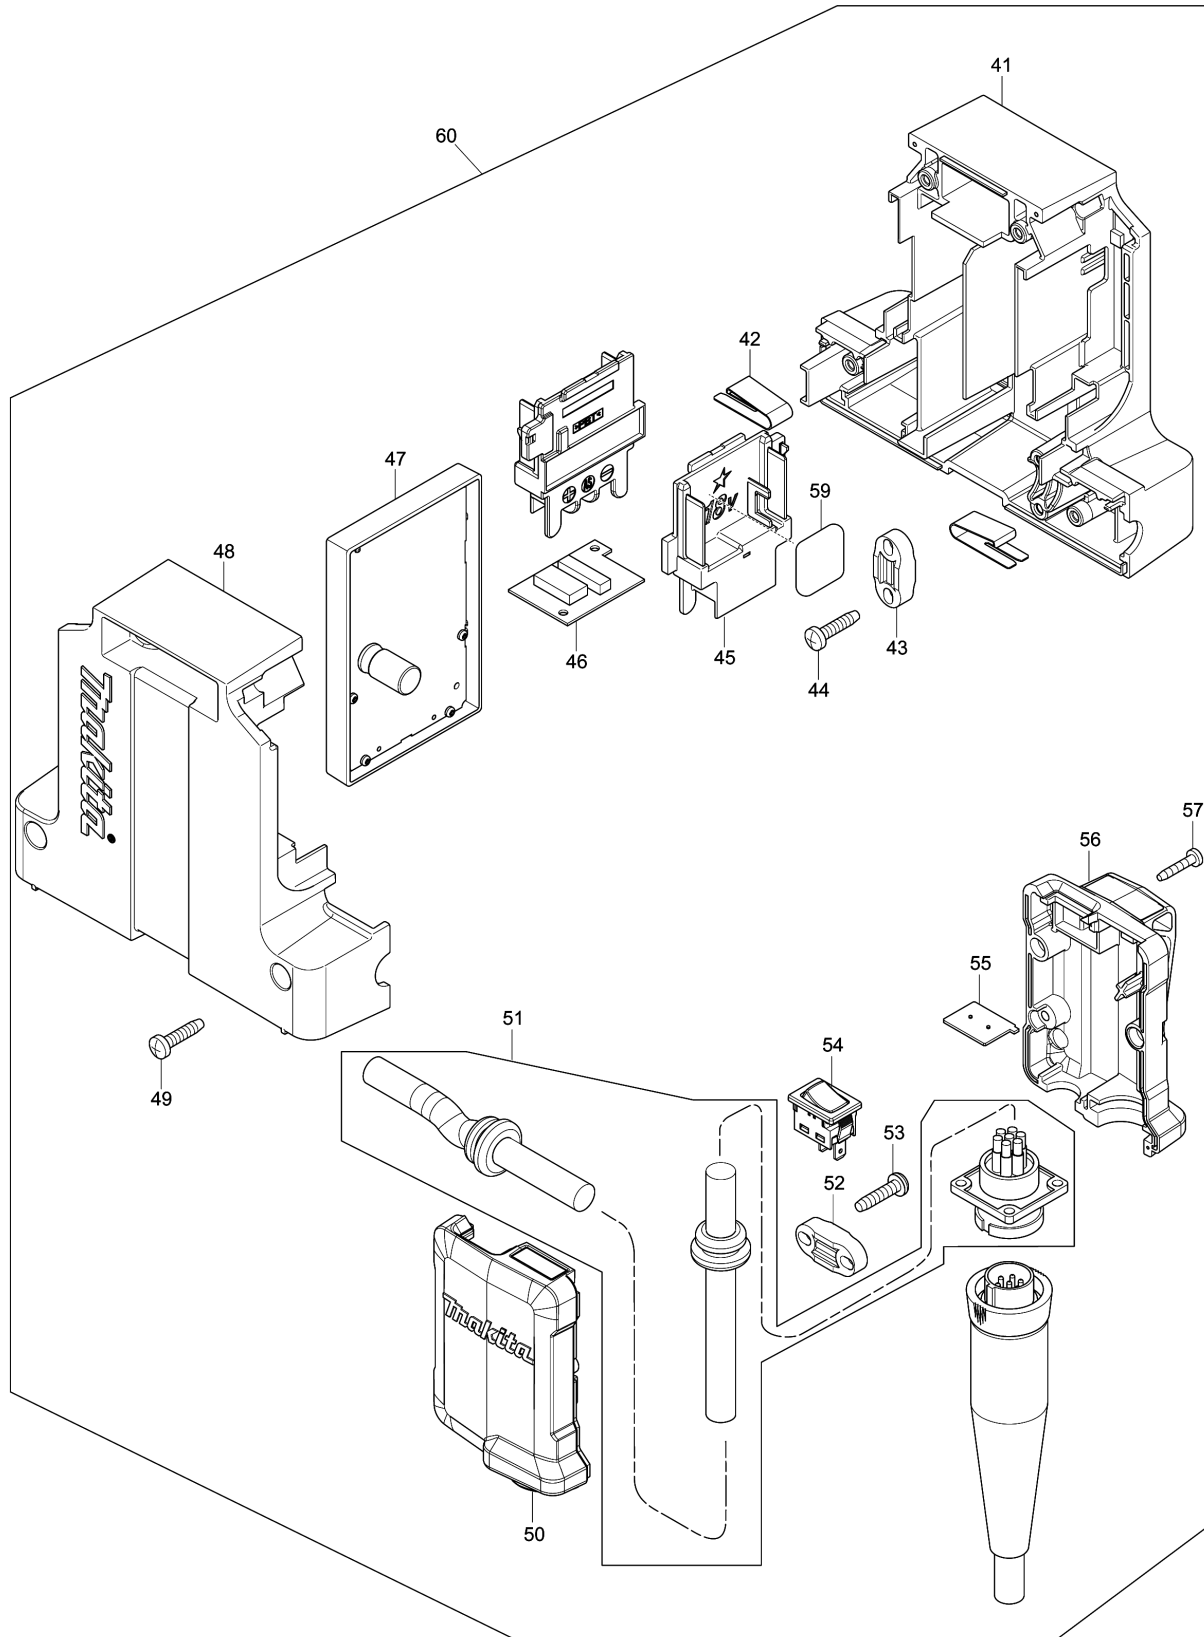

Model No.DUP362 BATTERY POWERED PRUNING SHEARS