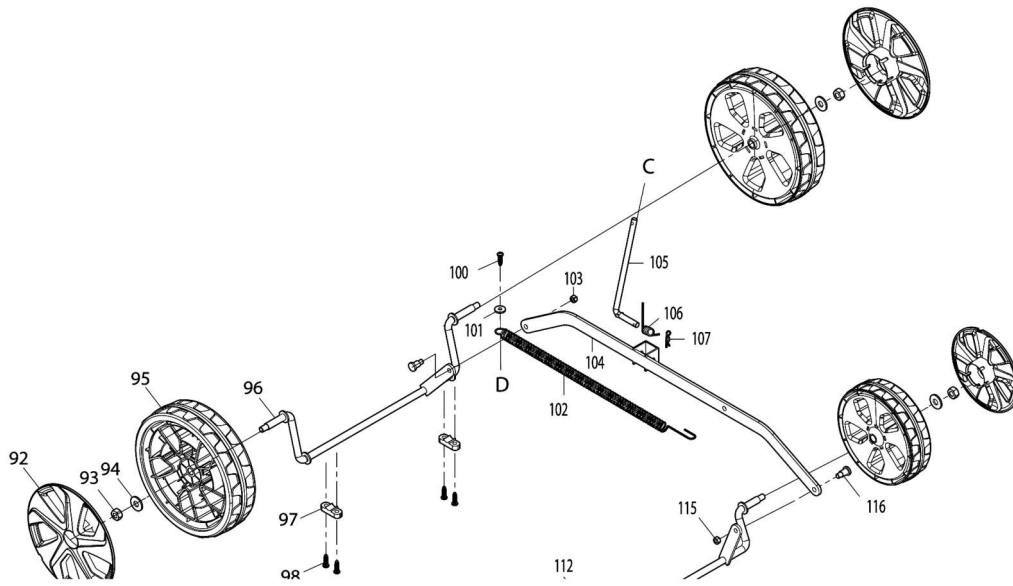

Model No.ELM4120 410MM ELECTRIC LAWN MOWER

Model No.ELM4120 410MM ELECTRIC LAWN MOWER

Položka	Číslo dílu	Popis	Změna	Množství	New/Old	Možnost 1	Možnost 2	Poznámka
001	YA00001157	UPPER HANDLE BAR ASSY		1				
D10		INC. 2						
002	YA00001182	SPONGE GRIP		1				
003	YA00001158	SWITCH LEVER		1				
004	YA00000765	SWITCH BOX RIGHT		1				
005	YA00000766	SWITCH LINK BUTTON		1				
006	YA00000767	COMPRESSION SPRING 16.8		1				
007	YA00000768	SWITCH LEVER END CAP RIGHT		1				
008	652024721	SELF DRILLING SCREW 3.5X10		1				
009	YA00000769	SWITCH TORSION SPRING 21		1				
010	YA00000778	SELF TAPPING SCREW ST4X16		2				
011	YA00000780	CORD CLAMP		1				
012	YA00000914	POWER SUPPLY CORD ASSY		1				
013	YA00000778	SELF TAPPING SCREW ST4X16		2				
014	YA00000780	CORD CLAMP		1				
015	YA00000773	POWER SUPPLY CORD ASSY (EURO)		1				
016	YA00000781	INDICATOR LENZ		1				
017	YA00000772	SWITCH		1				
018	652023811	CABLE HANGER		1				
019	YA00000782	SWITCH BOX LEFT		1				
020	YA00000778	SELF TAPPING SCREW ST4X16		6				
021	652023795	SPRING BOX RIGHT		1				
022	652024721	SELF DRILLING SCREW 3.5X10		1				
023	652023794	SWITCH LEVER END LEFT		1				
024	YA00000737	TORSION SPRING		1				
025	652023793	SPRING BOX LEFT		1				
026	YA00000778	SELF TAPPING SCREW ST4X16		1				
027	YA00000785	SELF TAPPING SCREW ST4X25		1				
028	YA00000921	CABLE CLIP		1				
029	YA00000923	TENSION LEVER ASSY		2				
030	YA00000922	LOWER HANDLE		1				
031	YA00000802	HEX.FRANGE CAP NUT M6		2				
032	YA00000803	M8 KNOB		2				
033	YA00000420	WASHER		2				
034	YA00000924	ANGLE ADJUSTMENT JOINT UPPER		2				
035	YA00000806	SELF TAPPING SCREW ST5X20		4				
036	YA00000875	ANGLE ADJUSTMENT JOINT LOWER R		1				
037	YA00000807	HEX BOLT M8X65		2				
038	YA00000876	ANGLE ADJUSTMENT JOINT LOWER L		1				
040	YA00000939	REAR FLAP BULE		1				

Please order the parts with part number.

Print Date 9/5/2019