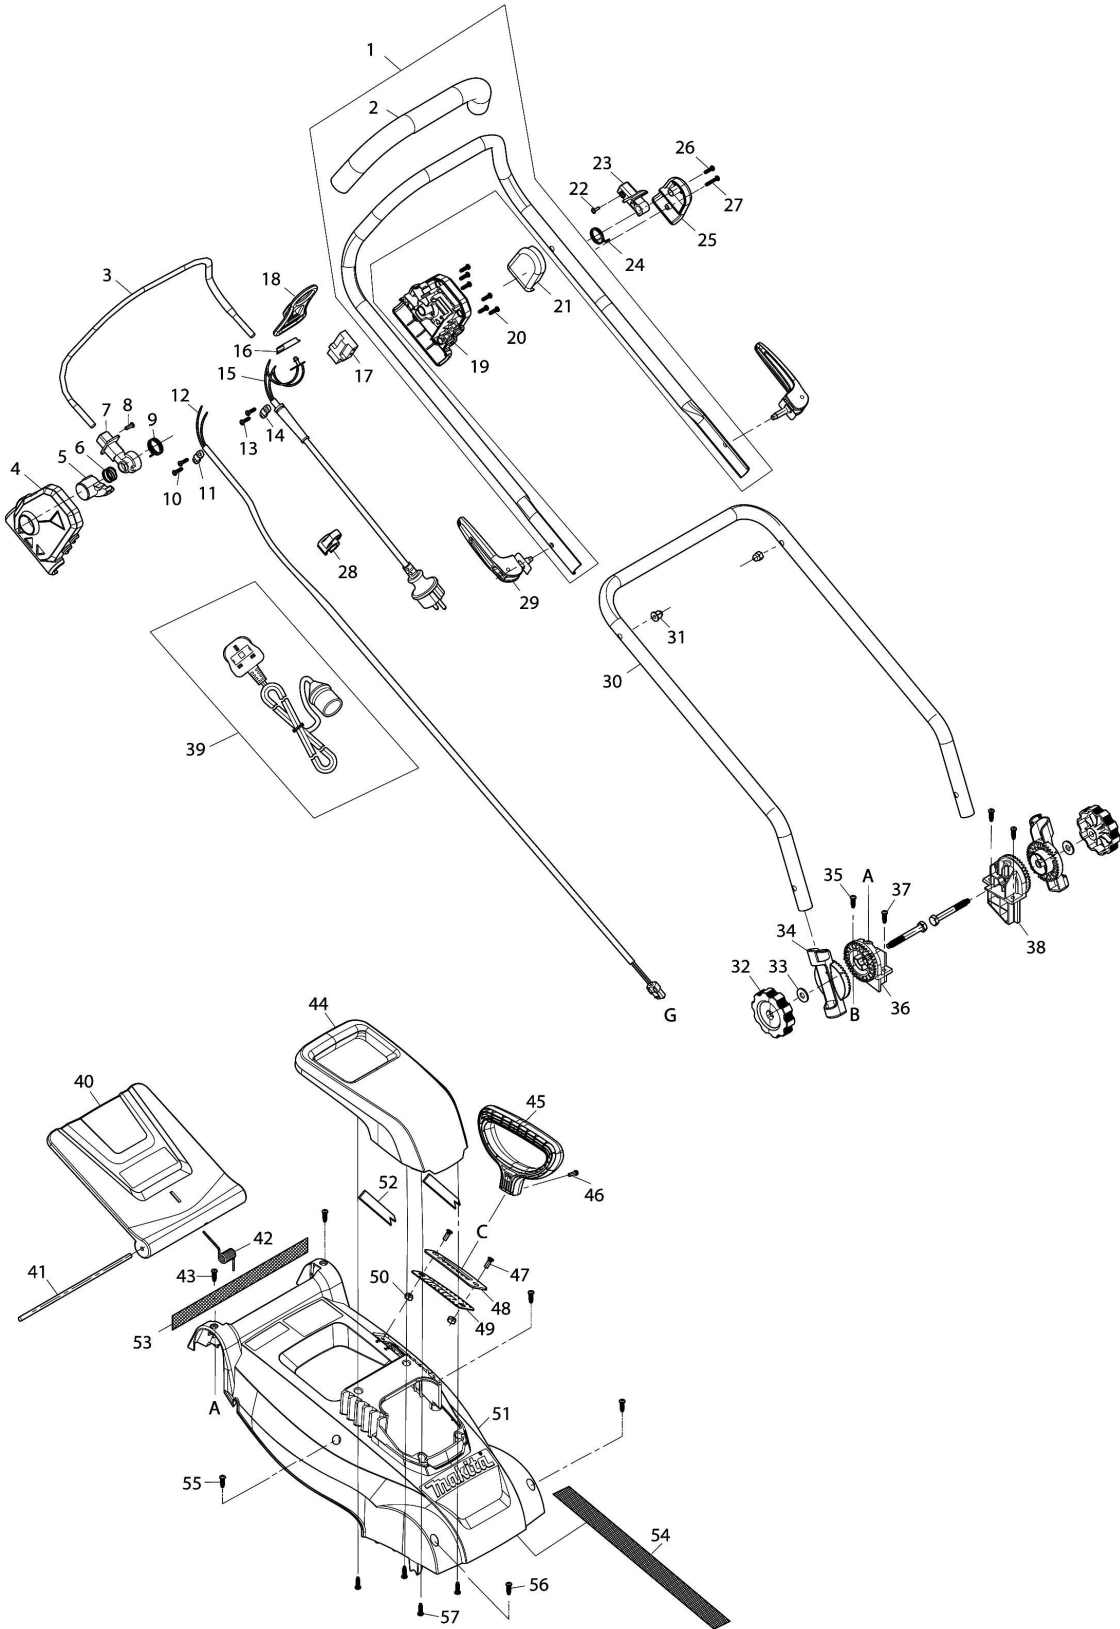

Model No.ELM4120 410MM ELECTRIC LAWN MOWER