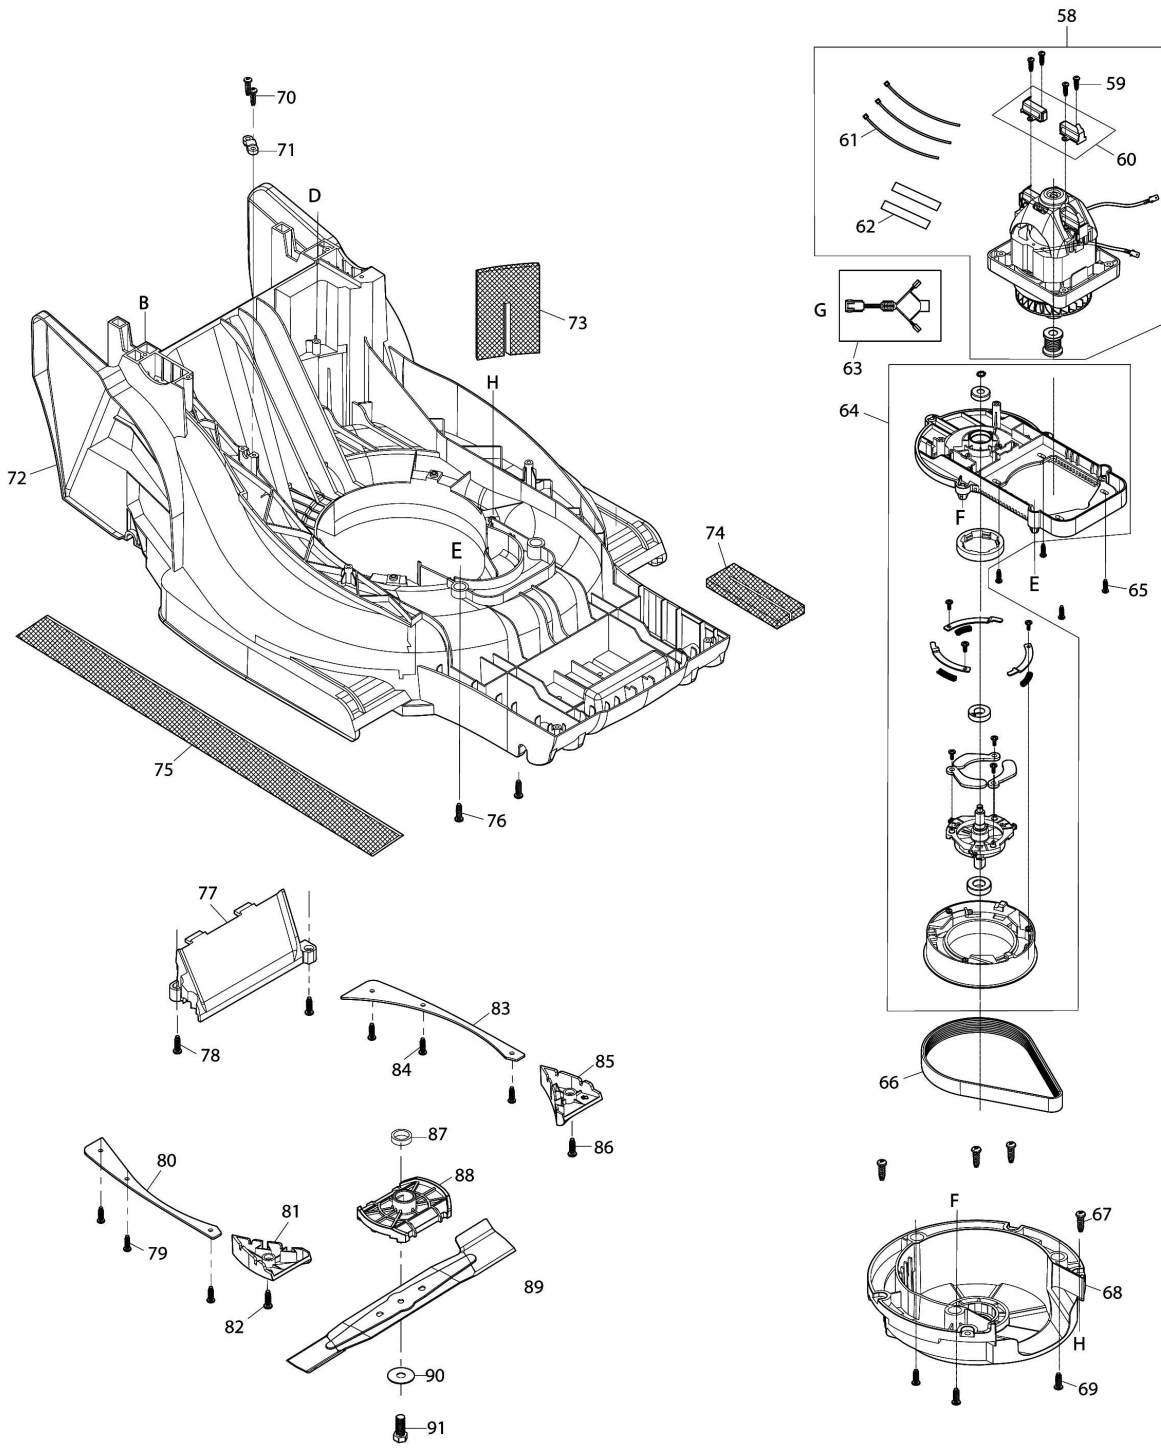

Model No.ELM4120 410MM ELECTRIC LAWN MOWER