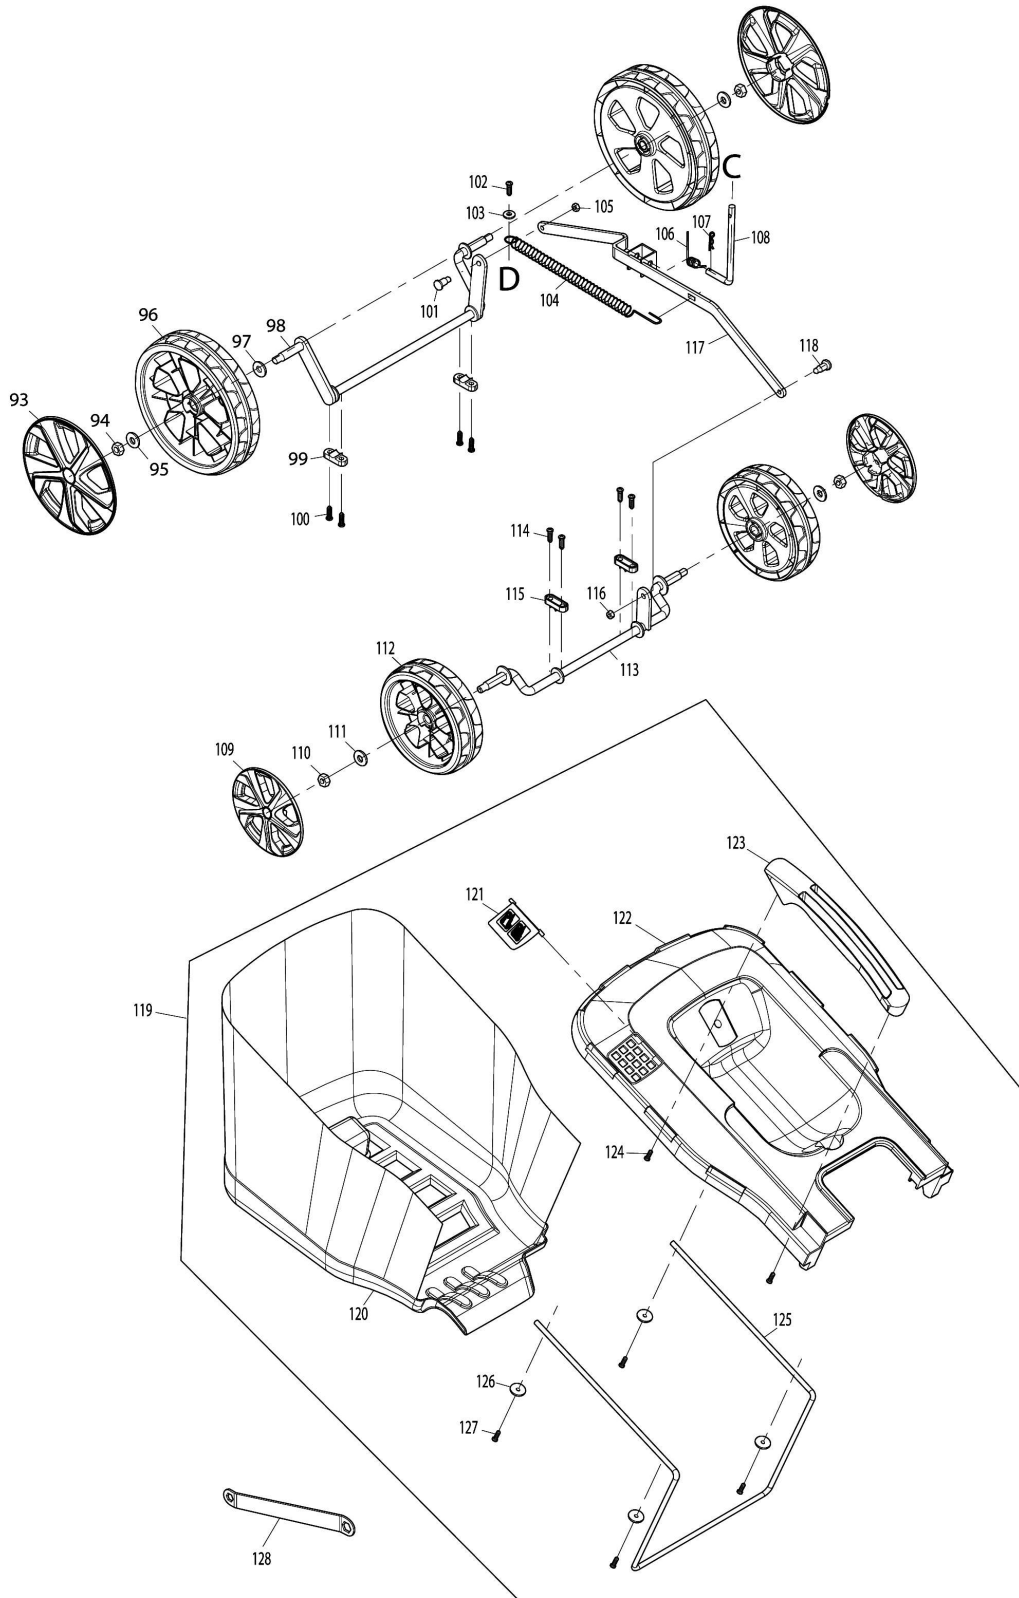

Model No.ELM3320 330MM ELECTRIC LAWN MOWER