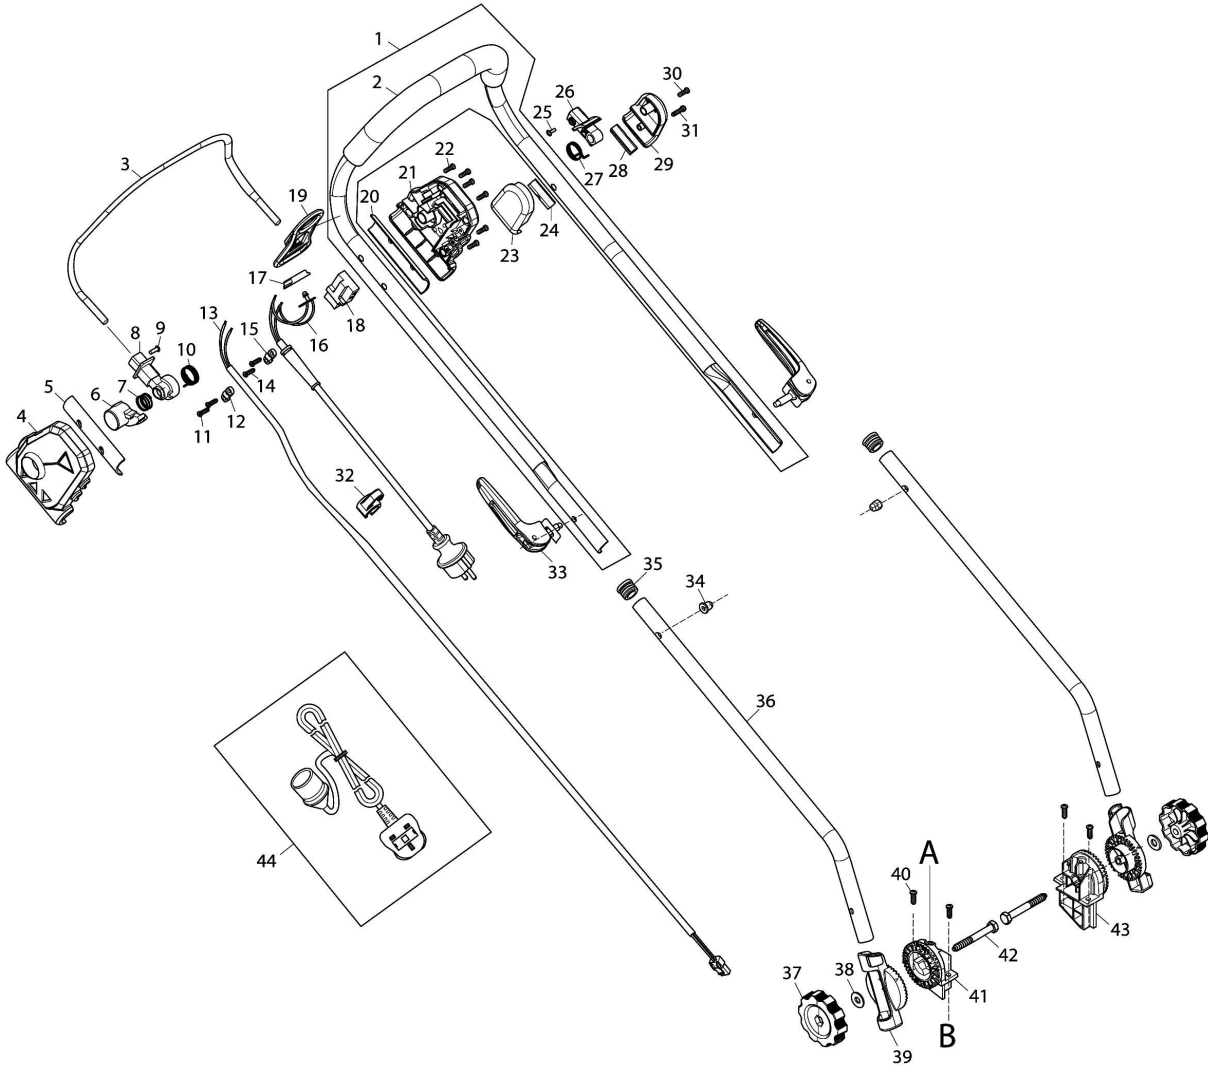

Model No.ELM3320 330MM ELECTRIC LAWN MOWER