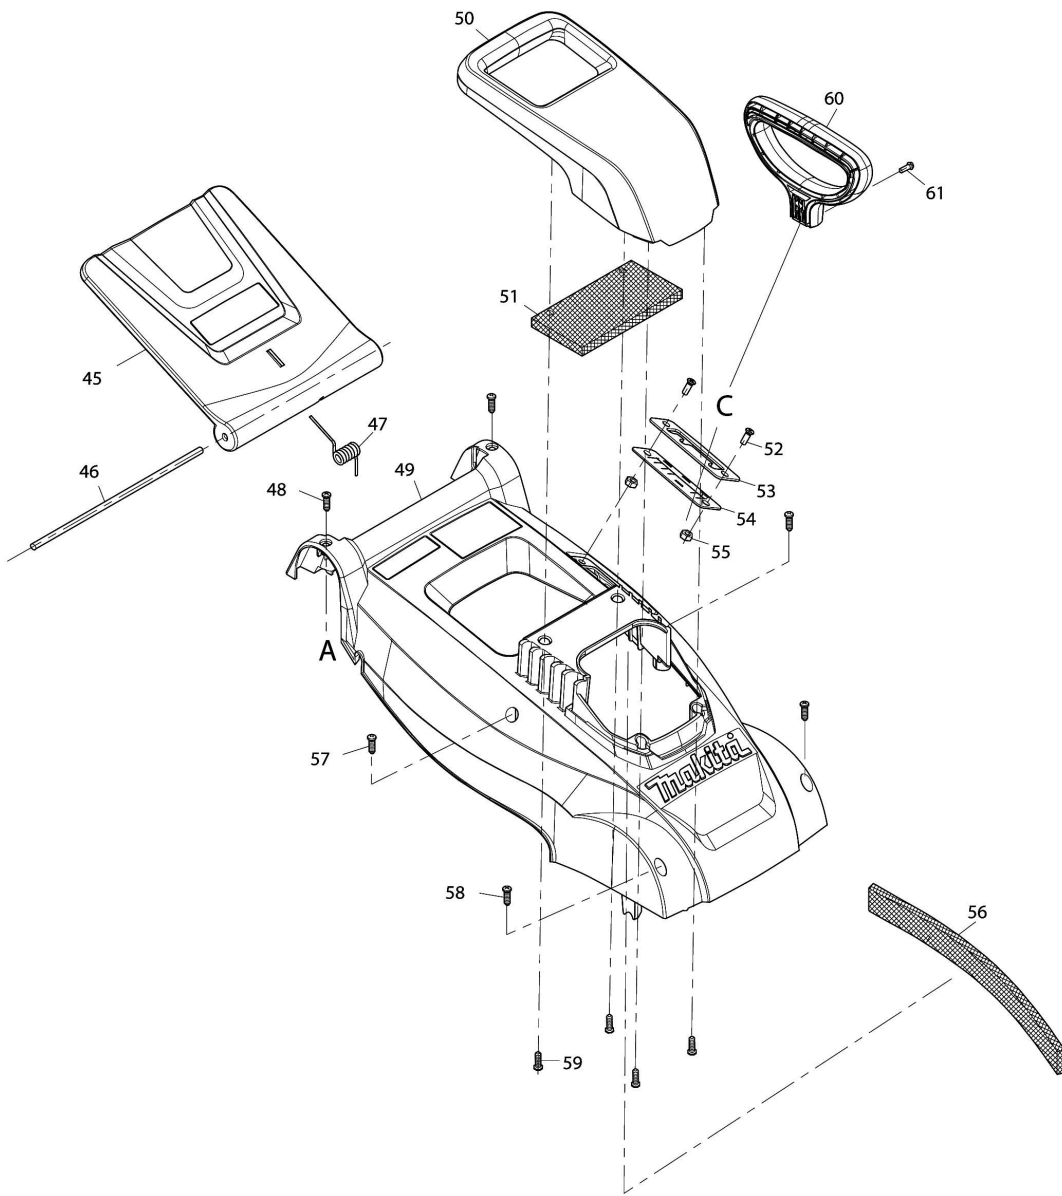

Model No.ELM3320 330MM ELECTRIC LAWN MOWER